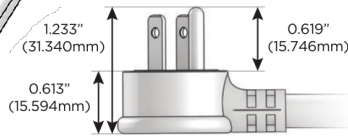

Mormax Company, Inc.

8 Westchester Plaza

Elmsford, NY 10523

914-699-0101

sales@mormax.com

mormax.com

A M