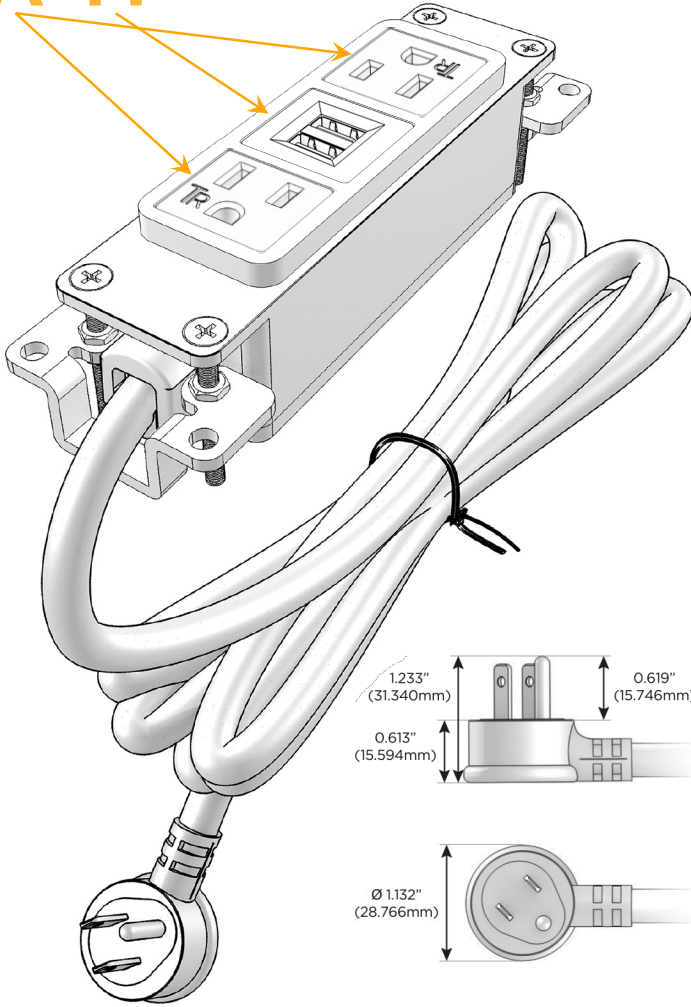

M-POWER-3T

AC POWER & DATA CONNECTIVITY SOLUTION

M-POWER-3TW-AMA-BRAAB

Specs:

Modules/Ports:

- **A** Tamper Resistant AC Receptacle
- **M** Double USB-A (Fast Charging Ports - 18W)

Distributed by

Mormax Company, Inc.

8 Westchester Plaza

Elmsford, NY 10523

914-699-0101

sales@mormax.com

mormax.com

A M