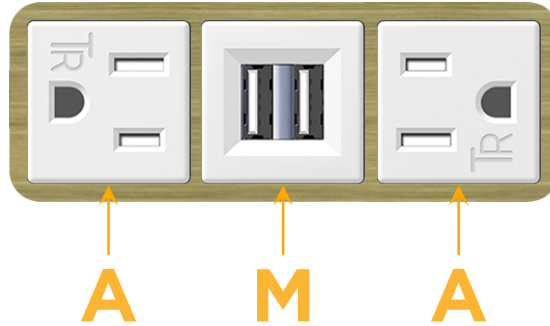

M-POWER-3T

AC POWER & DATA CONNECTIVITY SOLUTION

M-POWER-3TW-AMA-BRAAB

Distributed by

Mormax Company, Inc.

8 Westchester Plaza

Elmsford, NY 10523

914-699-0101

sales@mormax.com

mormax.com

Metro Light & Power's line of power & data solutions offers sophisticated design elements combined with greater ease of installation. Streamlined and low-profile, enhanced by side-exiting cords, our outlets advance the industry with their cutting edge look and feel. We believe flexibility is key, and we provide a variety of mounting options, including the ability to mount in limited spaces. Our outlets are available in many finishes and configurations, in addition to a custom color and finish capability for our clients.

Bezel Finish: **BRASS ANTIQUED (ABS)**

Custom Finishes Available M-POWER-3TW-AMA-BRAAB

Features:

Module/Port Options:

- **A** Tamper Resistant AC Receptacle
- **E** USB-A & USB-C (20W)
- **M** Double USB-A (Fast Charging Ports - 18W)
- **H** HDMI
- **6** CAT 6
- **12** RJ 12
- **X** Switched AC
- **Y** 3-Way Switch (Low Voltage)
- **V** USB-C (45W High Speed Charging Port)
- **S** USB-C (25W High Speed Charging Port)
- **R** Switched AC (Rocker Switch)
- **D** Dimmer Switch

Plug:

Supplied with Low Profile Flat 45° Angle 120 VAC Plug

Optional Standard Straight 120 VAC Plug

Optional Straight 120 VAC Pass-through Plug

- CLEAN, COMPACT DESIGN
- STREAMLINED
- LOW PROFILE
- SIDE-EXITING CORDS
- PLUG & PLAY
- 6' AC CORD & PLUG (FLAT PLUG STANDARD)
- CUSTOMIZABLE CONFIGURATIONS AND FINISHES
- UL LISTED FOR MOUNTING IN FURNITURE
- 15A