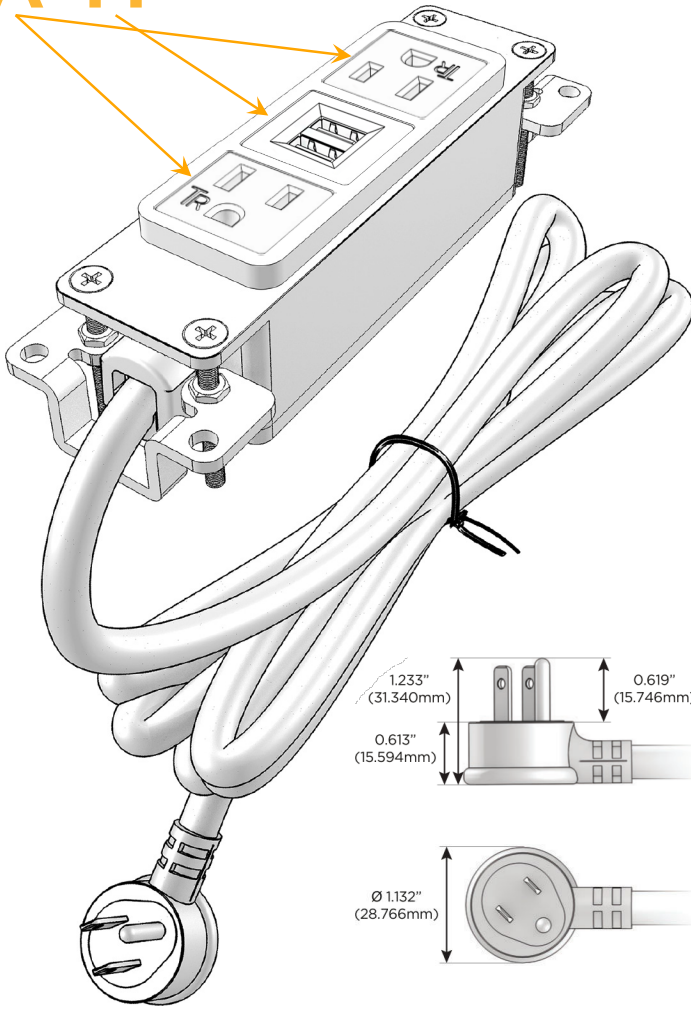

M-POWER-3T

AC POWER & DATA CONNECTIVITY SOLUTION

M-POWER-3TW-AMA-BAB

Specs:

Modules/Ports:

- **A** Tamper Resistant AC Receptacle
- **M** Double USB-A (Fast Charging Ports - 18W)

Distributed by

Mormax Company, Inc.

8 Westchester Plaza

Elmsford, NY 10523

914-699-0101

sales@mormax.com

mormax.com

A M