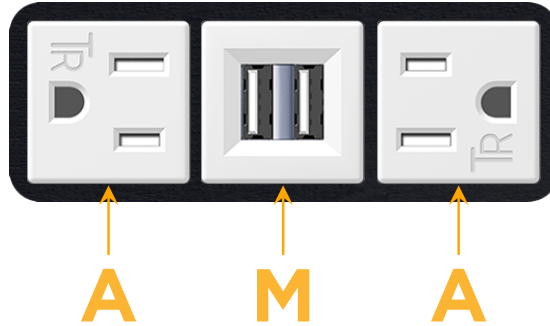

Bezel Finish: **BLACK (ABS)**

Custom Finishes Available M-POWER-3TW-AMA-BAB

Features:

Module/Port Options:

- A** Tamper Resistant AC Receptacle
- E** USB-A & USB-C (20W)
- M** Double USB-A (Fast Charging Ports - 18W)
- H** HDMI
- 6** CAT 6
- 12** RJ 12
- X** Switched AC
- Y** 3-Way Switch (Low Voltage)
- V** USB-C (45W High Speed Charging Port)
- S** USB-C (25W High Speed Charging Port)
- R** Switched AC (Rocker Switch)
- D** Dimmer Switch

Plug:

Supplied with Low Profile Flat 45° Angle 120 VAC Plug

Optional Standard Straight 120 VAC Plug

Optional Straight 120 VAC Pass-through Plug

- CLEAN, COMPACT DESIGN
- STREAMLINED
- LOW PROFILE
- SIDE-EXITING CORDS
- PLUG & PLAY
- 6' AC CORD & PLUG (FLAT PLUG STANDARD)
- CUSTOMIZABLE CONFIGURATIONS AND FINISHES
- UL LISTED FOR MOUNTING IN FURNITURE
- 15A

M-POWER-3T

AC POWER & DATA CONNECTIVITY SOLUTION

M-POWER-3TW-AMA-BAB

Specs:

Modules/Ports:

- A** Tamper Resistant AC Receptacle
- M** Double USB-A (Fast Charging Ports - 18W)

Distributed by

Mormax Company, Inc.