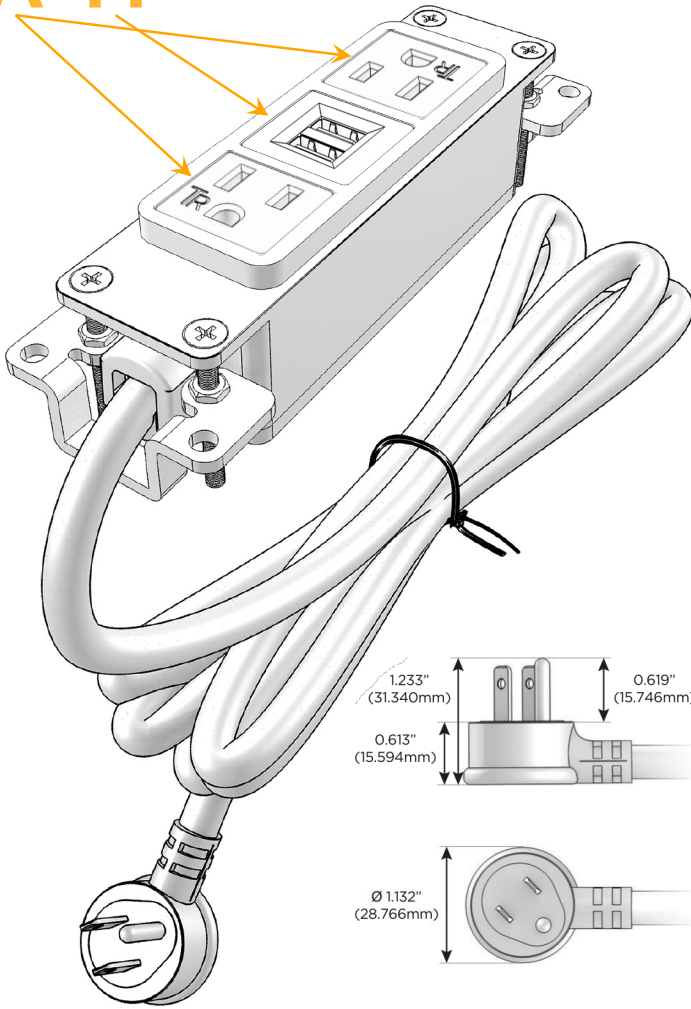

M-POWER-3T

AC POWER & DATA CONNECTIVITY SOLUTION

M-POWER-3TW-AMA-B2AB

Specs:

Modules/Ports:

- **A** Tamper Resistant AC Receptacle
- **M** Double USB-A (Fast Charging Ports - 18W)

Distributed by

Mormax Company, Inc.

8 Westchester Plaza

Elmsford, NY 10523

914-699-0101

sales@mormax.com

mormax.com

A M