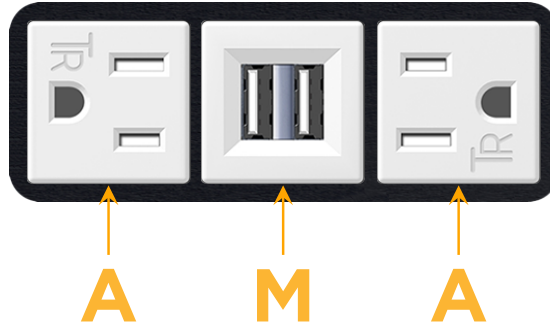

Bezel Finish: **SATIN BLACK (ABS)**

Custom Finishes Available M-POWER-3TW-AMA-B2AB

Features:

Module/Port Options:

- A** Tamper Resistant AC Receptacle
- E** USB-A & USB-C (20W)
- M** Double USB-A (Fast Charging Ports - 18W)
- H** HDMI
- 6** CAT 6
- 12** RJ 12
- X** Switched AC
- Y** 3-Way Switch (Low Voltage)
- V** USB-C (45W High Speed Charging Port)
- S** USB-C (25W High Speed Charging Port)
- R** Switched AC (Rocker Switch)
- D** Dimmer Switch

Plug:

Supplied with Low Profile Flat 45° Angle 120 VAC Plug

Optional Standard Straight 120 VAC Plug

Optional Straight 120 VAC Pass-through Plug

- CLEAN, COMPACT DESIGN
- STREAMLINED
- LOW PROFILE
- SIDE-EXITING CORDS
- PLUG & PLAY
- 6' AC CORD & PLUG (FLAT PLUG STANDARD)
- CUSTOMIZABLE CONFIGURATIONS AND FINISHES
- UL LISTED FOR MOUNTING IN FURNITURE
- 15A

M-POWER-3T

AC POWER & DATA CONNECTIVITY SOLUTION

M-POWER-3TW-AMA-B2AB

Specs:

Modules/Ports:

- A** Tamper Resistant AC Receptacle
- M** Double USB-A (Fast Charging Ports - 18W)

Distributed by

Mormax Company, Inc.