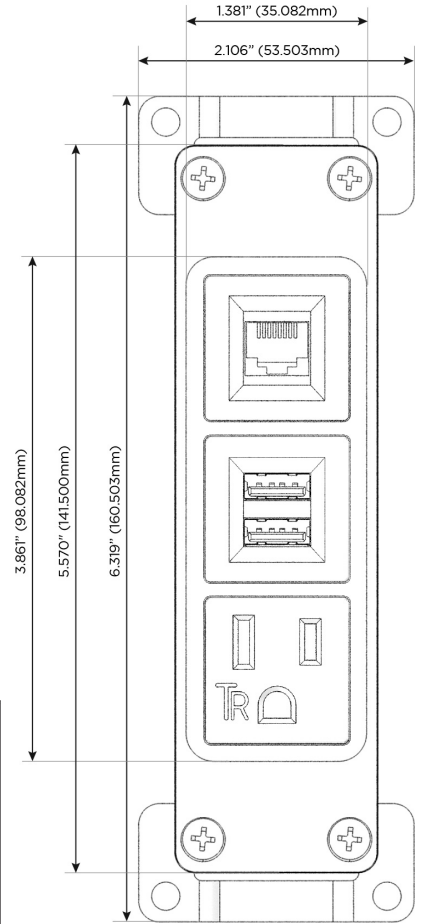

Distributed by

Mormax Company, Inc.

8 Westchester Plaza

Elmsford, NY 10523

914-699-0101

sales@mormax.com

mormax.com

TOP