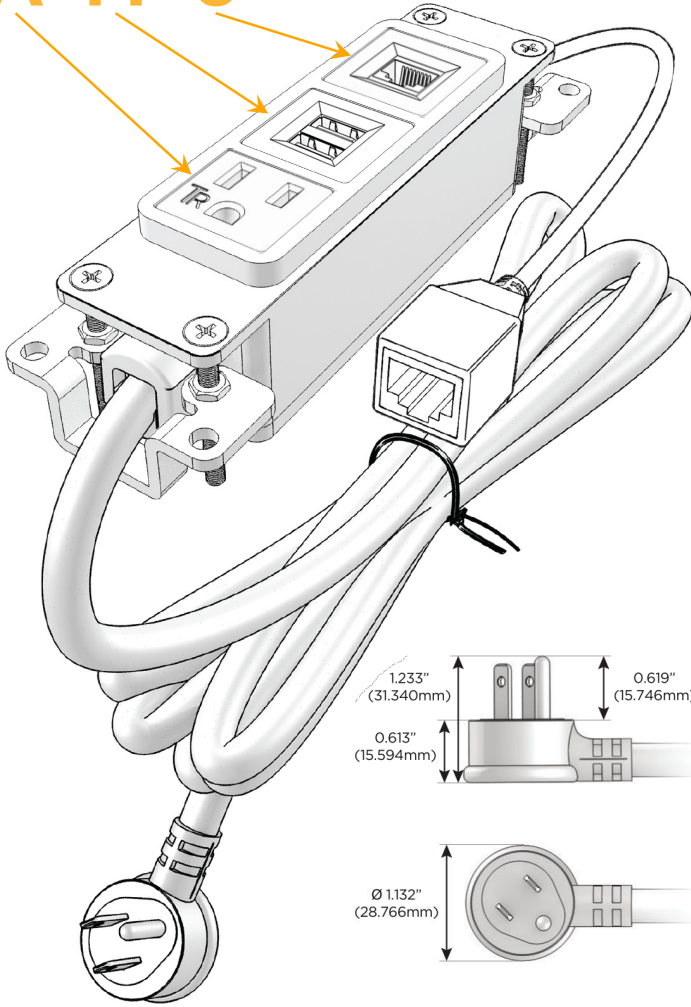

Bezel Finish: **WHITE (ABS)**

Custom Finishes Available M-POWER-3TW-AM6-WAB

Features:

Module/Port Options:

- A** Tamper Resistant AC Receptacle
- E** USB-A & USB-C (20W)
- M** Double USB-A (Fast Charging Ports - 18W)
- H** HDMI
- 6** CAT 6
- 12** RJ 12
- X** Switched AC
- Y** 3-Way Switch (Low Voltage)
- V** USB-C (45W High Speed Charging Port)
- S** USB-C (25W High Speed Charging Port)
- R** Switched AC (Rocker Switch)
- D** Dimmer Switch

Plug:

Supplied with Low Profile Flat 45° Angle 120 VAC Plug

Optional Standard Straight 120 VAC Plug

Optional Straight 120 VAC Pass-through Plug

- CLEAN, COMPACT DESIGN
- STREAMLINED
- LOW PROFILE
- SIDE-EXITING CORDS
- PLUG & PLAY
- 6' AC CORD & PLUG (FLAT PLUG STANDARD)
- CUSTOMIZABLE CONFIGURATIONS AND FINISHES
- UL LISTED FOR MOUNTING IN FURNITURE
- 15A

M-POWER-3T

AC POWER & DATA CONNECTIVITY SOLUTION

M-POWER-3TW-AM6-WAB

Specs:

Modules/Ports:

- A** Tamper Resistant AC Receptacle
- M** Double USB-A (Fast Charging Ports - 18W)
- 6** CAT 6

A M 6

Distributed by