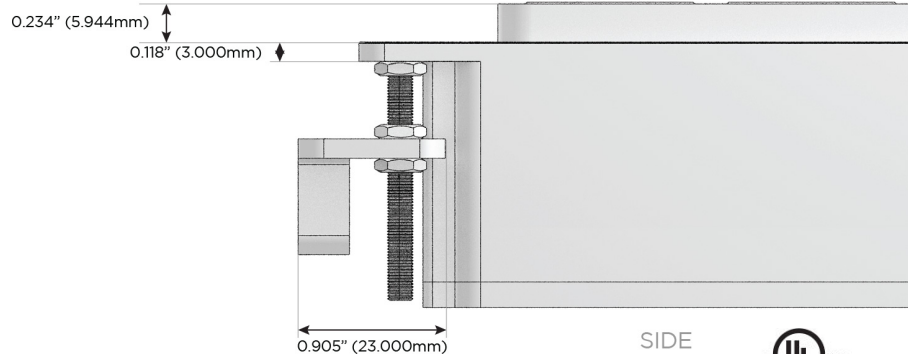

Distributed by

Mormax Company, Inc.

8 Westchester Plaza

Elmsford, NY 10523

914-699-0101

sales@mormax.com

mormax.com

TOP