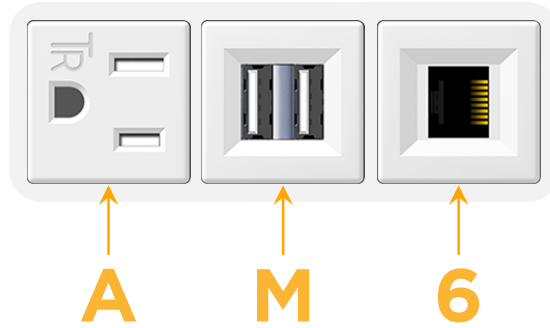

Bezel Finish: **WHITE (ABS)**

Custom Finishes Available M-POWER-3TW-AM6-WAB

Features:

Module/Port Options:

- A** Tamper Resistant AC Receptacle
- E** USB-A & USB-C (20W)
- M** Double USB-A (Fast Charging Ports - 18W)
- H** HDMI
- 6** CAT 6
- 12** RJ 12
- X** Switched AC
- Y** 3-Way Switch (Low Voltage)
- V** USB-C (45W High Speed Charging Port)
- S** USB-C (25W High Speed Charging Port)
- R** Switched AC (Rocker Switch)
- D** Dimmer Switch

Plug:

Supplied with Low Profile Flat 45° Angle 120 VAC Plug

Optional Standard Straight 120 VAC Plug

Optional Straight 120 VAC Pass-through Plug

- CLEAN, COMPACT DESIGN
- STREAMLINED
- LOW PROFILE
- SIDE-EXITING CORDS
- PLUG & PLAY
- 6' AC CORD & PLUG (FLAT PLUG STANDARD)
- CUSTOMIZABLE CONFIGURATIONS AND FINISHES
- UL LISTED FOR MOUNTING IN FURNITURE
- 15A

M-POWER-3T

AC POWER & DATA CONNECTIVITY SOLUTION

M-POWER-3TW-AM6-WAB

Specs:

Modules/Ports:

- A** Tamper Resistant AC Receptacle
- M** Double USB-A (Fast Charging Ports - 18W)
- 6** CAT 6

A M 6

Distributed by