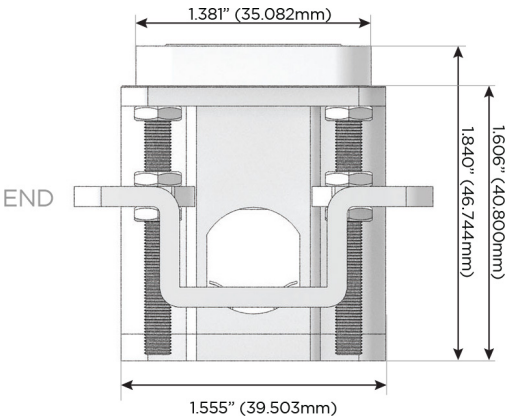

Distributed by

Mormax Company, Inc.

8 Westchester Plaza

Elmsford, NY 10523

914-699-0101

sales@mormax.com

mormax.com

TOP