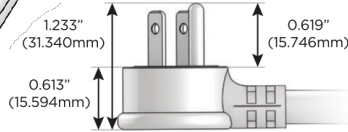

M-POWER-3T

AC POWER & DATA CONNECTIVITY SOLUTION

M-POWER-3TW-AM6-SS4B

Specs:

Modules/Ports:

- A** Tamper Resistant AC Receptacle
- M** Double USB-A (Fast Charging Ports - 18W)
- 6** CAT 6

A M 6

Distributed by