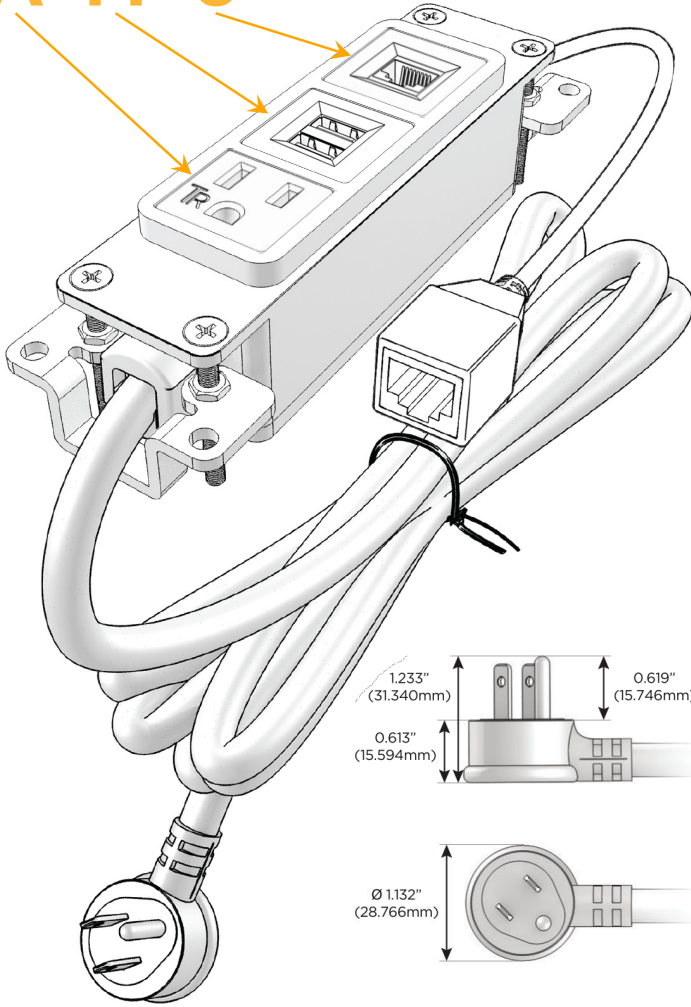

Bezel Finish: **STAINLESS STEEL BRUSHED**

Custom Finishes Available M-POWER-3TW-AM6-SS4B

Features:

Module/Port Options:

- A** Tamper Resistant AC Receptacle
- E** USB-A & USB-C (20W)
- M** Double USB-A (Fast Charging Ports - 18W)
- H** HDMI
- 6** CAT 6
- 12** RJ 12
- X** Switched AC
- Y** 3-Way Switch (Low Voltage)
- V** USB-C (45W High Speed Charging Port)
- S** USB-C (25W High Speed Charging Port)
- R** Switched AC (Rocker Switch)
- D** Dimmer Switch

Plug:

Supplied with Low Profile Flat 45° Angle 120 VAC Plug

Optional Standard Straight 120 VAC Plug

Optional Straight 120 VAC Pass-through Plug

- CLEAN, COMPACT DESIGN
- STREAMLINED
- LOW PROFILE
- SIDE-EXITING CORDS
- PLUG & PLAY
- 6' AC CORD & PLUG (FLAT PLUG STANDARD)
- CUSTOMIZABLE CONFIGURATIONS AND FINISHES
- UL LISTED FOR MOUNTING IN FURNITURE
- 15A

M-POWER-3T

AC POWER & DATA CONNECTIVITY SOLUTION

M-POWER-3TW-AM6-SS4B

Specs:

Modules/Ports:

- A** Tamper Resistant AC Receptacle
- M** Double USB-A (Fast Charging Ports - 18W)
- 6** CAT 6

A M 6

Distributed by