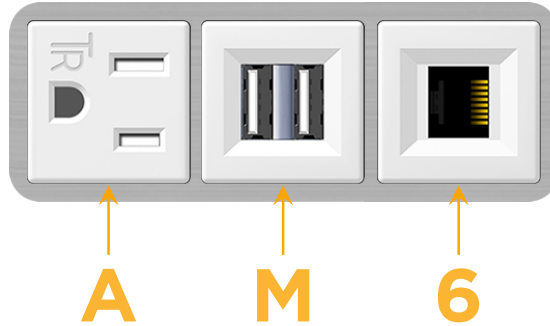

sales@mormax.com

mormax.com

Metro Light & Power's line of power & data solutions offers sophisticated design elements combined with greater ease of installation. Streamlined and low-profile, enhanced by side-exiting cords, our outlets advance the industry with their cutting edge look and feel. We believe flexibility is key, and we provide a variety of mounting options, including the ability to mount in limited spaces. Our outlets are available in many finishes and configurations, in addition to a custom color and finish capability for our clients.

Bezel Finish: **STAINLESS STEEL BRUSHED**

Custom Finishes Available M-POWER-3TW-AM6-SS4B

Features:

Module/Port Options:

- A** Tamper Resistant AC Receptacle
- E** USB-A & USB-C (20W)
- M** Double USB-A (Fast Charging Ports - 18W)
- H** HDMI
- 6** CAT 6
- 12** RJ 12
- X** Switched AC
- Y** 3-Way Switch (Low Voltage)
- V** USB-C (45W High Speed Charging Port)
- S** USB-C (25W High Speed Charging Port)
- R** Switched AC (Rocker Switch)
- D** Dimmer Switch

Plug:

Supplied with Low Profile Flat 45° Angle 120 VAC Plug

Optional Standard Straight 120 VAC Plug

Optional Straight 120 VAC Pass-through Plug

- CLEAN, COMPACT DESIGN
- STREAMLINED
- LOW PROFILE
- SIDE-EXITING CORDS
- PLUG & PLAY
- 6' AC CORD & PLUG (FLAT PLUG STANDARD)
- CUSTOMIZABLE CONFIGURATIONS AND FINISHES
- UL LISTED FOR MOUNTING IN FURNITURE
- 15A

M-POWER-3T

AC POWER & DATA CONNECTIVITY SOLUTION

M-POWER-3TW-AM6-SS4B

Specs:

Modules/Ports:

- A** Tamper Resistant AC Receptacle
- M** Double USB-A (Fast Charging Ports - 18W)
- 6** CAT 6

A M 6

Distributed by