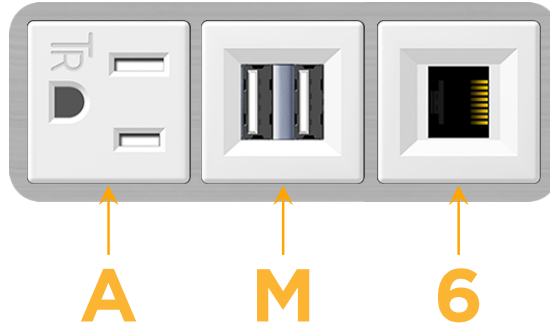

sales@mormax.com

mormax.com

Metro Light & Power's line of power & data solutions offers sophisticated design elements combined with greater ease of installation. Streamlined and low-profile, enhanced by side-exiting cords, our outlets advance the industry with their cutting edge look and feel. We believe flexibility is key, and we provide a variety of mounting options, including the ability to mount in limited spaces. Our outlets are available in many finishes and configurations, in addition to a custom color and finish capability for our clients.

Bezel Finish: **BRUSHED STAINLESS (ABS)**

Custom Finishes Available M-POWER-3TW-AM6-SS4AB

Features:

Module/Port Options:

- A** Tamper Resistant AC Receptacle
- E** USB-A & USB-C (20W)
- M** Double USB-A (Fast Charging Ports - 18W)
- H** HDMI
- 6** CAT 6
- 12** RJ 12
- X** Switched AC
- Y** 3-Way Switch (Low Voltage)
- V** USB-C (45W High Speed Charging Port)
- S** USB-C (25W High Speed Charging Port)
- R** Switched AC (Rocker Switch)
- D** Dimmer Switch

Plug:

Supplied with Low Profile Flat 45° Angle 120 VAC Plug

Optional Standard Straight 120 VAC Plug

Optional Straight 120 VAC Pass-through Plug

- CLEAN, COMPACT DESIGN
- STREAMLINED
- LOW PROFILE
- SIDE-EXITING CORDS
- PLUG & PLAY
- 6' AC CORD & PLUG (FLAT PLUG STANDARD)
- CUSTOMIZABLE CONFIGURATIONS AND FINISHES
- UL LISTED FOR MOUNTING IN FURNITURE
- 15A

M-POWER-3T

AC POWER & DATA CONNECTIVITY SOLUTION

M-POWER-3TW-AM6-SS4AB

Specs:

Modules/Ports:

- A** Tamper Resistant AC Receptacle
- M** Double USB-A (Fast Charging Ports - 18W)
- 6** CAT 6

A M 6

Distributed by