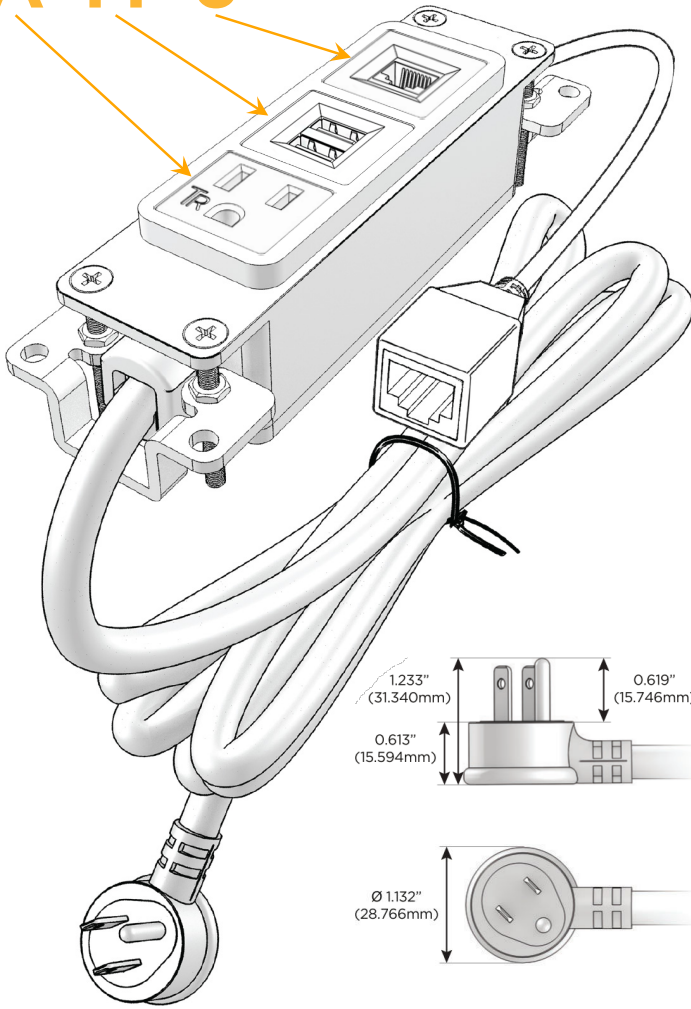

Bezel Finish: **BRUSHED STAINLESS (ABS)**

Custom Finishes Available M-POWER-3TW-AM6-SS4AB

Features:

Module/Port Options:

- A** Tamper Resistant AC Receptacle
- E** USB-A & USB-C (20W)
- M** Double USB-A (Fast Charging Ports - 18W)
- H** HDMI
- 6** CAT 6
- 12** RJ 12
- X** Switched AC
- Y** 3-Way Switch (Low Voltage)
- V** USB-C (45W High Speed Charging Port)
- S** USB-C (25W High Speed Charging Port)
- R** Switched AC (Rocker Switch)
- D** Dimmer Switch

Plug:

Supplied with Low Profile Flat 45° Angle 120 VAC Plug

Optional Standard Straight 120 VAC Plug

Optional Straight 120 VAC Pass-through Plug

- CLEAN, COMPACT DESIGN
- STREAMLINED
- LOW PROFILE
- SIDE-EXITING CORDS
- PLUG & PLAY
- 6' AC CORD & PLUG (FLAT PLUG STANDARD)
- CUSTOMIZABLE CONFIGURATIONS AND FINISHES
- UL LISTED FOR MOUNTING IN FURNITURE
- 15A

M-POWER-3T

AC POWER & DATA CONNECTIVITY SOLUTION

M-POWER-3TW-AM6-SS4AB

Specs:

Modules/Ports:

- A** Tamper Resistant AC Receptacle
- M** Double USB-A (Fast Charging Ports - 18W)
- 6** CAT 6

A M 6

Distributed by