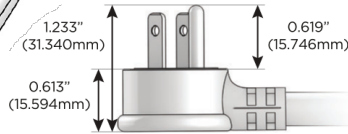

M-POWER-3T

AC POWER & DATA CONNECTIVITY SOLUTION

M-POWER-3TW-AM6-SS4AB

Specs:

Modules/Ports:

- A** Tamper Resistant AC Receptacle
- M** Double USB-A (Fast Charging Ports - 18W)
- 6** CAT 6

A M 6

Distributed by