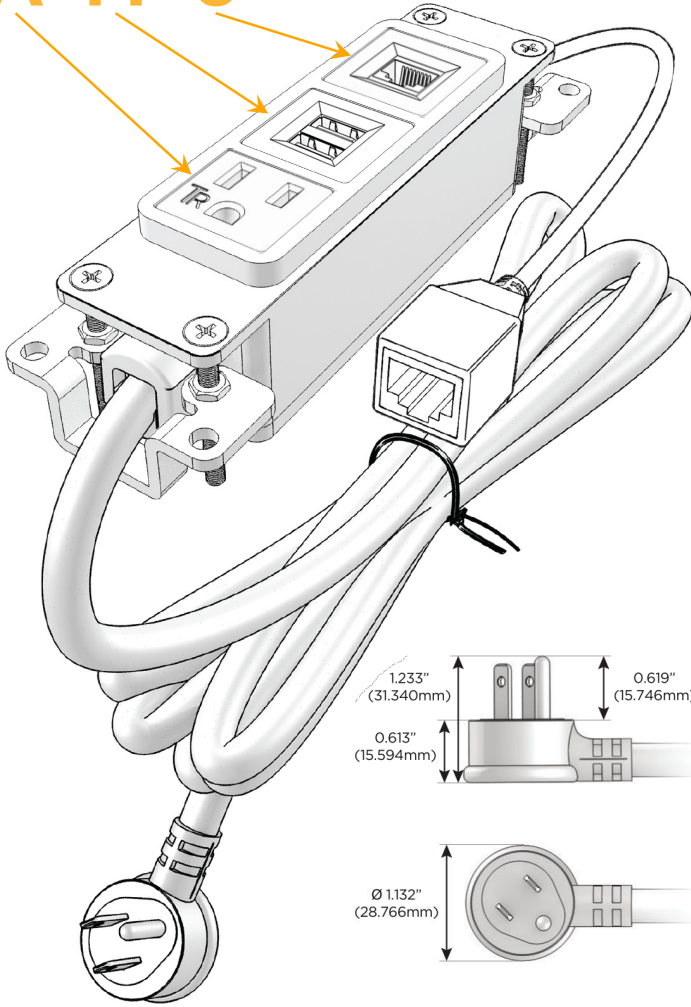

Bezel Finish: **SATIN NICKEL (ABS)**

Custom Finishes Available M-POWER-3TW-AM6-SAB

Features:

Module/Port Options:

- A** Tamper Resistant AC Receptacle
- E** USB-A & USB-C (20W)
- M** Double USB-A (Fast Charging Ports - 18W)
- H** HDMI
- 6** CAT 6
- 12** RJ 12
- X** Switched AC
- Y** 3-Way Switch (Low Voltage)
- V** USB-C (45W High Speed Charging Port)
- S** USB-C (25W High Speed Charging Port)
- R** Switched AC (Rocker Switch)
- D** Dimmer Switch

Plug:

Supplied with Low Profile Flat 45° Angle 120 VAC Plug

Optional Standard Straight 120 VAC Plug

Optional Straight 120 VAC Pass-through Plug

- CLEAN, COMPACT DESIGN
- STREAMLINED
- LOW PROFILE
- SIDE-EXITING CORDS
- PLUG & PLAY
- 6' AC CORD & PLUG (FLAT PLUG STANDARD)
- CUSTOMIZABLE CONFIGURATIONS AND FINISHES
- UL LISTED FOR MOUNTING IN FURNITURE
- 15A

M-POWER-3T

AC POWER & DATA CONNECTIVITY SOLUTION

M-POWER-3TW-AM6-SAB

Specs:

Modules/Ports:

- A** Tamper Resistant AC Receptacle
- M** Double USB-A (Fast Charging Ports - 18W)
- 6** CAT 6

A M 6

Distributed by