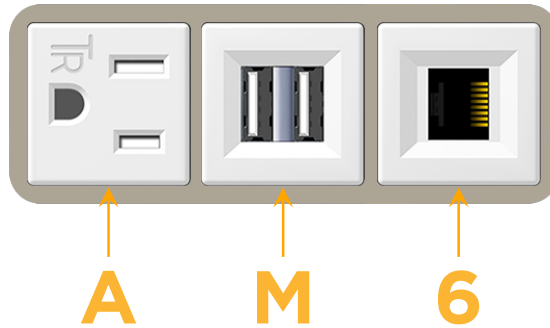

Bezel Finish: **SATIN NICKEL (ABS)**

Custom Finishes Available M-POWER-3TW-AM6-SAB

Features:

Module/Port Options:

- A** Tamper Resistant AC Receptacle
- E** USB-A & USB-C (20W)
- M** Double USB-A (Fast Charging Ports - 18W)
- H** HDMI
- 6** CAT 6
- 12** RJ 12
- X** Switched AC
- Y** 3-Way Switch (Low Voltage)
- V** USB-C (45W High Speed Charging Port)
- S** USB-C (25W High Speed Charging Port)
- R** Switched AC (Rocker Switch)
- D** Dimmer Switch

Plug:

Supplied with Low Profile Flat 45° Angle 120 VAC Plug

Optional Standard Straight 120 VAC Plug

Optional Straight 120 VAC Pass-through Plug

- CLEAN, COMPACT DESIGN
- STREAMLINED
- LOW PROFILE
- SIDE-EXITING CORDS
- PLUG & PLAY
- 6' AC CORD & PLUG (FLAT PLUG STANDARD)
- CUSTOMIZABLE CONFIGURATIONS AND FINISHES
- UL LISTED FOR MOUNTING IN FURNITURE
- 15A

M-POWER-3T

AC POWER & DATA CONNECTIVITY SOLUTION

M-POWER-3TW-AM6-SAB

Specs:

Modules/Ports:

- A** Tamper Resistant AC Receptacle
- M** Double USB-A (Fast Charging Ports - 18W)
- 6** CAT 6

A M 6

Distributed by