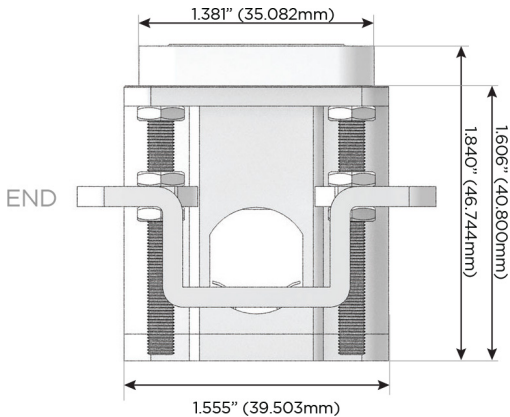

Distributed by

Mormax Company, Inc.

8 Westchester Plaza

Elmsford, NY 10523

914-699-0101

sales@mormax.com

mormax.com

TOP