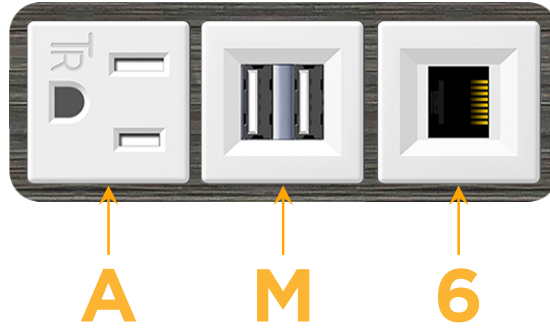

M-POWER-3T

AC POWER & DATA CONNECTIVITY SOLUTION

M-POWER-3TW-AM6-S3AB

Distributed by

Mormax Company, Inc.

8 Westchester Plaza

Elmsford, NY 10523

914-699-0101

sales@mormax.com

mormax.com

Metro Light & Power's line of power & data solutions offers sophisticated design elements combined with greater ease of installation. Streamlined and low-profile, enhanced by side-exiting cords, our outlets advance the industry with their cutting edge look and feel. We believe flexibility is key, and we provide a variety of mounting options, including the ability to mount in limited spaces. Our outlets are available in many finishes and configurations, in addition to a custom color and finish capability for our clients.

Bezel Finish: **GUNMETAL (ABS)**

Custom Finishes Available M-POWER-3TW-AM6-S3AB

Features:

Module/Port Options:

- **A** Tamper Resistant AC Receptacle
- **E** USB-A & USB-C (20W)
- **M** Double USB-A (Fast Charging Ports - 18W)
- **H** HDMI
- **6** CAT 6
- **12** RJ 12
- **X** Switched AC
- **Y** 3-Way Switch (Low Voltage)
- **V** USB-C (45W High Speed Charging Port)
- **S** USB-C (25W High Speed Charging Port)
- **R** Switched AC (Rocker Switch)
- **D** Dimmer Switch

Plug:

Supplied with Low Profile Flat 45° Angle 120 VAC Plug

Optional Standard Straight 120 VAC Plug

Optional Straight 120 VAC Pass-through Plug

- CLEAN, COMPACT DESIGN
- STREAMLINED
- LOW PROFILE
- SIDE-EXITING CORDS
- PLUG & PLAY
- 6' AC CORD & PLUG (FLAT PLUG STANDARD)
- CUSTOMIZABLE CONFIGURATIONS AND FINISHES
- UL LISTED FOR MOUNTING IN FURNITURE
- 15A