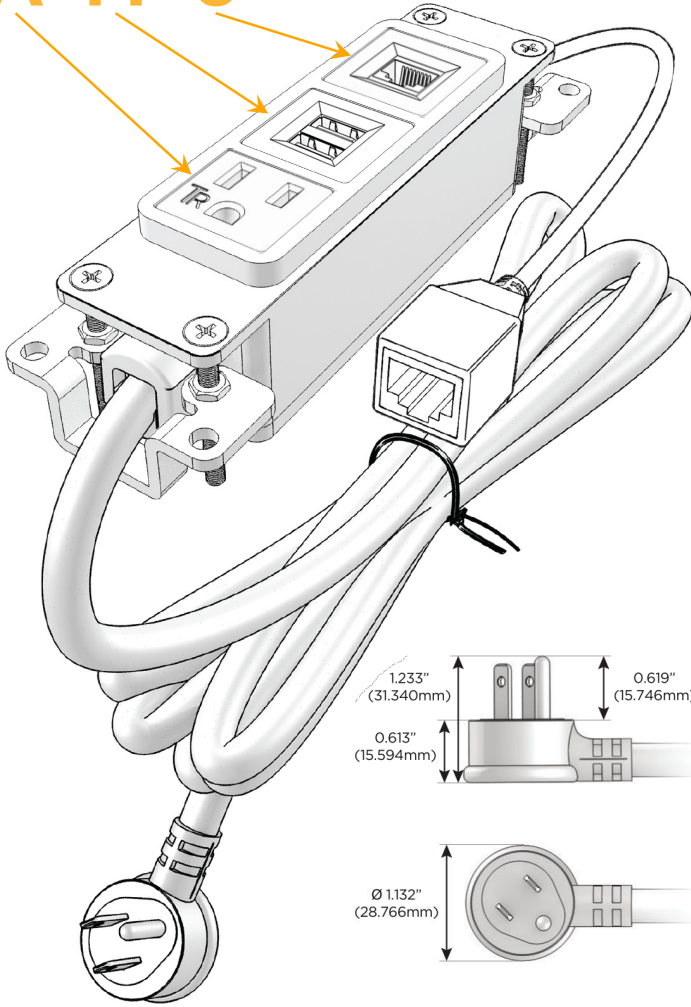

### Module/Port Options:

- A** Tamper Resistant AC Receptacle
- E** USB-A & USB-C (20W)
- M** Double USB-A (Fast Charging Ports - 18W)
- H** HDMI
- 6** CAT 6
- 12** RJ 12
- X** Switched AC
- Y** 3-Way Switch (Low Voltage)
- V** USB-C (45W High Speed Charging Port)
- S** USB-C (25W High Speed Charging Port)
- R** Switched AC (Rocker Switch)
- D** Dimmer Switch

### Plug:

Supplied with Low Profile Flat 45° Angle 120 VAC Plug

Optional Standard Straight 120 VAC Plug

Optional Straight 120 VAC Pass-through Plug

- CLEAN, COMPACT DESIGN
- STREAMLINED
- LOW PROFILE
- SIDE-EXITING CORDS
- PLUG & PLAY
- 6' AC CORD & PLUG (FLAT PLUG STANDARD)
- CUSTOMIZABLE CONFIGURATIONS AND FINISHES
- UL LISTED FOR MOUNTING IN FURNITURE
- 15A

# M-POWER-3T

AC POWER & DATA CONNECTIVITY SOLUTION

M-POWER-3TW-AM6-S3AB

Specs:

**Modules/Ports:**

- A** Tamper Resistant AC Receptacle
- M** Double USB-A (Fast Charging Ports - 18W)
- 6** CAT 6

**A M 6**

Distributed by