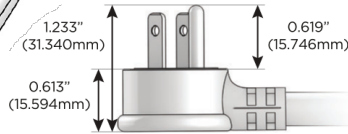

M-POWER-3T

AC POWER & DATA CONNECTIVITY SOLUTION

M-POWER-3TW-AM6-MAB

Specs:

Modules/Ports:

- A** Tamper Resistant AC Receptacle
- M** Double USB-A (Fast Charging Ports - 18W)
- 6** CAT 6

A M 6

Distributed by