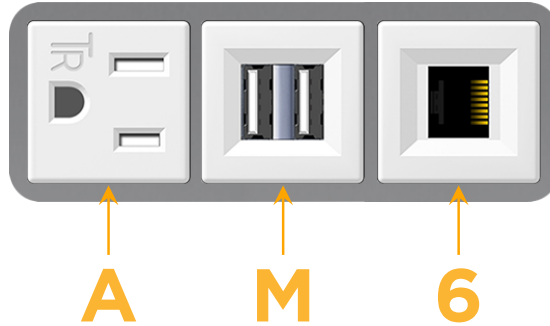

sales@mormax.com

mormax.com

Metro Light & Power's line of power & data solutions offers sophisticated design elements combined with greater ease of installation. Streamlined and low-profile, enhanced by side-exiting cords, our outlets advance the industry with their cutting edge look and feel. We believe flexibility is key, and we provide a variety of mounting options, including the ability to mount in limited spaces. Our outlets are available in many finishes and configurations, in addition to a custom color and finish capability for our clients.

Bezel Finish: **MAGNESIUM (ABS)**

Custom Finishes Available M-POWER-3TW-AM6-MAB

Features:

Module/Port Options:

- A** Tamper Resistant AC Receptacle
- E** USB-A & USB-C (20W)
- M** Double USB-A (Fast Charging Ports - 18W)
- H** HDMI
- 6** CAT 6
- 12** RJ 12
- X** Switched AC
- Y** 3-Way Switch (Low Voltage)
- V** USB-C (45W High Speed Charging Port)
- S** USB-C (25W High Speed Charging Port)
- R** Switched AC (Rocker Switch)
- D** Dimmer Switch

Plug:

Supplied with Low Profile Flat 45° Angle 120 VAC Plug

Optional Standard Straight 120 VAC Plug

Optional Straight 120 VAC Pass-through Plug

- CLEAN, COMPACT DESIGN
- STREAMLINED
- LOW PROFILE
- SIDE-EXITING CORDS
- PLUG & PLAY
- 6' AC CORD & PLUG (FLAT PLUG STANDARD)
- CUSTOMIZABLE CONFIGURATIONS AND FINISHES
- UL LISTED FOR MOUNTING IN FURNITURE
- 15A

M-POWER-3T

AC POWER & DATA CONNECTIVITY SOLUTION

M-POWER-3TW-AM6-MAB

Specs:

Modules/Ports:

- A** Tamper Resistant AC Receptacle
- M** Double USB-A (Fast Charging Ports - 18W)
- 6** CAT 6

A M 6

Distributed by