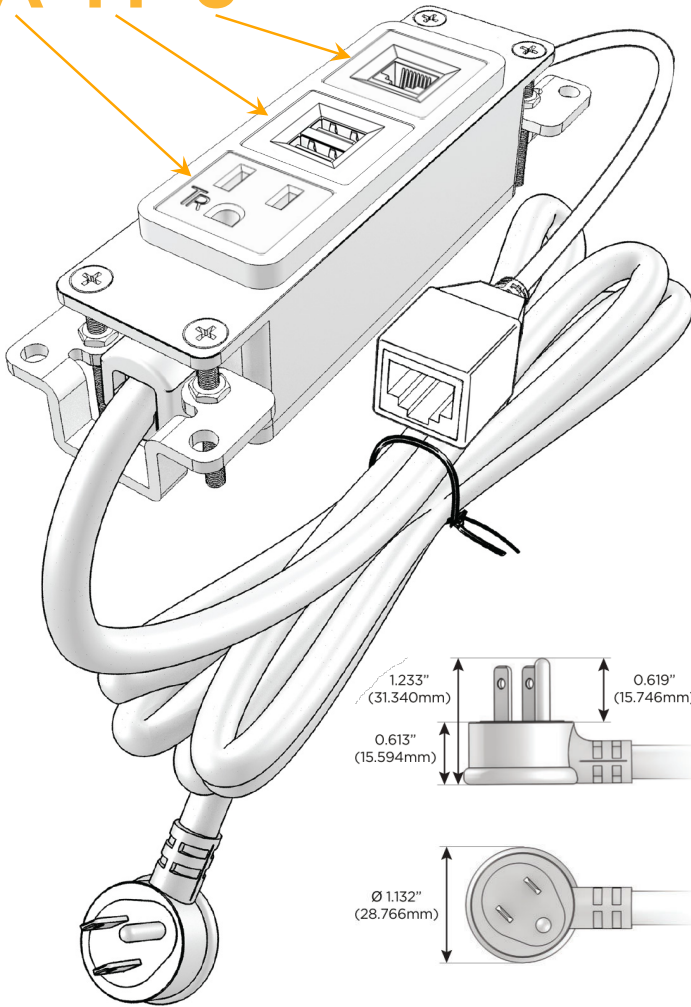

Bezel Finish: **MAGNESIUM (ABS)**

Custom Finishes Available M-POWER-3TW-AM6-MAB

Features:

Module/Port Options:

- A** Tamper Resistant AC Receptacle
- E** USB-A & USB-C (20W)
- M** Double USB-A (Fast Charging Ports - 18W)
- H** HDMI
- 6** CAT 6
- 12** RJ 12
- X** Switched AC
- Y** 3-Way Switch (Low Voltage)
- V** USB-C (45W High Speed Charging Port)
- S** USB-C (25W High Speed Charging Port)
- R** Switched AC (Rocker Switch)
- D** Dimmer Switch

Plug:

Supplied with Low Profile Flat 45° Angle 120 VAC Plug

Optional Standard Straight 120 VAC Plug

Optional Straight 120 VAC Pass-through Plug

- CLEAN, COMPACT DESIGN
- STREAMLINED
- LOW PROFILE
- SIDE-EXITING CORDS
- PLUG & PLAY
- 6' AC CORD & PLUG (FLAT PLUG STANDARD)
- CUSTOMIZABLE CONFIGURATIONS AND FINISHES
- UL LISTED FOR MOUNTING IN FURNITURE
- 15A

M-POWER-3T

AC POWER & DATA CONNECTIVITY SOLUTION

M-POWER-3TW-AM6-MAB

Specs:

Modules/Ports:

- A** Tamper Resistant AC Receptacle
- M** Double USB-A (Fast Charging Ports - 18W)
- 6** CAT 6

A M 6

Distributed by