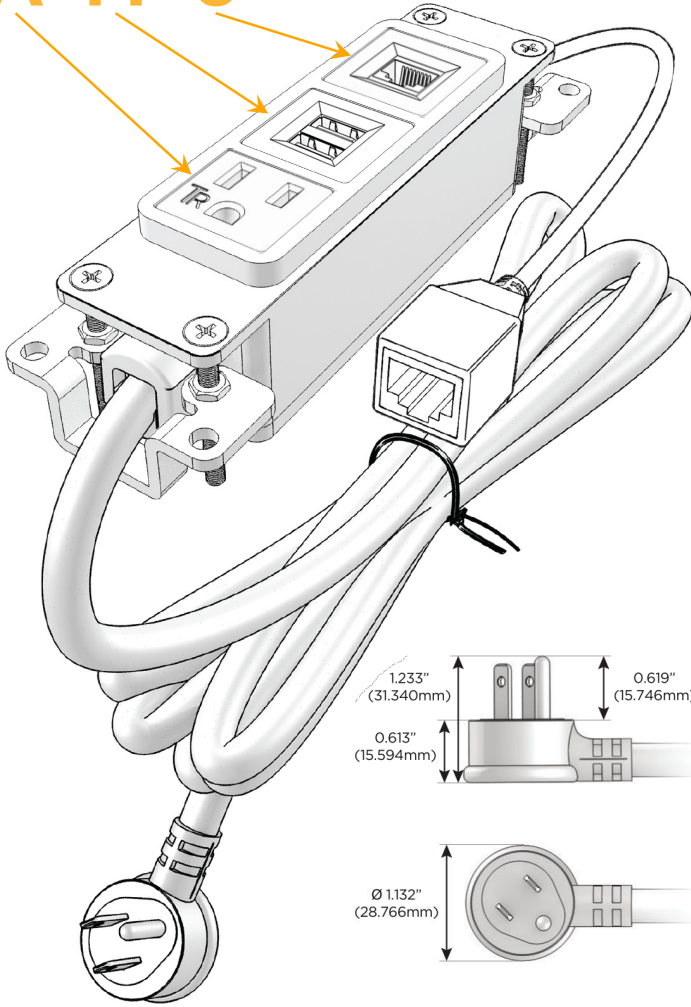

Bezel Finish: **COPPER (ABS)**

Custom Finishes Available M-POWER-3TW-AM6-CUAB

Features:

Module/Port Options:

- A** Tamper Resistant AC Receptacle
- E** USB-A & USB-C (20W)
- M** Double USB-A (Fast Charging Ports - 18W)
- H** HDMI
- 6** CAT 6
- 12** RJ 12
- X** Switched AC
- Y** 3-Way Switch (Low Voltage)
- V** USB-C (45W High Speed Charging Port)
- S** USB-C (25W High Speed Charging Port)
- R** Switched AC (Rocker Switch)
- D** Dimmer Switch

Plug:

Supplied with Low Profile Flat 45° Angle 120 VAC Plug

Optional Standard Straight 120 VAC Plug

Optional Straight 120 VAC Pass-through Plug

- CLEAN, COMPACT DESIGN
- STREAMLINED
- LOW PROFILE
- SIDE-EXITING CORDS
- PLUG & PLAY
- 6' AC CORD & PLUG (FLAT PLUG STANDARD)
- CUSTOMIZABLE CONFIGURATIONS AND FINISHES
- UL LISTED FOR MOUNTING IN FURNITURE
- 15A

M-POWER-3T

AC POWER & DATA CONNECTIVITY SOLUTION

M-POWER-3TW-AM6-CUAB

Specs:

Modules/Ports:

- A** Tamper Resistant AC Receptacle
- M** Double USB-A (Fast Charging Ports - 18W)
- 6** CAT 6

A M 6

Distributed by