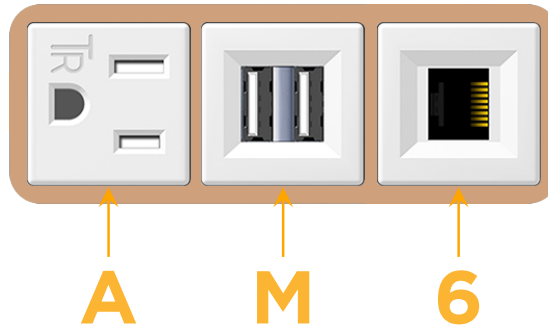

Bezel Finish: **COPPER (ABS)**

Custom Finishes Available M-POWER-3TW-AM6-CUAB

Features:

Module/Port Options:

- A** Tamper Resistant AC Receptacle
- E** USB-A & USB-C (20W)
- M** Double USB-A (Fast Charging Ports - 18W)
- H** HDMI
- 6** CAT 6
- 12** RJ 12
- X** Switched AC
- Y** 3-Way Switch (Low Voltage)
- V** USB-C (45W High Speed Charging Port)
- S** USB-C (25W High Speed Charging Port)
- R** Switched AC (Rocker Switch)
- D** Dimmer Switch

Plug:

Supplied with Low Profile Flat 45° Angle 120 VAC Plug

Optional Standard Straight 120 VAC Plug

Optional Straight 120 VAC Pass-through Plug

- CLEAN, COMPACT DESIGN
- STREAMLINED
- LOW PROFILE
- SIDE-EXITING CORDS
- PLUG & PLAY
- 6' AC CORD & PLUG (FLAT PLUG STANDARD)
- CUSTOMIZABLE CONFIGURATIONS AND FINISHES
- UL LISTED FOR MOUNTING IN FURNITURE
- 15A

M-POWER-3T

AC POWER & DATA CONNECTIVITY SOLUTION

M-POWER-3TW-AM6-CUAB

Specs:

Modules/Ports:

- A** Tamper Resistant AC Receptacle
- M** Double USB-A (Fast Charging Ports - 18W)
- 6** CAT 6

A M 6

Distributed by