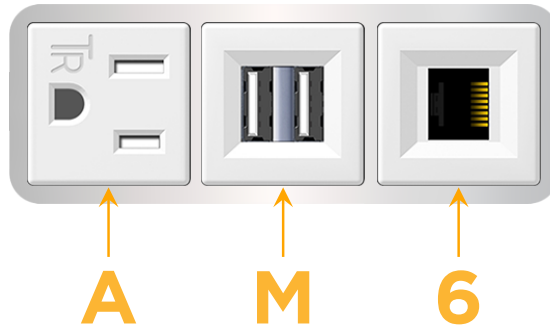

Bezel Finish: **CHROME (ABS)**
Custom Finishes Available M-POWER-3TW-AM6-CRAB

Features:

Module/Port Options:

- A** Tamper Resistant AC Receptacle
- E** USB-A & USB-C (20W)
- M** Double USB-A (Fast Charging Ports - 18W)
- H** HDMI
- 6** CAT 6
- 12** RJ 12
- X** Switched AC
- Y** 3-Way Switch (Low Voltage)
- V** USB-C (45W High Speed Charging Port)
- S** USB-C (25W High Speed Charging Port)
- R** Switched AC (Rocker Switch)
- D** Dimmer Switch

Plug:

Supplied with Low Profile Flat 45° Angle 120 VAC Plug

Optional Standard Straight 120 VAC Plug

Optional Straight 120 VAC Pass-through Plug

- CLEAN, COMPACT DESIGN
- STREAMLINED
- LOW PROFILE
- SIDE-EXITING CORDS
- PLUG & PLAY
- 6' AC CORD & PLUG (FLAT PLUG STANDARD)
- CUSTOMIZABLE CONFIGURATIONS AND FINISHES
- UL LISTED FOR MOUNTING IN FURNITURE
- 15A

M-POWER-3T

AC POWER & DATA CONNECTIVITY SOLUTION

M-POWER-3TW-AM6-CRAB

Specs:

Modules/Ports:

- A** Tamper Resistant AC Receptacle
- M** Double USB-A (Fast Charging Ports - 18W)
- 6** CAT 6

A M 6

Distributed by