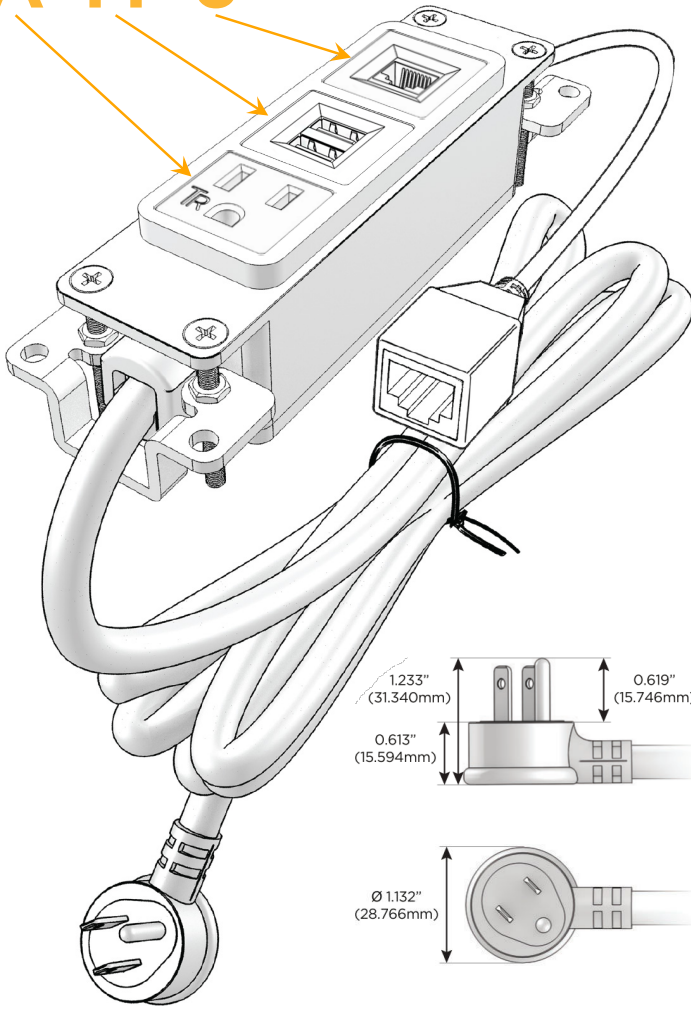

Bezel Finish: **CHROME (ABS)**
Custom Finishes Available M-POWER-3TW-AM6-CRAB

Features:

Module/Port Options:

- A** Tamper Resistant AC Receptacle
- E** USB-A & USB-C (20W)
- M** Double USB-A (Fast Charging Ports - 18W)
- H** HDMI
- 6** CAT 6
- 12** RJ 12
- X** Switched AC
- Y** 3-Way Switch (Low Voltage)
- V** USB-C (45W High Speed Charging Port)
- S** USB-C (25W High Speed Charging Port)
- R** Switched AC (Rocker Switch)
- D** Dimmer Switch

Plug:

Supplied with Low Profile Flat 45° Angle 120 VAC Plug

Optional Standard Straight 120 VAC Plug

Optional Straight 120 VAC Pass-through Plug

- CLEAN, COMPACT DESIGN
- STREAMLINED
- LOW PROFILE
- SIDE-EXITING CORDS
- PLUG & PLAY
- 6' AC CORD & PLUG (FLAT PLUG STANDARD)
- CUSTOMIZABLE CONFIGURATIONS AND FINISHES
- UL LISTED FOR MOUNTING IN FURNITURE
- 15A

M-POWER-3T

AC POWER & DATA CONNECTIVITY SOLUTION

M-POWER-3TW-AM6-CRAB

Specs:

Modules/Ports:

- A** Tamper Resistant AC Receptacle
- M** Double USB-A (Fast Charging Ports - 18W)
- 6** CAT 6

A M 6

Distributed by