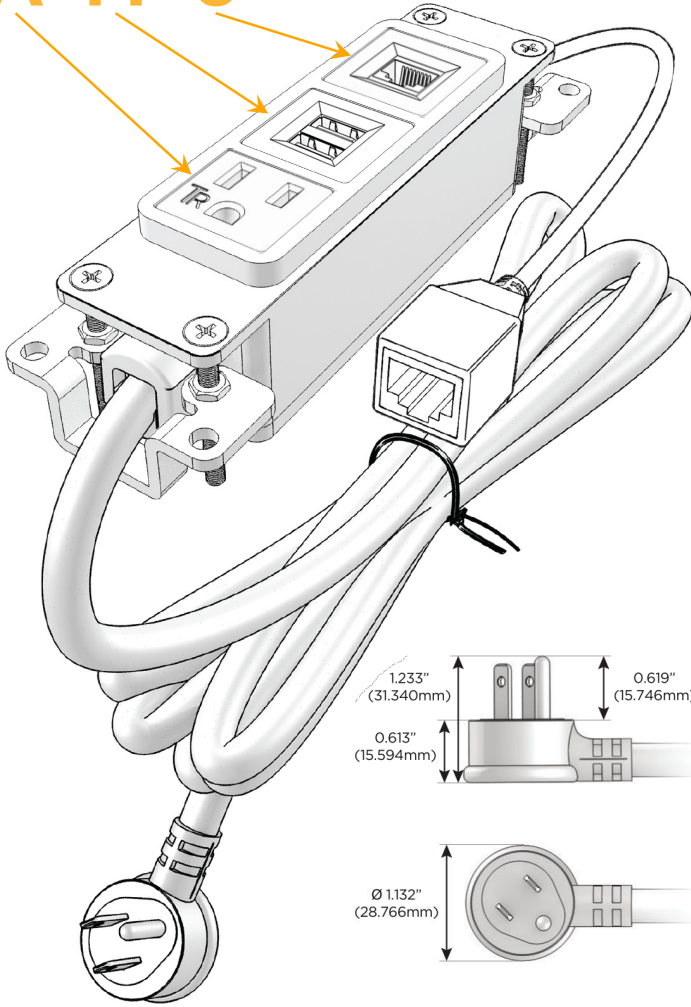

Bezel Finish: **CHAMPAGNE (ABS)**

Custom Finishes Available M-POWER-3TW-AM6-CHAB

Features:

Module/Port Options:

- A** Tamper Resistant AC Receptacle
- E** USB-A & USB-C (20W)
- M** Double USB-A (Fast Charging Ports - 18W)
- H** HDMI
- 6** CAT 6
- 12** RJ 12
- X** Switched AC
- Y** 3-Way Switch (Low Voltage)
- V** USB-C (45W High Speed Charging Port)
- S** USB-C (25W High Speed Charging Port)
- R** Switched AC (Rocker Switch)
- D** Dimmer Switch

Plug:

Supplied with Low Profile Flat 45° Angle 120 VAC Plug

Optional Standard Straight 120 VAC Plug

Optional Straight 120 VAC Pass-through Plug

- CLEAN, COMPACT DESIGN
- STREAMLINED
- LOW PROFILE
- SIDE-EXITING CORDS
- PLUG & PLAY
- 6' AC CORD & PLUG (FLAT PLUG STANDARD)
- CUSTOMIZABLE CONFIGURATIONS AND FINISHES
- UL LISTED FOR MOUNTING IN FURNITURE
- 15A

M-POWER-3T

AC POWER & DATA CONNECTIVITY SOLUTION

M-POWER-3TW-AM6-CHAB

Specs:

Modules/Ports:

- A** Tamper Resistant AC Receptacle
- M** Double USB-A (Fast Charging Ports - 18W)
- 6** CAT 6

A M 6

Distributed by