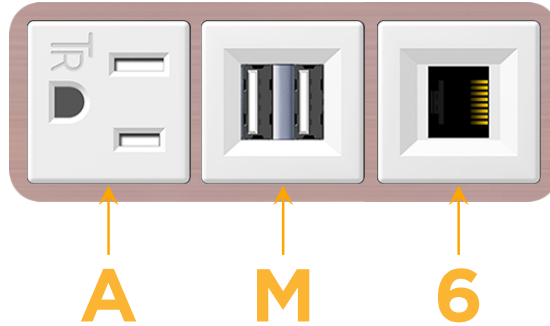

sales@mormax.com

mormax.com

Metro Light & Power's line of power & data solutions offers sophisticated design elements combined with greater ease of installation. Streamlined and low-profile, enhanced by side-exiting cords, our outlets advance the industry with their cutting edge look and feel. We believe flexibility is key, and we provide a variety of mounting options, including the ability to mount in limited spaces. Our outlets are available in many finishes and configurations, in addition to a custom color and finish capability for our clients.

Bezel Finish: **CHAMPAGNE (ABS)**

Custom Finishes Available M-POWER-3TW-AM6-CHAB

Features:

Module/Port Options:

- A** Tamper Resistant AC Receptacle
- E** USB-A & USB-C (20W)
- M** Double USB-A (Fast Charging Ports - 18W)
- H** HDMI
- 6** CAT 6
- 12** RJ 12
- X** Switched AC
- Y** 3-Way Switch (Low Voltage)
- V** USB-C (45W High Speed Charging Port)
- S** USB-C (25W High Speed Charging Port)
- R** Switched AC (Rocker Switch)
- D** Dimmer Switch

Plug:

Supplied with Low Profile Flat 45° Angle 120 VAC Plug

Optional Standard Straight 120 VAC Plug

Optional Straight 120 VAC Pass-through Plug

- CLEAN, COMPACT DESIGN
- STREAMLINED
- LOW PROFILE
- SIDE-EXITING CORDS
- PLUG & PLAY
- 6' AC CORD & PLUG (FLAT PLUG STANDARD)
- CUSTOMIZABLE CONFIGURATIONS AND FINISHES
- UL LISTED FOR MOUNTING IN FURNITURE
- 15A

M-POWER-3T

AC POWER & DATA CONNECTIVITY SOLUTION

M-POWER-3TW-AM6-CHAB

Specs:

Modules/Ports:

- A** Tamper Resistant AC Receptacle
- M** Double USB-A (Fast Charging Ports - 18W)
- 6** CAT 6

A M 6

Distributed by