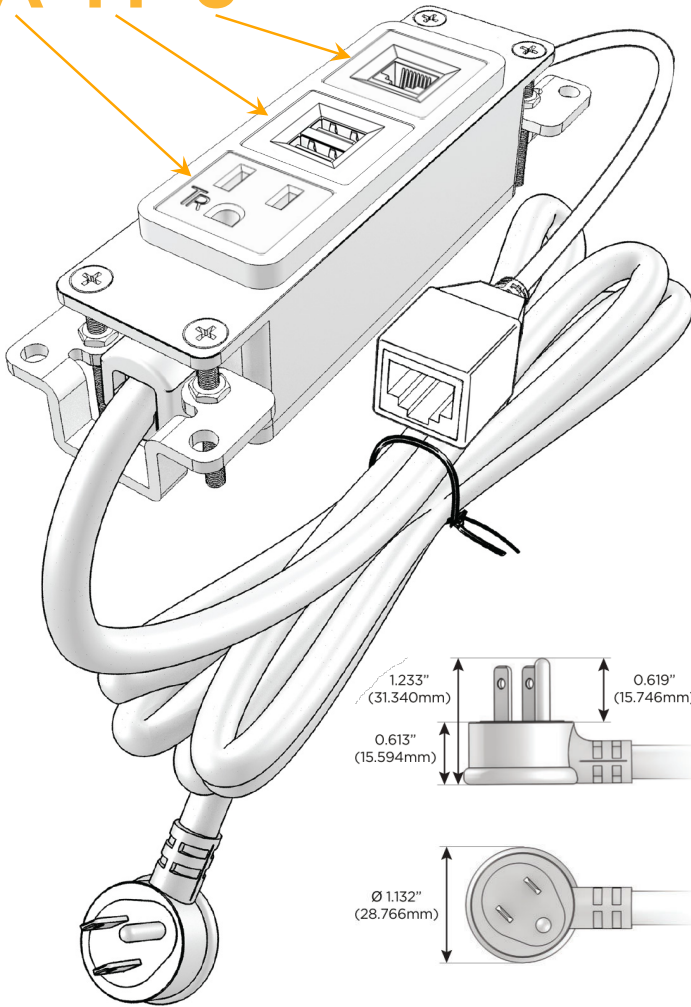

Bezel Finish: **STANDARD BRONZE (ABS)**

Custom Finishes Available M-POWER-3TW-AM6-BZAB

Features:

Module/Port Options:

- A** Tamper Resistant AC Receptacle
- E** USB-A & USB-C (20W)
- M** Double USB-A (Fast Charging Ports - 18W)
- H** HDMI
- 6** CAT 6
- 12** RJ 12
- X** Switched AC
- Y** 3-Way Switch (Low Voltage)
- V** USB-C (45W High Speed Charging Port)
- S** USB-C (25W High Speed Charging Port)
- R** Switched AC (Rocker Switch)
- D** Dimmer Switch

Plug:

Supplied with Low Profile Flat 45° Angle 120 VAC Plug

Optional Standard Straight 120 VAC Plug

Optional Straight 120 VAC Pass-through Plug

- CLEAN, COMPACT DESIGN
- STREAMLINED
- LOW PROFILE
- SIDE-EXITING CORDS
- PLUG & PLAY
- 6' AC CORD & PLUG (FLAT PLUG STANDARD)
- CUSTOMIZABLE CONFIGURATIONS AND FINISHES
- UL LISTED FOR MOUNTING IN FURNITURE
- 15A

M-POWER-3T

AC POWER & DATA CONNECTIVITY SOLUTION

M-POWER-3TW-AM6-BZAB

Specs:

Modules/Ports:

- A** Tamper Resistant AC Receptacle
- M** Double USB-A (Fast Charging Ports - 18W)
- 6** CAT 6

A M 6

Distributed by