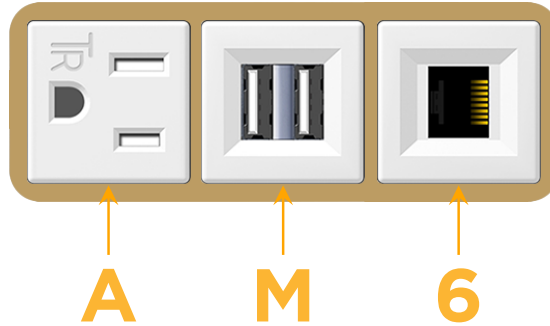

sales@mormax.com

mormax.com

Metro Light & Power's line of power & data solutions offers sophisticated design elements combined with greater ease of installation. Streamlined and low-profile, enhanced by side-exiting cords, our outlets advance the industry with their cutting edge look and feel. We believe flexibility is key, and we provide a variety of mounting options, including the ability to mount in limited spaces. Our outlets are available in many finishes and configurations, in addition to a custom color and finish capability for our clients.

Bezel Finish: **STANDARD BRONZE (ABS)**

Custom Finishes Available M-POWER-3TW-AM6-BZAB

Features:

Module/Port Options:

- A** Tamper Resistant AC Receptacle
- E** USB-A & USB-C (20W)
- M** Double USB-A (Fast Charging Ports - 18W)
- H** HDMI
- 6** CAT 6
- 12** RJ 12
- X** Switched AC
- Y** 3-Way Switch (Low Voltage)
- V** USB-C (45W High Speed Charging Port)
- S** USB-C (25W High Speed Charging Port)
- R** Switched AC (Rocker Switch)
- D** Dimmer Switch

Plug:

Supplied with Low Profile Flat 45° Angle 120 VAC Plug

Optional Standard Straight 120 VAC Plug

Optional Straight 120 VAC Pass-through Plug

- CLEAN, COMPACT DESIGN
- STREAMLINED
- LOW PROFILE
- SIDE-EXITING CORDS
- PLUG & PLAY
- 6' AC CORD & PLUG (FLAT PLUG STANDARD)
- CUSTOMIZABLE CONFIGURATIONS AND FINISHES
- UL LISTED FOR MOUNTING IN FURNITURE
- 15A

M-POWER-3T

AC POWER & DATA CONNECTIVITY SOLUTION

M-POWER-3TW-AM6-BZAB

Specs:

Modules/Ports:

- A** Tamper Resistant AC Receptacle
- M** Double USB-A (Fast Charging Ports - 18W)
- 6** CAT 6

A M 6

Distributed by