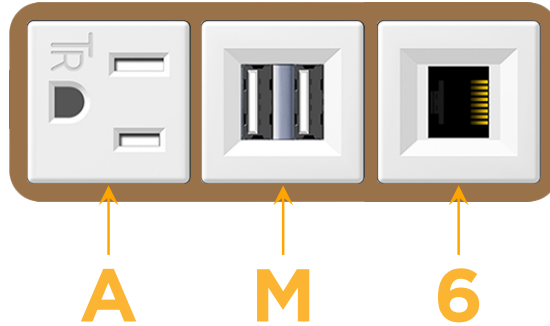

sales@mormax.com

mormax.com

Metro Light & Power's line of power & data solutions offers sophisticated design elements combined with greater ease of installation. Streamlined and low-profile, enhanced by side-exiting cords, our outlets advance the industry with their cutting edge look and feel. We believe flexibility is key, and we provide a variety of mounting options, including the ability to mount in limited spaces. Our outlets are available in many finishes and configurations, in addition to a custom color and finish capability for our clients.

Bezel Finish: **ARCHITECTURAL BRONZE (ABS)**

Custom Finishes Available M-POWER-3TW-AM6-BZ5AB

Features:

Module/Port Options:

- A** Tamper Resistant AC Receptacle
- E** USB-A & USB-C (20W)
- M** Double USB-A (Fast Charging Ports - 18W)
- H** HDMI
- 6** CAT 6
- 12** RJ 12
- X** Switched AC
- Y** 3-Way Switch (Low Voltage)
- V** USB-C (45W High Speed Charging Port)
- S** USB-C (25W High Speed Charging Port)
- R** Switched AC (Rocker Switch)
- D** Dimmer Switch

Plug:

Supplied with Low Profile Flat 45° Angle 120 VAC Plug

Optional Standard Straight 120 VAC Plug

Optional Straight 120 VAC Pass-through Plug

- CLEAN, COMPACT DESIGN
- STREAMLINED
- LOW PROFILE
- SIDE-EXITING CORDS
- PLUG & PLAY
- 6' AC CORD & PLUG (FLAT PLUG STANDARD)
- CUSTOMIZABLE CONFIGURATIONS AND FINISHES
- UL LISTED FOR MOUNTING IN FURNITURE
- 15A

M-POWER-3T

AC POWER & DATA CONNECTIVITY SOLUTION

M-POWER-3TW-AM6-BZ5AB

Specs:

Modules/Ports:

- A** Tamper Resistant AC Receptacle
- M** Double USB-A (Fast Charging Ports - 18W)
- 6** CAT 6

A M 6

Distributed by