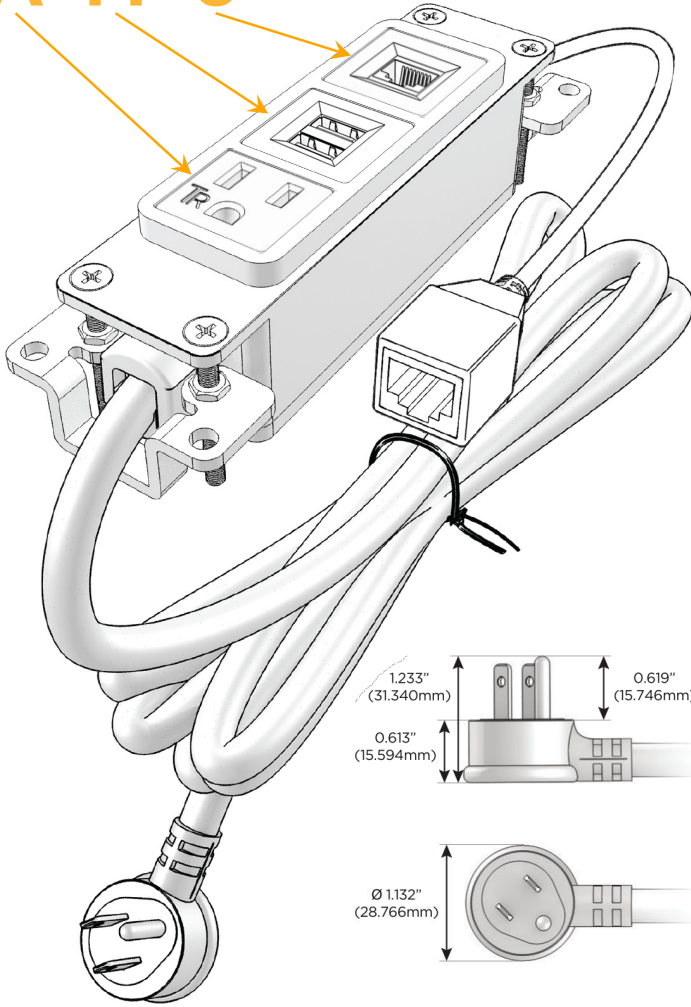

Bezel Finish: **ARCHITECTURAL BRONZE (ABS)**

Custom Finishes Available M-POWER-3TW-AM6-BZ5AB

Features:

Module/Port Options:

- A** Tamper Resistant AC Receptacle
- E** USB-A & USB-C (20W)
- M** Double USB-A (Fast Charging Ports - 18W)
- H** HDMI
- 6** CAT 6
- 12** RJ 12
- X** Switched AC
- Y** 3-Way Switch (Low Voltage)
- V** USB-C (45W High Speed Charging Port)
- S** USB-C (25W High Speed Charging Port)
- R** Switched AC (Rocker Switch)
- D** Dimmer Switch

Plug:

Supplied with Low Profile Flat 45° Angle 120 VAC Plug

Optional Standard Straight 120 VAC Plug

Optional Straight 120 VAC Pass-through Plug

- CLEAN, COMPACT DESIGN
- STREAMLINED
- LOW PROFILE
- SIDE-EXITING CORDS
- PLUG & PLAY
- 6' AC CORD & PLUG (FLAT PLUG STANDARD)
- CUSTOMIZABLE CONFIGURATIONS AND FINISHES
- UL LISTED FOR MOUNTING IN FURNITURE
- 15A

M-POWER-3T

AC POWER & DATA CONNECTIVITY SOLUTION

M-POWER-3TW-AM6-BZ5AB

Specs:

Modules/Ports:

- A** Tamper Resistant AC Receptacle
- M** Double USB-A (Fast Charging Ports - 18W)
- 6** CAT 6

A M 6

Distributed by