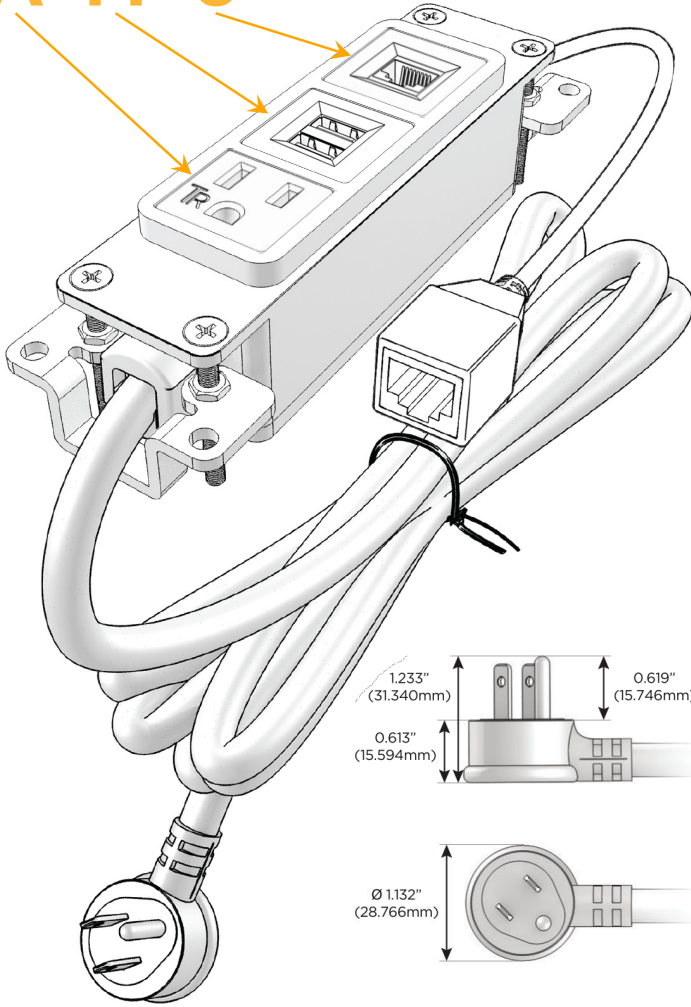

Bezel Finish: **ANTIQUED ARCHITECTURAL BRONZE (ABS)**

Custom Finishes Available M-POWER-3TW-AM6-BZ5AAB

Features:

Module/Port Options:

- A** Tamper Resistant AC Receptacle
- E** USB-A & USB-C (20W)
- M** Double USB-A (Fast Charging Ports - 18W)
- H** HDMI
- 6** CAT 6
- 12** RJ 12
- X** Switched AC
- Y** 3-Way Switch (Low Voltage)
- V** USB-C (45W High Speed Charging Port)
- S** USB-C (25W High Speed Charging Port)
- R** Switched AC (Rocker Switch)
- D** Dimmer Switch

Plug:

Supplied with Low Profile Flat 45° Angle 120 VAC Plug

Optional Standard Straight 120 VAC Plug

Optional Straight 120 VAC Pass-through Plug

- CLEAN, COMPACT DESIGN
- STREAMLINED
- LOW PROFILE
- SIDE-EXITING CORDS
- PLUG & PLAY
- 6' AC CORD & PLUG (FLAT PLUG STANDARD)
- CUSTOMIZABLE CONFIGURATIONS AND FINISHES
- UL LISTED FOR MOUNTING IN FURNITURE
- 15A

M-POWER-3T

AC POWER & DATA CONNECTIVITY SOLUTION

M-POWER-3TW-AM6-BZ5AAB

Specs:

Modules/Ports:

- A** Tamper Resistant AC Receptacle
- M** Double USB-A (Fast Charging Ports - 18W)
- 6** CAT 6

A M 6

Distributed by