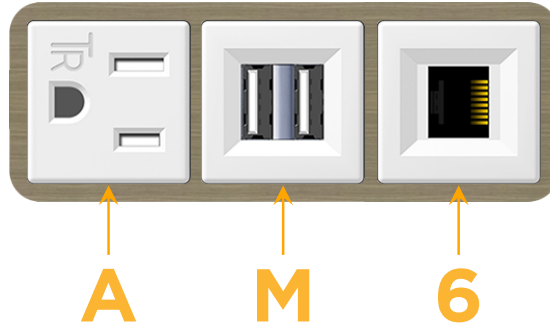

Bezel Finish: **ANTIQUED ARCHITECTURAL BRONZE (ABS)**

Custom Finishes Available M-POWER-3TW-AM6-BZ5AAB

Features:

Module/Port Options:

- A** Tamper Resistant AC Receptacle
- E** USB-A & USB-C (20W)
- M** Double USB-A (Fast Charging Ports - 18W)
- H** HDMI
- 6** CAT 6
- 12** RJ 12
- X** Switched AC
- Y** 3-Way Switch (Low Voltage)
- V** USB-C (45W High Speed Charging Port)
- S** USB-C (25W High Speed Charging Port)
- R** Switched AC (Rocker Switch)
- D** Dimmer Switch

Plug:

Supplied with Low Profile Flat 45° Angle 120 VAC Plug

Optional Standard Straight 120 VAC Plug

Optional Straight 120 VAC Pass-through Plug

- CLEAN, COMPACT DESIGN
- STREAMLINED
- LOW PROFILE
- SIDE-EXITING CORDS
- PLUG & PLAY
- 6' AC CORD & PLUG (FLAT PLUG STANDARD)
- CUSTOMIZABLE CONFIGURATIONS AND FINISHES
- UL LISTED FOR MOUNTING IN FURNITURE
- 15A

M-POWER-3T

AC POWER & DATA CONNECTIVITY SOLUTION

M-POWER-3TW-AM6-BZ5AAB

Specs:

Modules/Ports:

- A** Tamper Resistant AC Receptacle
- M** Double USB-A (Fast Charging Ports - 18W)
- 6** CAT 6

A M 6

Distributed by