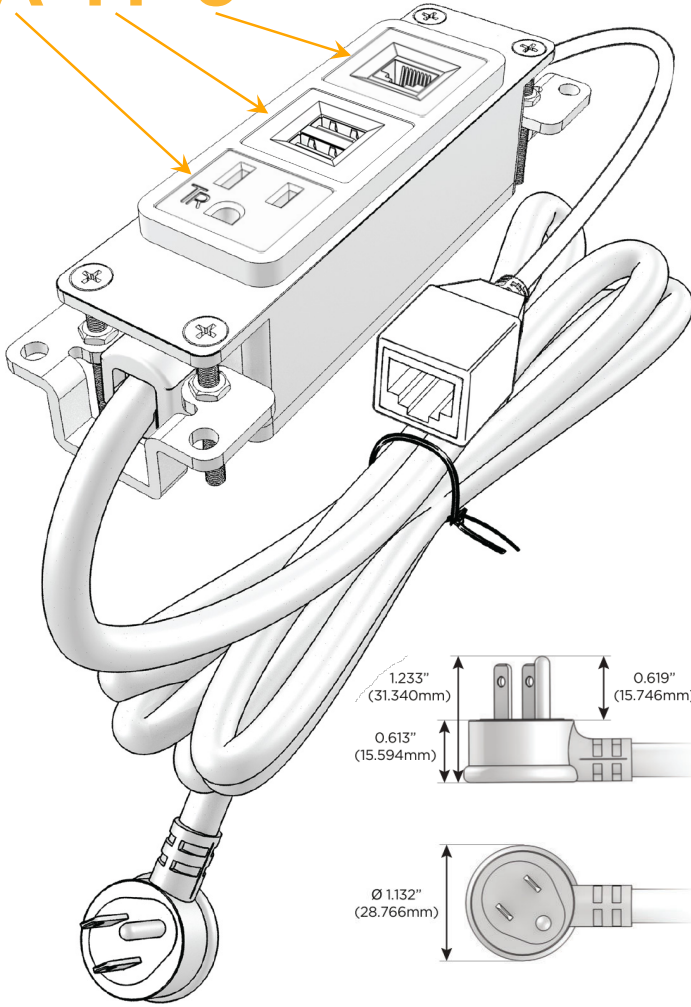

Bezel Finish: **BRASS (ABS)**

Custom Finishes Available M-POWER-3TW-AM6-BRAB

Features:

Module/Port Options:

- A** Tamper Resistant AC Receptacle
- E** USB-A & USB-C (20W)
- M** Double USB-A (Fast Charging Ports - 18W)
- H** HDMI
- 6** CAT 6
- 12** RJ 12
- X** Switched AC
- Y** 3-Way Switch (Low Voltage)
- V** USB-C (45W High Speed Charging Port)
- S** USB-C (25W High Speed Charging Port)
- R** Switched AC (Rocker Switch)
- D** Dimmer Switch

Plug:

Supplied with Low Profile Flat 45° Angle 120 VAC Plug

Optional Standard Straight 120 VAC Plug

Optional Straight 120 VAC Pass-through Plug

- CLEAN, COMPACT DESIGN
- STREAMLINED
- LOW PROFILE
- SIDE-EXITING CORDS
- PLUG & PLAY
- 6' AC CORD & PLUG (FLAT PLUG STANDARD)
- CUSTOMIZABLE CONFIGURATIONS AND FINISHES
- UL LISTED FOR MOUNTING IN FURNITURE
- 15A

M-POWER-3T

AC POWER & DATA CONNECTIVITY SOLUTION

M-POWER-3TW-AM6-BRAB

Specs:

Modules/Ports:

- A** Tamper Resistant AC Receptacle
- M** Double USB-A (Fast Charging Ports - 18W)
- 6** CAT 6

A M 6

Distributed by