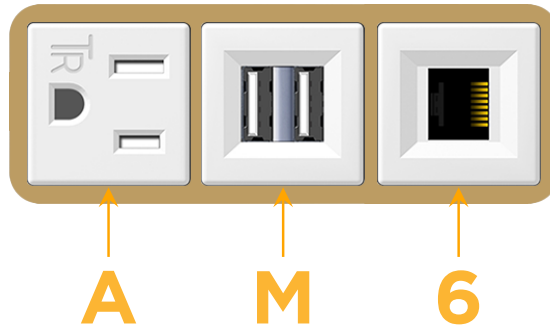

sales@mormax.com

mormax.com

Metro Light & Power's line of power & data solutions offers sophisticated design elements combined with greater ease of installation. Streamlined and low-profile, enhanced by side-exiting cords, our outlets advance the industry with their cutting edge look and feel. We believe flexibility is key, and we provide a variety of mounting options, including the ability to mount in limited spaces. Our outlets are available in many finishes and configurations, in addition to a custom color and finish capability for our clients.

Bezel Finish: **BRASS (ABS)**

Custom Finishes Available M-POWER-3TW-AM6-BRAB

Features:

Module/Port Options:

- A** Tamper Resistant AC Receptacle
- E** USB-A & USB-C (20W)
- M** Double USB-A (Fast Charging Ports - 18W)
- H** HDMI
- 6** CAT 6
- 12** RJ 12
- X** Switched AC
- Y** 3-Way Switch (Low Voltage)
- V** USB-C (45W High Speed Charging Port)
- S** USB-C (25W High Speed Charging Port)
- R** Switched AC (Rocker Switch)
- D** Dimmer Switch

Plug:

Supplied with Low Profile Flat 45° Angle 120 VAC Plug

Optional Standard Straight 120 VAC Plug

Optional Straight 120 VAC Pass-through Plug

- CLEAN, COMPACT DESIGN
- STREAMLINED
- LOW PROFILE
- SIDE-EXITING CORDS
- PLUG & PLAY
- 6' AC CORD & PLUG (FLAT PLUG STANDARD)
- CUSTOMIZABLE CONFIGURATIONS AND FINISHES
- UL LISTED FOR MOUNTING IN FURNITURE
- 15A

M-POWER-3T

AC POWER & DATA CONNECTIVITY SOLUTION

M-POWER-3TW-AM6-BRAB

Specs:

Modules/Ports:

- A** Tamper Resistant AC Receptacle
- M** Double USB-A (Fast Charging Ports - 18W)
- 6** CAT 6

A M 6

Distributed by