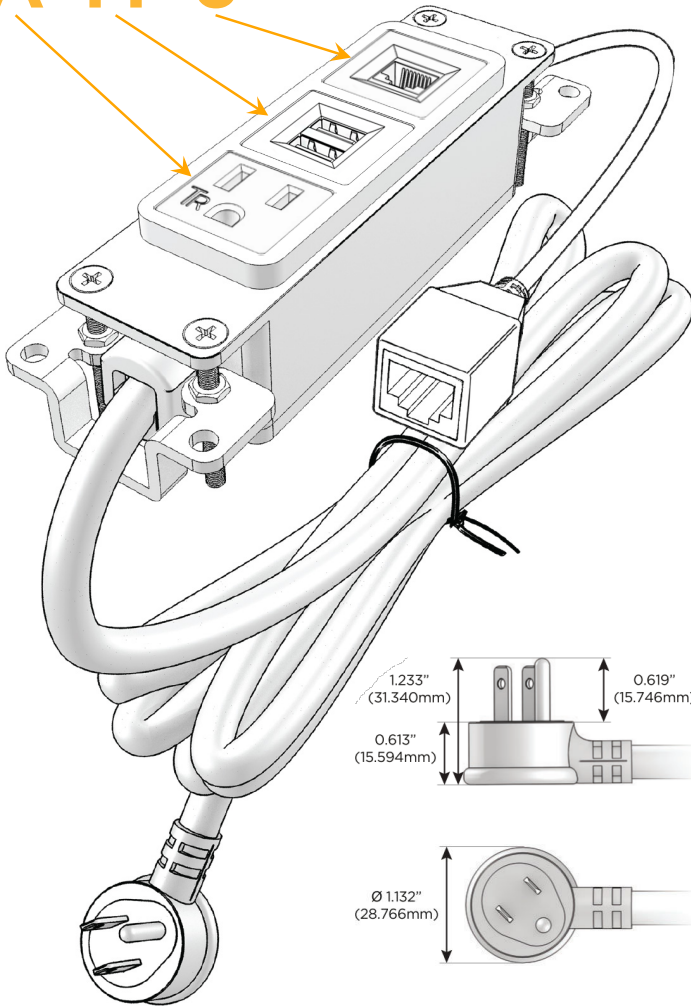

Bezel Finish: **BRASS ANTIQUED (ABS)**

Custom Finishes Available M-POWER-3TW-AM6-BRAAB

Features:

Module/Port Options:

- A** Tamper Resistant AC Receptacle
- E** USB-A & USB-C (20W)
- M** Double USB-A (Fast Charging Ports - 18W)
- H** HDMI
- 6** CAT 6
- 12** RJ 12
- X** Switched AC
- Y** 3-Way Switch (Low Voltage)
- V** USB-C (45W High Speed Charging Port)
- S** USB-C (25W High Speed Charging Port)
- R** Switched AC (Rocker Switch)
- D** Dimmer Switch

Plug:

Supplied with Low Profile Flat 45° Angle 120 VAC Plug

Optional Standard Straight 120 VAC Plug

Optional Straight 120 VAC Pass-through Plug

- CLEAN, COMPACT DESIGN
- STREAMLINED
- LOW PROFILE
- SIDE-EXITING CORDS
- PLUG & PLAY
- 6' AC CORD & PLUG (FLAT PLUG STANDARD)
- CUSTOMIZABLE CONFIGURATIONS AND FINISHES
- UL LISTED FOR MOUNTING IN FURNITURE
- 15A

M-POWER-3T

AC POWER & DATA CONNECTIVITY SOLUTION

M-POWER-3TW-AM6-BRAAB

Specs:

Modules/Ports:

- A** Tamper Resistant AC Receptacle
- M** Double USB-A (Fast Charging Ports - 18W)
- 6** CAT 6

A M 6

Distributed by