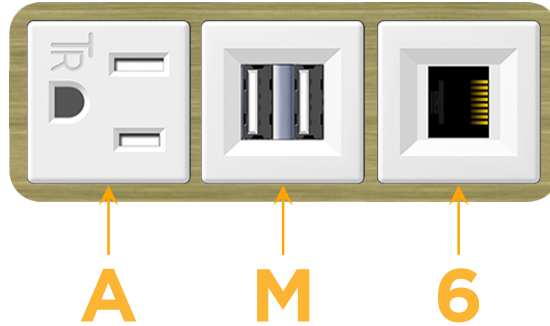

Bezel Finish: **BRASS ANTIQUED (ABS)**

Custom Finishes Available M-POWER-3TW-AM6-BRAAB

Features:

Module/Port Options:

- A** Tamper Resistant AC Receptacle
- E** USB-A & USB-C (20W)
- M** Double USB-A (Fast Charging Ports - 18W)
- H** HDMI
- 6** CAT 6
- 12** RJ 12
- X** Switched AC
- Y** 3-Way Switch (Low Voltage)
- V** USB-C (45W High Speed Charging Port)
- S** USB-C (25W High Speed Charging Port)
- R** Switched AC (Rocker Switch)
- D** Dimmer Switch

Plug:

Supplied with Low Profile Flat 45° Angle 120 VAC Plug

Optional Standard Straight 120 VAC Plug

Optional Straight 120 VAC Pass-through Plug

- CLEAN, COMPACT DESIGN
- STREAMLINED
- LOW PROFILE
- SIDE-EXITING CORDS
- PLUG & PLAY
- 6' AC CORD & PLUG (FLAT PLUG STANDARD)
- CUSTOMIZABLE CONFIGURATIONS AND FINISHES
- UL LISTED FOR MOUNTING IN FURNITURE
- 15A

M-POWER-3T

AC POWER & DATA CONNECTIVITY SOLUTION

M-POWER-3TW-AM6-BRAAB

Specs:

Modules/Ports:

- A** Tamper Resistant AC Receptacle
- M** Double USB-A (Fast Charging Ports - 18W)
- 6** CAT 6

A M 6

Distributed by