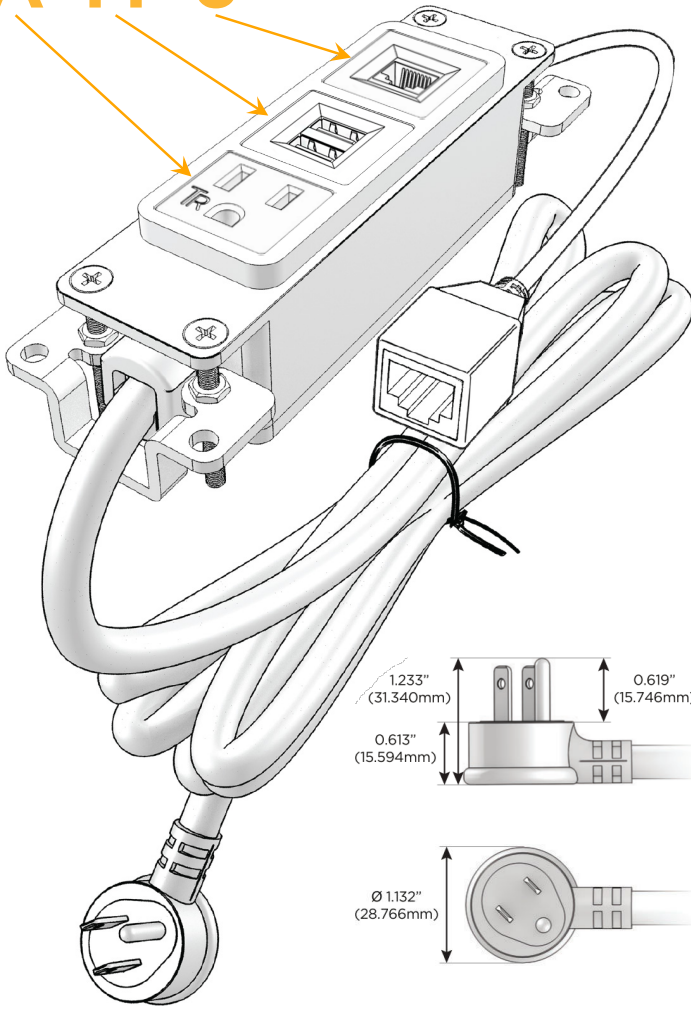

### Module/Port Options:

- A** Tamper Resistant AC Receptacle
- E** USB-A & USB-C (20W)
- M** Double USB-A (Fast Charging Ports - 18W)
- H** HDMI
- 6** CAT 6
- 12** RJ 12
- X** Switched AC
- Y** 3-Way Switch (Low Voltage)
- V** USB-C (45W High Speed Charging Port)
- S** USB-C (25W High Speed Charging Port)
- R** Switched AC (Rocker Switch)
- D** Dimmer Switch

### Plug:

Supplied with Low Profile Flat 45° Angle 120 VAC Plug

Optional Standard Straight 120 VAC Plug

Optional Straight 120 VAC Pass-through Plug

- CLEAN, COMPACT DESIGN
- STREAMLINED
- LOW PROFILE
- SIDE-EXITING CORDS
- PLUG & PLAY
- 6' AC CORD & PLUG (FLAT PLUG STANDARD)
- CUSTOMIZABLE CONFIGURATIONS AND FINISHES
- UL LISTED FOR MOUNTING IN FURNITURE
- 15A

# M-POWER-3T

AC POWER & DATA CONNECTIVITY SOLUTION

M-POWER-3TW-AM6-BB

Specs:

**Modules/Ports:**

- A** Tamper Resistant AC Receptacle
- M** Double USB-A (Fast Charging Ports - 18W)
- 6** CAT 6

**A M 6**

Distributed by