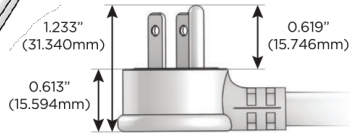

### Plug:

Supplied with Low Profile Flat 45° Angle 120 VAC Plug

Optional Standard Straight 120 VAC Plug

Optional Straight 120 VAC Pass-through Plug

- CLEAN, COMPACT DESIGN
- STREAMLINED
- LOW PROFILE
- SIDE-EXITING CORDS
- PLUG & PLAY
- 6' AC CORD & PLUG (FLAT PLUG STANDARD)
- CUSTOMIZABLE CONFIGURATIONS AND FINISHES
- UL LISTED FOR MOUNTING IN FURNITURE
- 15A

# M-POWER-3T

AC POWER & DATA CONNECTIVITY SOLUTION

M-POWER-3TW-AM6-BB

Specs:

**Modules/Ports:**

- A** Tamper Resistant AC Receptacle
- M** Double USB-A (Fast Charging Ports - 18W)
- 6** CAT 6

**A M 6**

Distributed by