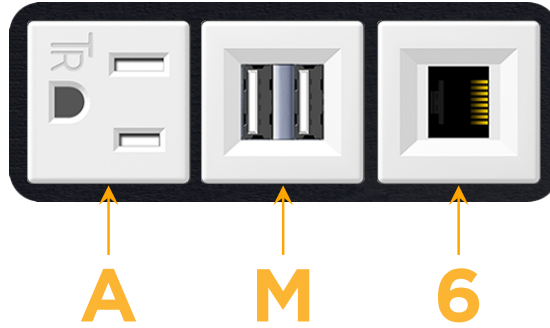

M-POWER-3T

AC POWER & DATA CONNECTIVITY SOLUTION

M-POWER-3TW-AM6-BB

Distributed by

Mormax Company, Inc.

8 Westchester Plaza

Elmsford, NY 10523

914-699-0101

sales@mormax.com

mormax.com

Metro Light & Power's line of power & data solutions offers sophisticated design elements combined with greater ease of installation. Streamlined and low-profile, enhanced by side-exiting cords, our outlets advance the industry with their cutting edge look and feel. We believe flexibility is key, and we provide a variety of mounting options, including the ability to mount in limited spaces. Our outlets are available in many finishes and configurations, in addition to a custom color and finish capability for our clients.

Bezel Finish: **BLACK (STEEL)**

Custom Finishes Available M-POWER-3TW-AM6-BB

Features:

Module/Port Options:

- **A** Tamper Resistant AC Receptacle
- **E** USB-A & USB-C (20W)
- **M** Double USB-A (Fast Charging Ports - 18W)
- **H** HDMI
- **6** CAT 6
- **12** RJ 12
- **X** Switched AC
- **Y** 3-Way Switch (Low Voltage)
- **V** USB-C (45W High Speed Charging Port)
- **S** USB-C (25W High Speed Charging Port)
- **R** Switched AC (Rocker Switch)
- **D** Dimmer Switch

Plug:

Supplied with Low Profile Flat 45° Angle 120 VAC Plug

Optional Standard Straight 120 VAC Plug

Optional Straight 120 VAC Pass-through Plug

- CLEAN, COMPACT DESIGN
- STREAMLINED
- LOW PROFILE
- SIDE-EXITING CORDS
- PLUG & PLAY
- 6' AC CORD & PLUG (FLAT PLUG STANDARD)
- CUSTOMIZABLE CONFIGURATIONS AND FINISHES
- UL LISTED FOR MOUNTING IN FURNITURE
- 15A