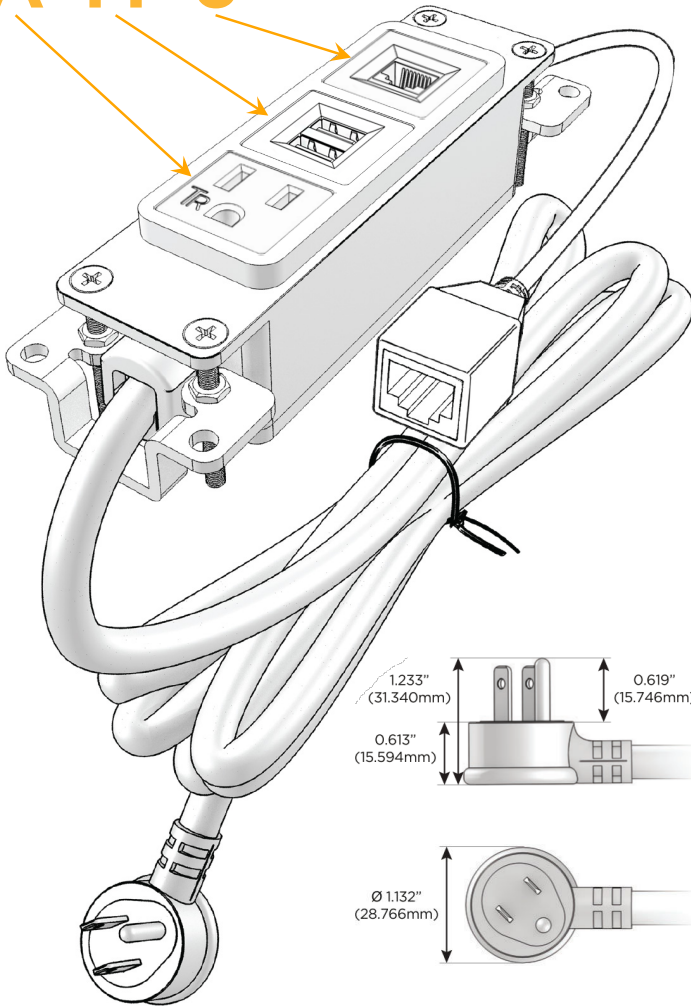

Bezel Finish: **SATIN BLACK (ABS)**

Custom Finishes Available M-POWER-3TW-AM6-B2AB

Features:

Module/Port Options:

- A** Tamper Resistant AC Receptacle
- E** USB-A & USB-C (20W)
- M** Double USB-A (Fast Charging Ports - 18W)
- H** HDMI
- 6** CAT 6
- 12** RJ 12
- X** Switched AC
- Y** 3-Way Switch (Low Voltage)
- V** USB-C (45W High Speed Charging Port)
- S** USB-C (25W High Speed Charging Port)
- R** Switched AC (Rocker Switch)
- D** Dimmer Switch

Plug:

Supplied with Low Profile Flat 45° Angle 120 VAC Plug

Optional Standard Straight 120 VAC Plug

Optional Straight 120 VAC Pass-through Plug

- CLEAN, COMPACT DESIGN
- STREAMLINED
- LOW PROFILE
- SIDE-EXITING CORDS
- PLUG & PLAY
- 6' AC CORD & PLUG (FLAT PLUG STANDARD)
- CUSTOMIZABLE CONFIGURATIONS AND FINISHES
- UL LISTED FOR MOUNTING IN FURNITURE
- 15A

M-POWER-3T

AC POWER & DATA CONNECTIVITY SOLUTION

M-POWER-3TW-AM6-B2AB

Specs:

Modules/Ports:

- A** Tamper Resistant AC Receptacle
- M** Double USB-A (Fast Charging Ports - 18W)
- 6** CAT 6

A M 6

Distributed by