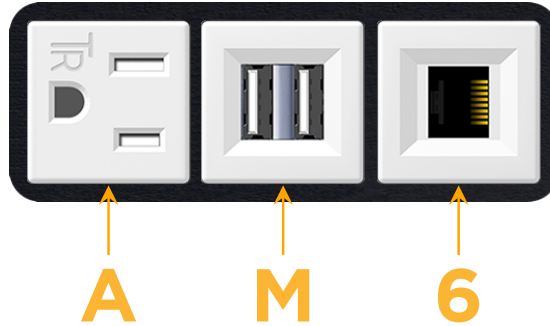

sales@mormax.com

mormax.com

Metro Light & Power's line of power & data solutions offers sophisticated design elements combined with greater ease of installation. Streamlined and low-profile, enhanced by side-exiting cords, our outlets advance the industry with their cutting edge look and feel. We believe flexibility is key, and we provide a variety of mounting options, including the ability to mount in limited spaces. Our outlets are available in many finishes and configurations, in addition to a custom color and finish capability for our clients.

Bezel Finish: **SATIN BLACK (ABS)**

Custom Finishes Available M-POWER-3TW-AM6-B2AB

Features:

Module/Port Options:

- A** Tamper Resistant AC Receptacle
- E** USB-A & USB-C (20W)
- M** Double USB-A (Fast Charging Ports - 18W)
- H** HDMI
- 6** CAT 6
- 12** RJ 12
- X** Switched AC
- Y** 3-Way Switch (Low Voltage)
- V** USB-C (45W High Speed Charging Port)
- S** USB-C (25W High Speed Charging Port)
- R** Switched AC (Rocker Switch)
- D** Dimmer Switch

Plug:

Supplied with Low Profile Flat 45° Angle 120 VAC Plug

Optional Standard Straight 120 VAC Plug

Optional Straight 120 VAC Pass-through Plug

- CLEAN, COMPACT DESIGN
- STREAMLINED
- LOW PROFILE
- SIDE-EXITING CORDS
- PLUG & PLAY
- 6' AC CORD & PLUG (FLAT PLUG STANDARD)
- CUSTOMIZABLE CONFIGURATIONS AND FINISHES
- UL LISTED FOR MOUNTING IN FURNITURE
- 15A

M-POWER-3T

AC POWER & DATA CONNECTIVITY SOLUTION

M-POWER-3TW-AM6-B2AB

Specs:

Modules/Ports:

- A** Tamper Resistant AC Receptacle
- M** Double USB-A (Fast Charging Ports - 18W)
- 6** CAT 6

A M 6

Distributed by