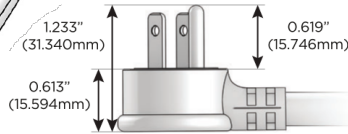

M-POWER-3T

AC POWER & DATA CONNECTIVITY SOLUTION

M-POWER-3TW-AM6-B2AB

Specs:

Modules/Ports:

- A** Tamper Resistant AC Receptacle
- M** Double USB-A (Fast Charging Ports - 18W)
- 6** CAT 6

A M 6

Distributed by