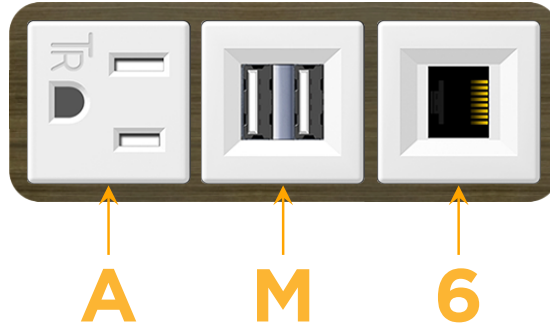

Bezel Finish: **SPECIAL ANTIQUE BRONZE (ABS)**

Custom Finishes Available M-POWER-3TW-AM6-APAB

Features:

Module/Port Options:

- A** Tamper Resistant AC Receptacle
- E** USB-A & USB-C (20W)
- M** Double USB-A (Fast Charging Ports - 18W)
- H** HDMI
- 6** CAT 6
- 12** RJ 12
- X** Switched AC
- Y** 3-Way Switch (Low Voltage)
- V** USB-C (45W High Speed Charging Port)
- S** USB-C (25W High Speed Charging Port)
- R** Switched AC (Rocker Switch)
- D** Dimmer Switch

Plug:

Supplied with Low Profile Flat 45° Angle 120 VAC Plug

Optional Standard Straight 120 VAC Plug

Optional Straight 120 VAC Pass-through Plug

- CLEAN, COMPACT DESIGN
- STREAMLINED
- LOW PROFILE
- SIDE-EXITING CORDS
- PLUG & PLAY
- 6' AC CORD & PLUG (FLAT PLUG STANDARD)
- CUSTOMIZABLE CONFIGURATIONS AND FINISHES
- UL LISTED FOR MOUNTING IN FURNITURE
- 15A

M-POWER-3T

AC POWER & DATA CONNECTIVITY SOLUTION

M-POWER-3TW-AM6-APAB

Specs:

Modules/Ports:

- A** Tamper Resistant AC Receptacle
- M** Double USB-A (Fast Charging Ports - 18W)
- 6** CAT 6

A M 6

Distributed by