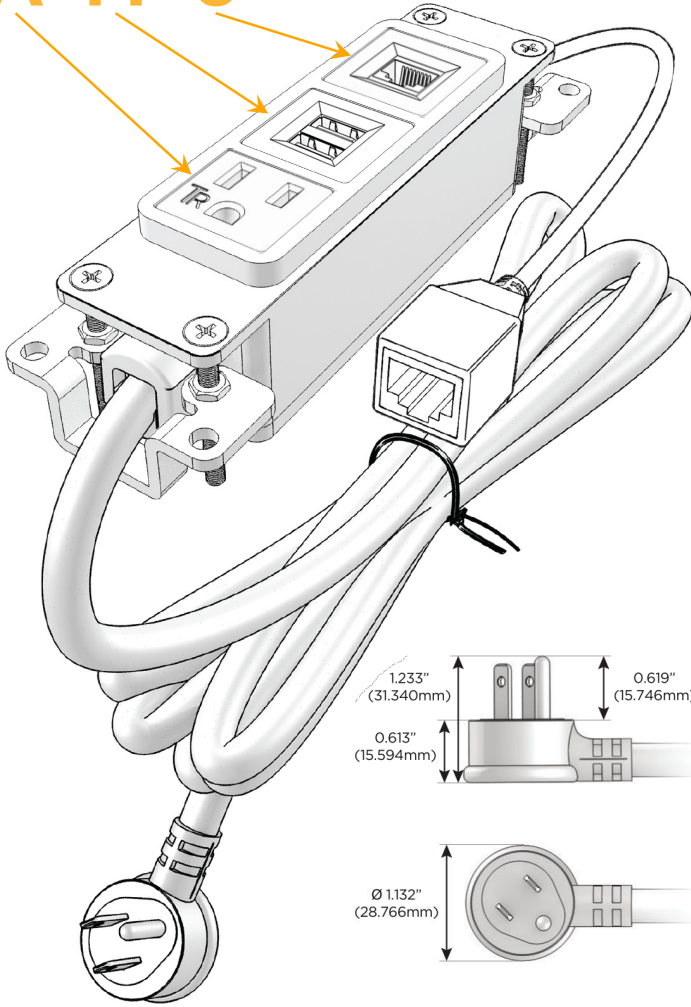

Bezel Finish: **SPECIAL ANTIQUE BRONZE (ABS)**

Custom Finishes Available M-POWER-3TW-AM6-APAB

Features:

Module/Port Options:

- A** Tamper Resistant AC Receptacle
- E** USB-A & USB-C (20W)
- M** Double USB-A (Fast Charging Ports - 18W)
- H** HDMI
- 6** CAT 6
- 12** RJ 12
- X** Switched AC
- Y** 3-Way Switch (Low Voltage)
- V** USB-C (45W High Speed Charging Port)
- S** USB-C (25W High Speed Charging Port)
- R** Switched AC (Rocker Switch)
- D** Dimmer Switch

Plug:

Supplied with Low Profile Flat 45° Angle 120 VAC Plug

Optional Standard Straight 120 VAC Plug

Optional Straight 120 VAC Pass-through Plug

- CLEAN, COMPACT DESIGN
- STREAMLINED
- LOW PROFILE
- SIDE-EXITING CORDS
- PLUG & PLAY
- 6' AC CORD & PLUG (FLAT PLUG STANDARD)
- CUSTOMIZABLE CONFIGURATIONS AND FINISHES
- UL LISTED FOR MOUNTING IN FURNITURE
- 15A

M-POWER-3T

AC POWER & DATA CONNECTIVITY SOLUTION

M-POWER-3TW-AM6-APAB

Specs:

Modules/Ports:

- A** Tamper Resistant AC Receptacle
- M** Double USB-A (Fast Charging Ports - 18W)
- 6** CAT 6

A M 6

Distributed by