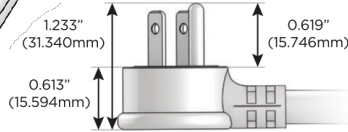

M-POWER-3T

AC POWER & DATA CONNECTIVITY SOLUTION

M-POWER-3TW-AM6-APAB

Specs:

Modules/Ports:

- A** Tamper Resistant AC Receptacle
- M** Double USB-A (Fast Charging Ports - 18W)
- 6** CAT 6

A M 6

Distributed by