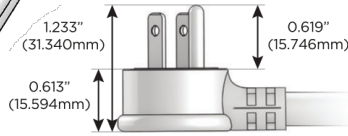

### Plug:

Supplied with Low Profile Flat 45° Angle 120 VAC Plug

Optional Standard Straight 120 VAC Plug

Optional Straight 120 VAC Pass-through Plug

- CLEAN, COMPACT DESIGN
- STREAMLINED
- LOW PROFILE
- SIDE-EXITING CORDS
- PLUG & PLAY
- 6' AC CORD & PLUG (FLAT PLUG STANDARD)
- CUSTOMIZABLE CONFIGURATIONS AND FINISHES
- UL LISTED FOR MOUNTING IN FURNITURE
- 15A

# M-POWER-3T

AC POWER & DATA CONNECTIVITY SOLUTION

M-POWER-3TW-AEX-WB

Specs:

**Modules/Ports:**

- A** Tamper Resistant AC Receptacle
- E** USB-A & USB-C (20W)
- X** Switched AC

**A E X**

TOP