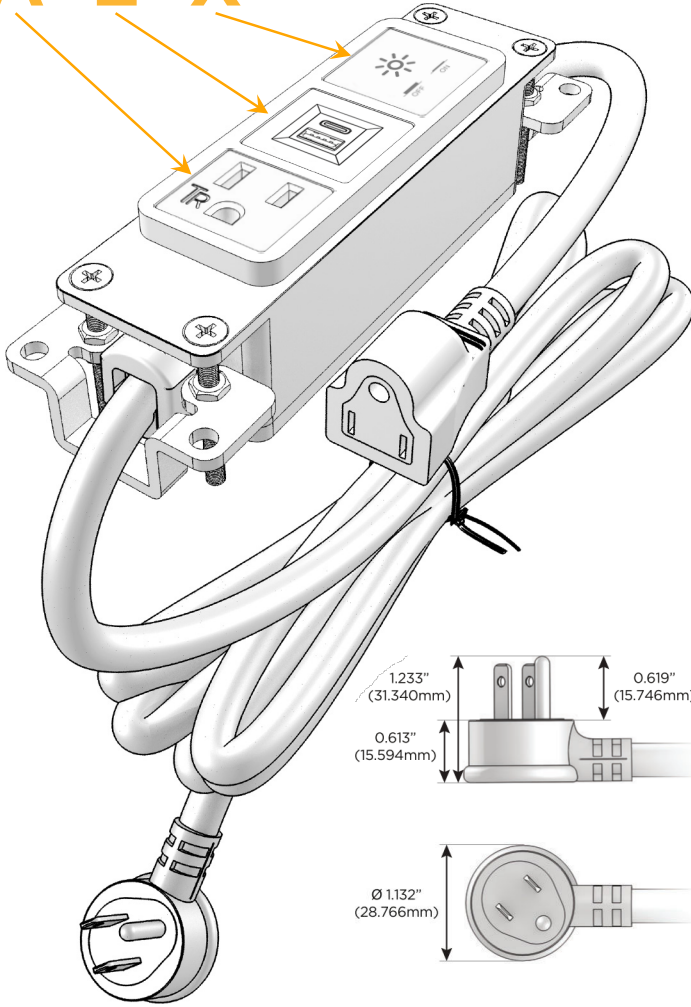

### Module/Port Options:

- A** Tamper Resistant AC Receptacle
- E** USB-A & USB-C (20W)
- M** Double USB-A (Fast Charging Ports - 18W)
- H** HDMI
- 6** CAT 6
- 12** RJ 12
- X** Switched AC
- Y** 3-Way Switch (Low Voltage)
- V** USB-C (45W High Speed Charging Port)
- S** USB-C (25W High Speed Charging Port)
- R** Switched AC (Rocker Switch)
- D** Dimmer Switch

### Plug:

Supplied with Low Profile Flat 45° Angle 120 VAC Plug

Optional Standard Straight 120 VAC Plug

Optional Straight 120 VAC Pass-through Plug

- CLEAN, COMPACT DESIGN
- STREAMLINED
- LOW PROFILE
- SIDE-EXITING CORDS
- PLUG & PLAY
- 6' AC CORD & PLUG (FLAT PLUG STANDARD)
- CUSTOMIZABLE CONFIGURATIONS AND FINISHES
- UL LISTED FOR MOUNTING IN FURNITURE
- 15A

# M-POWER-3T

AC POWER & DATA CONNECTIVITY SOLUTION

M-POWER-3TW-AEX-WB

Specs:

**Modules/Ports:**

- A** Tamper Resistant AC Receptacle
- E** USB-A & USB-C (20W)
- X** Switched AC

**A E X**

TOP