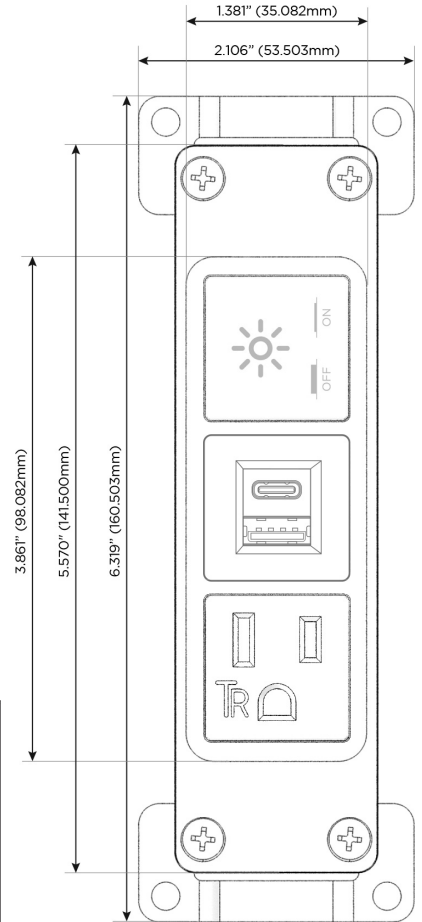

### Module/Port Options:

- A** Tamper Resistant AC Receptacle
- E** USB-A & USB-C (20W)
- M** Double USB-A (Fast Charging Ports - 18W)
- H** HDMI
- 6** CAT 6
- 12** RJ 12
- X** Switched AC
- Y** 3-Way Switch (Low Voltage)
- V** USB-C (45W High Speed Charging Port)
- S** USB-C (25W High Speed Charging Port)
- R** Switched AC (Rocker Switch)
- D** Dimmer Switch

### Plug:

Supplied with Low Profile Flat 45° Angle 120 VAC Plug

Optional Standard Straight 120 VAC Plug

Optional Straight 120 VAC Pass-through Plug

- CLEAN, COMPACT DESIGN
- STREAMLINED
- LOW PROFILE
- SIDE-EXITING CORDS
- PLUG & PLAY
- 6' AC CORD & PLUG (FLAT PLUG STANDARD)
- CUSTOMIZABLE CONFIGURATIONS AND FINISHES
- UL LISTED FOR MOUNTING IN FURNITURE
- 15A

# M-POWER-3T

AC POWER & DATA CONNECTIVITY SOLUTION

M-POWER-3TW-AEX-WB

Specs:

**Modules/Ports:**

- A** Tamper Resistant AC Receptacle
- E** USB-A & USB-C (20W)
- X** Switched AC

**A E X**

TOP