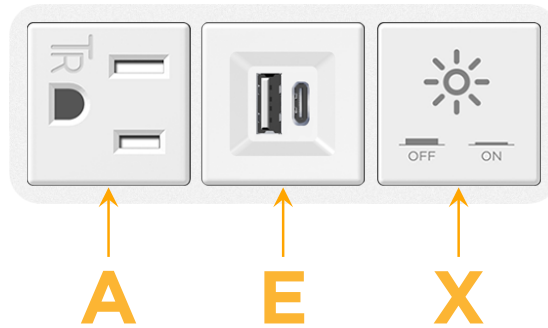

M-POWER-3T

AC POWER & DATA CONNECTIVITY SOLUTION

M-POWER-3TW-AEX-WB

Distributed by

Mormax Company, Inc.

8 Westchester Plaza

Elmsford, NY 10523

914-699-0101

sales@mormax.com

mormax.com

Metro Light & Power's line of power & data solutions offers sophisticated design elements combined with greater ease of installation. Streamlined and low-profile, enhanced by side-exiting cords, our outlets advance the industry with their cutting edge look and feel. We believe flexibility is key, and we provide a variety of mounting options, including the ability to mount in limited spaces. Our outlets are available in many finishes and configurations, in addition to a custom color and finish capability for our clients.

Bezel Finish: **WHITE (STEEL)**

Custom Finishes Available M-POWER-3TW-AEX-WB

Features:

Module/Port Options:

- **A** Tamper Resistant AC Receptacle
- **E** USB-A & USB-C (20W)
- **M** Double USB-A (Fast Charging Ports - 18W)
- **H** HDMI
- **6** CAT 6
- **12** RJ 12
- **X** Switched AC
- **Y** 3-Way Switch (Low Voltage)
- **V** USB-C (45W High Speed Charging Port)
- **S** USB-C (25W High Speed Charging Port)
- **R** Switched AC (Rocker Switch)
- **D** Dimmer Switch

Plug:

Supplied with Low Profile Flat 45° Angle 120 VAC Plug

Optional Standard Straight 120 VAC Plug

Optional Straight 120 VAC Pass-through Plug

- CLEAN, COMPACT DESIGN
- STREAMLINED
- LOW PROFILE
- SIDE-EXITING CORDS
- PLUG & PLAY
- 6' AC CORD & PLUG (FLAT PLUG STANDARD)
- CUSTOMIZABLE CONFIGURATIONS AND FINISHES
- UL LISTED FOR MOUNTING IN FURNITURE
- 15A