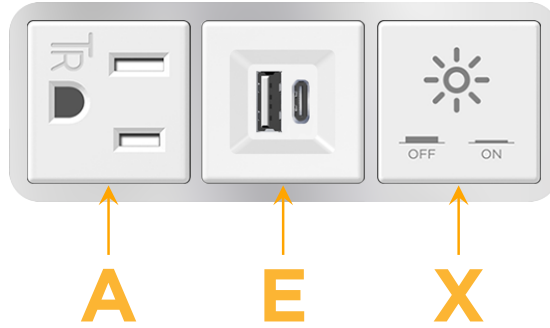

Bezel Finish: **STAINLESS STEEL MIRROR FINISH**

Custom Finishes Available M-POWER-3TW-AEX-SS8B

Features:

Module/Port Options:

- A** Tamper Resistant AC Receptacle
- E** USB-A & USB-C (20W)
- M** Double USB-A (Fast Charging Ports - 18W)
- H** HDMI
- 6** CAT 6
- 12** RJ 12
- X** Switched AC
- Y** 3-Way Switch (Low Voltage)
- V** USB-C (45W High Speed Charging Port)
- S** USB-C (25W High Speed Charging Port)
- R** Switched AC (Rocker Switch)
- D** Dimmer Switch

Plug:

Supplied with Low Profile Flat 45° Angle 120 VAC Plug

Optional Standard Straight 120 VAC Plug

Optional Straight 120 VAC Pass-through Plug

- CLEAN, COMPACT DESIGN
- STREAMLINED
- LOW PROFILE
- SIDE-EXITING CORDS
- PLUG & PLAY
- 6' AC CORD & PLUG (FLAT PLUG STANDARD)
- CUSTOMIZABLE CONFIGURATIONS AND FINISHES
- UL LISTED FOR MOUNTING IN FURNITURE
- 15A

M-POWER-3T

AC POWER & DATA CONNECTIVITY SOLUTION

M-POWER-3TW-AEX-SS8B

Specs:

Modules/Ports:

- A** Tamper Resistant AC Receptacle
- E** USB-A & USB-C (20W)
- X** Switched AC

Distributed by

Mormax Company, Inc.