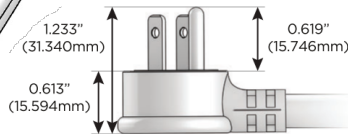

Mormax Company, Inc.

8 Westchester Plaza

Elmsford, NY 10523

914-699-0101

sales@mormax.com

mormax.com

A E X