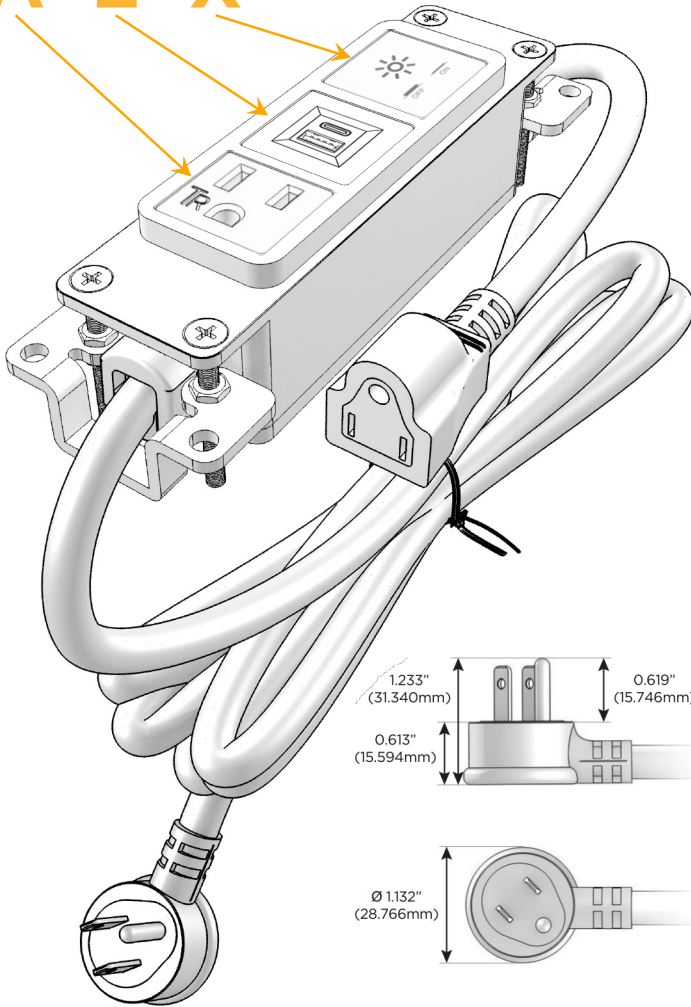

M-POWER-3T

AC POWER & DATA CONNECTIVITY SOLUTION

M-POWER-3TW-AEX-SS8B

Specs:

Modules/Ports:

- **A** Tamper Resistant AC Receptacle
- **E** USB-A & USB-C (20W)
- **X** Switched AC

Distributed by

Mormax Company, Inc.

8 Westchester Plaza

Elmsford, NY 10523

914-699-0101

sales@mormax.com

mormax.com

A E X