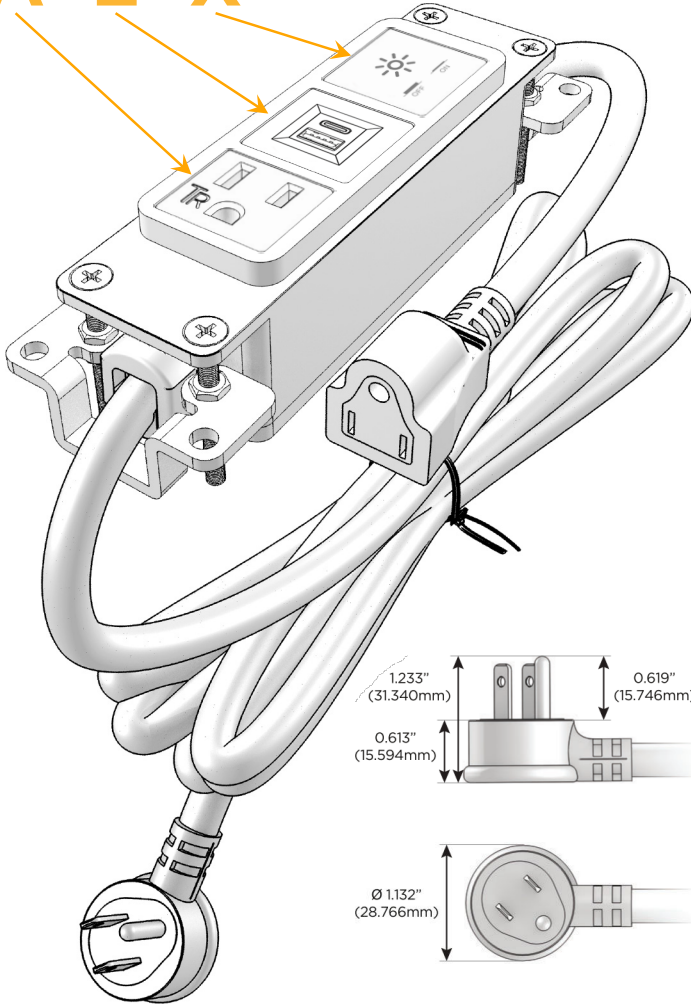

Bezel Finish: **SATIN NICKEL (ABS)**

Custom Finishes Available M-POWER-3TW-AEX-SAB

Features:

Module/Port Options:

- A** Tamper Resistant AC Receptacle
- E** USB-A & USB-C (20W)
- M** Double USB-A (Fast Charging Ports - 18W)
- H** HDMI
- 6** CAT 6
- 12** RJ 12
- X** Switched AC
- Y** 3-Way Switch (Low Voltage)
- V** USB-C (45W High Speed Charging Port)
- S** USB-C (25W High Speed Charging Port)
- R** Switched AC (Rocker Switch)
- D** Dimmer Switch

Plug:

Supplied with Low Profile Flat 45° Angle 120 VAC Plug

Optional Standard Straight 120 VAC Plug

Optional Straight 120 VAC Pass-through Plug

- CLEAN, COMPACT DESIGN
- STREAMLINED
- LOW PROFILE
- SIDE-EXITING CORDS
- PLUG & PLAY
- 6' AC CORD & PLUG (FLAT PLUG STANDARD)
- CUSTOMIZABLE CONFIGURATIONS AND FINISHES
- UL LISTED FOR MOUNTING IN FURNITURE
- 15A

M-POWER-3T

AC POWER & DATA CONNECTIVITY SOLUTION

M-POWER-3TW-AEX-SAB

Specs:

Modules/Ports:

- A** Tamper Resistant AC Receptacle
- E** USB-A & USB-C (20W)
- X** Switched AC

A E X

Distributed by