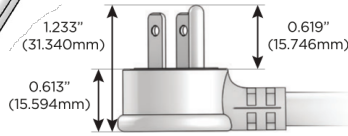

Plug:

Supplied with Low Profile Flat 45° Angle 120 VAC Plug

Optional Standard Straight 120 VAC Plug

Optional Straight 120 VAC Pass-through Plug

- CLEAN, COMPACT DESIGN
- STREAMLINED
- LOW PROFILE
- SIDE-EXITING CORDS
- PLUG & PLAY
- 6' AC CORD & PLUG (FLAT PLUG STANDARD)
- CUSTOMIZABLE CONFIGURATIONS AND FINISHES
- UL LISTED FOR MOUNTING IN FURNITURE
- 15A

M-POWER-3T

AC POWER & DATA CONNECTIVITY SOLUTION

M-POWER-3TW-AEX-SAB

Specs:

Modules/Ports:

- A** Tamper Resistant AC Receptacle
- E** USB-A & USB-C (20W)
- X** Switched AC

A E X

Distributed by