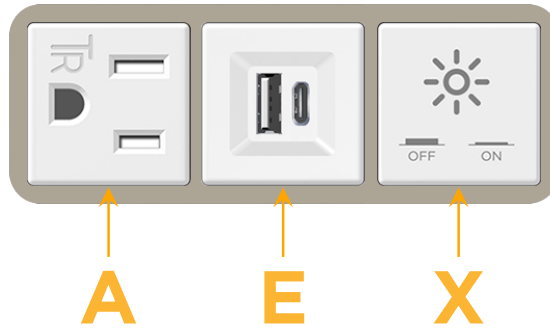

Bezel Finish: **SATIN NICKEL (ABS)**

Custom Finishes Available M-POWER-3TW-AEX-SAB

Features:

Module/Port Options:

- A** Tamper Resistant AC Receptacle
- E** USB-A & USB-C (20W)
- M** Double USB-A (Fast Charging Ports - 18W)
- H** HDMI
- 6** CAT 6
- 12** RJ 12
- X** Switched AC
- Y** 3-Way Switch (Low Voltage)
- V** USB-C (45W High Speed Charging Port)
- S** USB-C (25W High Speed Charging Port)
- R** Switched AC (Rocker Switch)
- D** Dimmer Switch

Plug:

Supplied with Low Profile Flat 45° Angle 120 VAC Plug

Optional Standard Straight 120 VAC Plug

Optional Straight 120 VAC Pass-through Plug

- CLEAN, COMPACT DESIGN
- STREAMLINED
- LOW PROFILE
- SIDE-EXITING CORDS
- PLUG & PLAY
- 6' AC CORD & PLUG (FLAT PLUG STANDARD)
- CUSTOMIZABLE CONFIGURATIONS AND FINISHES
- UL LISTED FOR MOUNTING IN FURNITURE
- 15A

M-POWER-3T

AC POWER & DATA CONNECTIVITY SOLUTION

M-POWER-3TW-AEX-SAB

Specs:

Modules/Ports:

- A** Tamper Resistant AC Receptacle
- E** USB-A & USB-C (20W)
- X** Switched AC

A E X

Distributed by