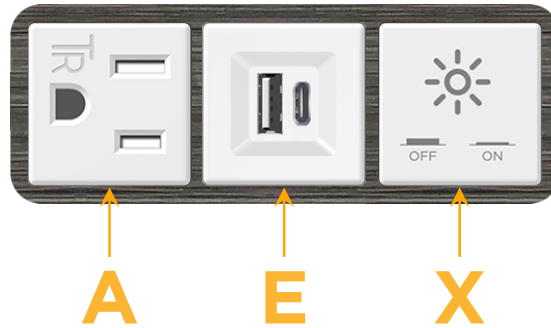

M-POWER-3T

AC POWER & DATA CONNECTIVITY SOLUTION

M-POWER-3TW-AEX-S3AB

Distributed by

Mormax Company, Inc.

8 Westchester Plaza

Elmsford, NY 10523

914-699-0101

sales@mormax.com

mormax.com

Metro Light & Power's line of power & data solutions offers sophisticated design elements combined with greater ease of installation. Streamlined and low-profile, enhanced by side-exiting cords, our outlets advance the industry with their cutting edge look and feel. We believe flexibility is key, and we provide a variety of mounting options, including the ability to mount in limited spaces. Our outlets are available in many finishes and configurations, in addition to a custom color and finish capability for our clients.

Bezel Finish: **GUNMETAL (ABS)**

Custom Finishes Available M-POWER-3TW-AEX-S3AB

Features:

Module/Port Options:

- **A** Tamper Resistant AC Receptacle
- **E** USB-A & USB-C (20W)
- **M** Double USB-A (Fast Charging Ports - 18W)
- **H** HDMI
- **6** CAT 6
- **12** RJ 12
- **X** Switched AC
- **Y** 3-Way Switch (Low Voltage)
- **V** USB-C (45W High Speed Charging Port)
- **S** USB-C (25W High Speed Charging Port)
- **R** Switched AC (Rocker Switch)
- **D** Dimmer Switch

Plug:

Supplied with Low Profile Flat 45° Angle 120 VAC Plug

Optional Standard Straight 120 VAC Plug

Optional Straight 120 VAC Pass-through Plug

- CLEAN, COMPACT DESIGN
- STREAMLINED
- LOW PROFILE
- SIDE-EXITING CORDS
- PLUG & PLAY
- 6' AC CORD & PLUG (FLAT PLUG STANDARD)
- CUSTOMIZABLE CONFIGURATIONS AND FINISHES
- UL LISTED FOR MOUNTING IN FURNITURE
- 15A