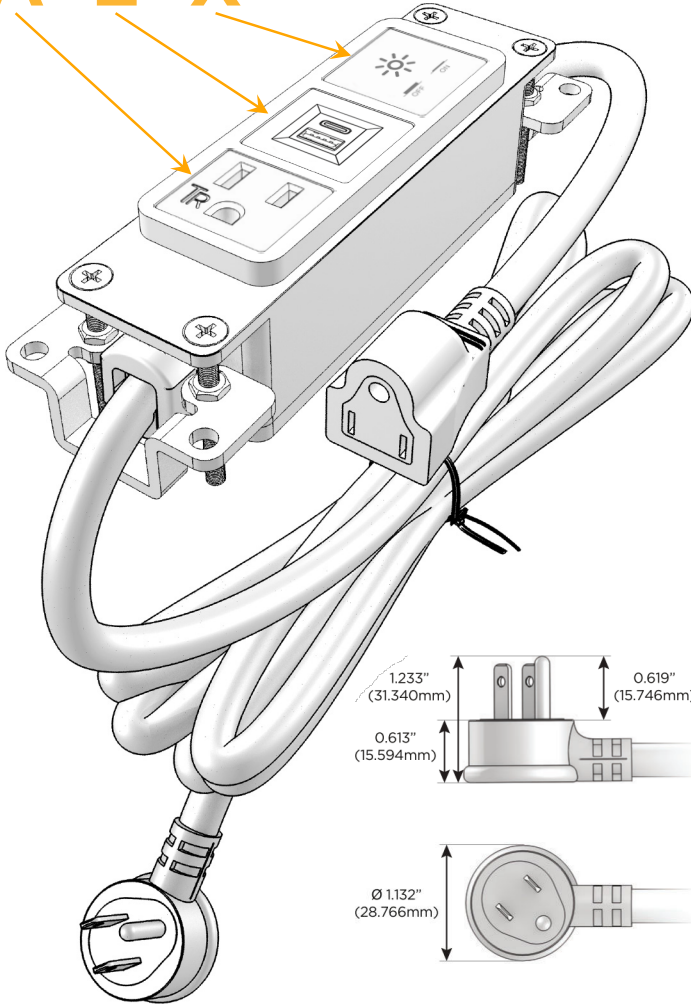

M-POWER-3T

AC POWER & DATA CONNECTIVITY SOLUTION

M-POWER-3TW-AEX-S3AB

Specs:

Modules/Ports:

- **A** Tamper Resistant AC Receptacle
- **E** USB-A & USB-C (20W)
- **X** Switched AC

Distributed by

Mormax Company, Inc.

8 Westchester Plaza

Elmsford, NY 10523

914-699-0101

sales@mormax.com

mormax.com

A E X