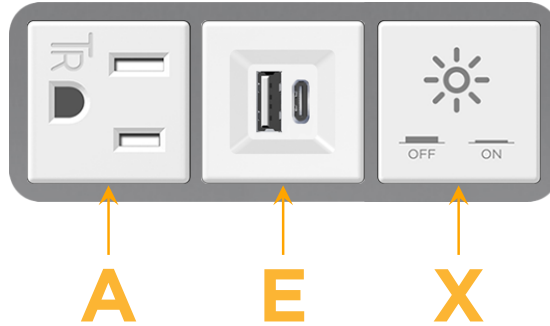

Bezel Finish: **MAGNESIUM (ABS)**

Custom Finishes Available M-POWER-3TW-AEX-MAB

Features:

Module/Port Options:

- A** Tamper Resistant AC Receptacle
- E** USB-A & USB-C (20W)
- M** Double USB-A (Fast Charging Ports - 18W)
- H** HDMI
- 6** CAT 6
- 12** RJ 12
- X** Switched AC
- Y** 3-Way Switch (Low Voltage)
- V** USB-C (45W High Speed Charging Port)
- S** USB-C (25W High Speed Charging Port)
- R** Switched AC (Rocker Switch)
- D** Dimmer Switch

Plug:

Supplied with Low Profile Flat 45° Angle 120 VAC Plug

Optional Standard Straight 120 VAC Plug

Optional Straight 120 VAC Pass-through Plug

- CLEAN, COMPACT DESIGN
- STREAMLINED
- LOW PROFILE
- SIDE-EXITING CORDS
- PLUG & PLAY
- 6' AC CORD & PLUG (FLAT PLUG STANDARD)
- CUSTOMIZABLE CONFIGURATIONS AND FINISHES
- UL LISTED FOR MOUNTING IN FURNITURE
- 15A

M-POWER-3T

AC POWER & DATA CONNECTIVITY SOLUTION

M-POWER-3TW-AEX-MAB

Specs:

Modules/Ports:

- A** Tamper Resistant AC Receptacle
- E** USB-A & USB-C (20W)
- X** Switched AC

TOP

Distributed by