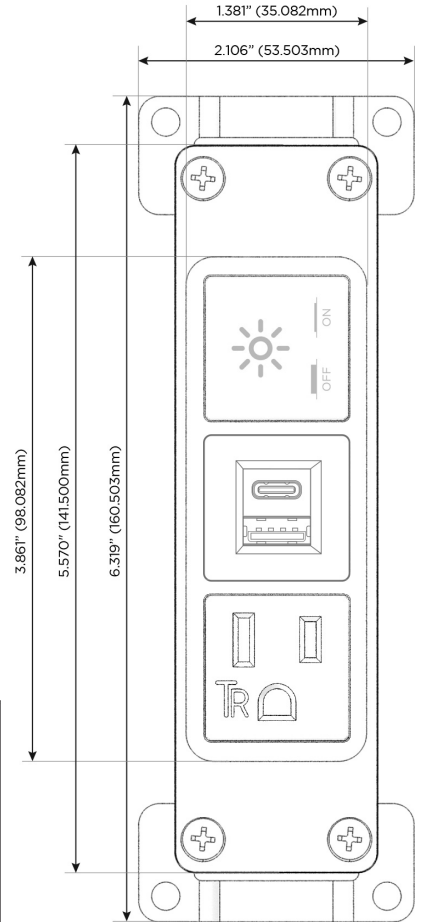

Bezel Finish: **MAGNESIUM (ABS)**

Custom Finishes Available M-POWER-3TW-AEX-MAB

Features:

Module/Port Options:

- A** Tamper Resistant AC Receptacle
- E** USB-A & USB-C (20W)
- M** Double USB-A (Fast Charging Ports - 18W)
- H** HDMI
- 6** CAT 6
- 12** RJ 12
- X** Switched AC
- Y** 3-Way Switch (Low Voltage)
- V** USB-C (45W High Speed Charging Port)
- S** USB-C (25W High Speed Charging Port)
- R** Switched AC (Rocker Switch)
- D** Dimmer Switch

Plug:

Supplied with Low Profile Flat 45° Angle 120 VAC Plug

Optional Standard Straight 120 VAC Plug

Optional Straight 120 VAC Pass-through Plug

- CLEAN, COMPACT DESIGN
- STREAMLINED
- LOW PROFILE
- SIDE-EXITING CORDS
- PLUG & PLAY
- 6' AC CORD & PLUG (FLAT PLUG STANDARD)
- CUSTOMIZABLE CONFIGURATIONS AND FINISHES
- UL LISTED FOR MOUNTING IN FURNITURE
- 15A

M-POWER-3T

AC POWER & DATA CONNECTIVITY SOLUTION

M-POWER-3TW-AEX-MAB

Specs:

Modules/Ports:

- A** Tamper Resistant AC Receptacle
- E** USB-A & USB-C (20W)
- X** Switched AC

TOP

Distributed by