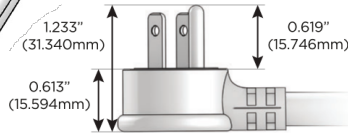

Plug:

Supplied with Low Profile Flat 45° Angle 120 VAC Plug

Optional Standard Straight 120 VAC Plug

Optional Straight 120 VAC Pass-through Plug

- CLEAN, COMPACT DESIGN
- STREAMLINED
- LOW PROFILE
- SIDE-EXITING CORDS
- PLUG & PLAY
- 6' AC CORD & PLUG (FLAT PLUG STANDARD)
- CUSTOMIZABLE CONFIGURATIONS AND FINISHES
- UL LISTED FOR MOUNTING IN FURNITURE
- 15A

M-POWER-3T

AC POWER & DATA CONNECTIVITY SOLUTION

M-POWER-3TW-AEX-MAB

Specs:

Modules/Ports:

- A** Tamper Resistant AC Receptacle
- E** USB-A & USB-C (20W)
- X** Switched AC

TOP

Distributed by