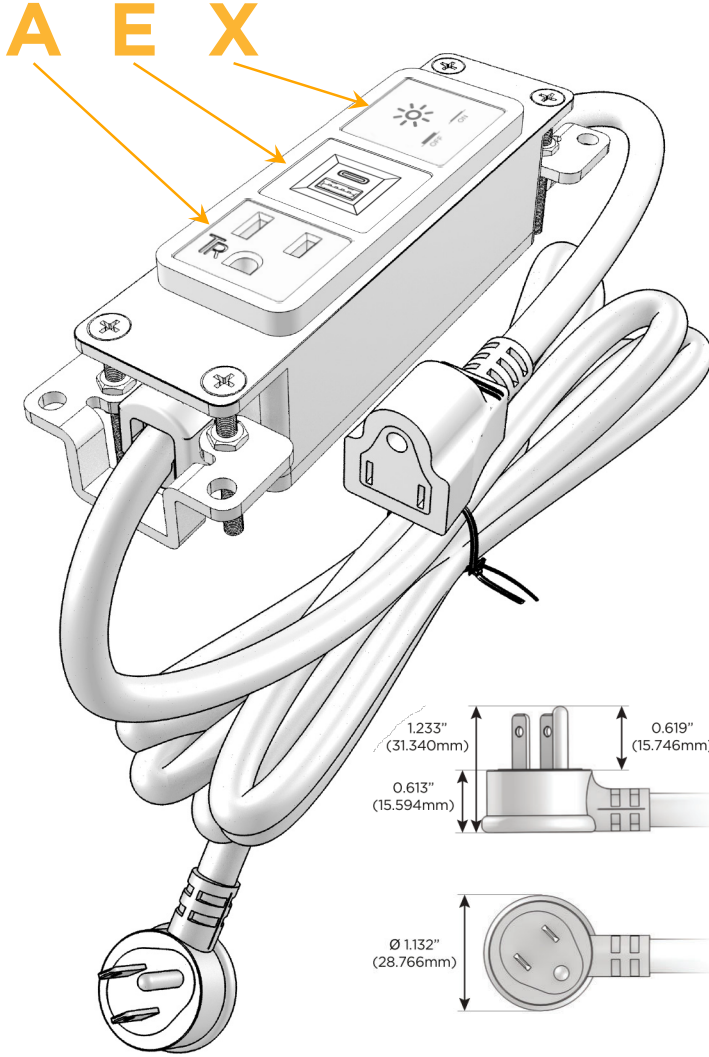

Bezel Finish: **MAGNESIUM (ABS)**

Custom Finishes Available M-POWER-3TW-AEX-MAB

Features:

Module/Port Options:

- A** Tamper Resistant AC Receptacle
- E** USB-A & USB-C (20W)
- M** Double USB-A (Fast Charging Ports - 18W)
- H** HDMI
- 6** CAT 6
- 12** RJ 12
- X** Switched AC
- Y** 3-Way Switch (Low Voltage)
- V** USB-C (45W High Speed Charging Port)
- S** USB-C (25W High Speed Charging Port)
- R** Switched AC (Rocker Switch)
- D** Dimmer Switch

Plug:

Supplied with Low Profile Flat 45° Angle 120 VAC Plug

Optional Standard Straight 120 VAC Plug

Optional Straight 120 VAC Pass-through Plug

- CLEAN, COMPACT DESIGN
- STREAMLINED
- LOW PROFILE
- SIDE-EXITING CORDS
- PLUG & PLAY
- 6' AC CORD & PLUG (FLAT PLUG STANDARD)
- CUSTOMIZABLE CONFIGURATIONS AND FINISHES
- UL LISTED FOR MOUNTING IN FURNITURE
- 15A

M-POWER-3T

AC POWER & DATA CONNECTIVITY SOLUTION

M-POWER-3TW-AEX-MAB

Specs:

Modules/Ports:

- A** Tamper Resistant AC Receptacle
- E** USB-A & USB-C (20W)
- X** Switched AC

TOP

Distributed by