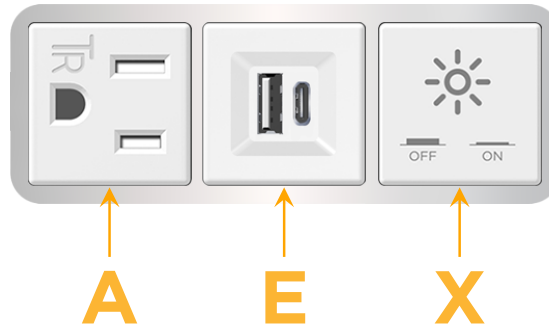

Bezel Finish: **CHROME (ABS)**
Custom Finishes Available M-POWER-3TW-AEX-CRAB

Features:

Module/Port Options:

- A** Tamper Resistant AC Receptacle
- E** USB-A & USB-C (20W)
- M** Double USB-A (Fast Charging Ports - 18W)
- H** HDMI
- 6** CAT 6
- 12** RJ 12
- X** Switched AC
- Y** 3-Way Switch (Low Voltage)
- V** USB-C (45W High Speed Charging Port)
- S** USB-C (25W High Speed Charging Port)
- R** Switched AC (Rocker Switch)
- D** Dimmer Switch

Plug:

- Supplied with Low Profile Flat 45° Angle 120 VAC Plug
- Optional Standard Straight 120 VAC Plug
- Optional Straight 120 VAC Pass-through Plug

- CLEAN, COMPACT DESIGN
- STREAMLINED
- LOW PROFILE
- SIDE-EXITING CORDS
- PLUG & PLAY
- 6' AC CORD & PLUG (FLAT PLUG STANDARD)
- CUSTOMIZABLE CONFIGURATIONS AND FINISHES
- UL LISTED FOR MOUNTING IN FURNITURE
- 15A

M-POWER-3T

AC POWER & DATA CONNECTIVITY SOLUTION

M-POWER-3TW-AEX-CRAB

Specs:

Modules/Ports:

- A** Tamper Resistant AC Receptacle
- E** USB-A & USB-C (20W)
- X** Switched AC

Distributed by

Mormax Company, Inc.