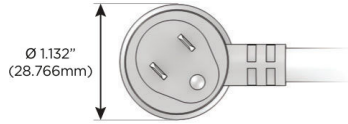

Mormax Company, Inc.

8 Westchester Plaza

Elmsford, NY 10523

914-699-0101

sales@mormax.com

mormax.com

A E X