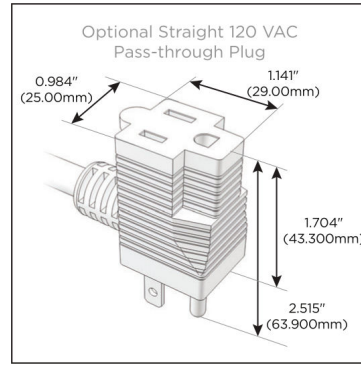

M-POWER-3T

AC POWER & DATA CONNECTIVITY SOLUTION

M-POWER-3TW-AEX-CRAB

Specs:

Modules/Ports:

- **A** Tamper Resistant AC Receptacle
- **E** USB-A & USB-C (20W)
- **X** Switched AC

Distributed by

Mormax Company, Inc.

8 Westchester Plaza

Elmsford, NY 10523

914-699-0101

sales@mormax.com

mormax.com

A E X