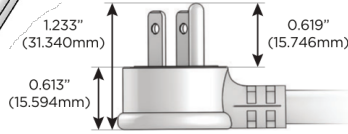

Mormax Company, Inc.

8 Westchester Plaza

Elmsford, NY 10523

914-699-0101

sales@mormax.com

mormax.com

A E X