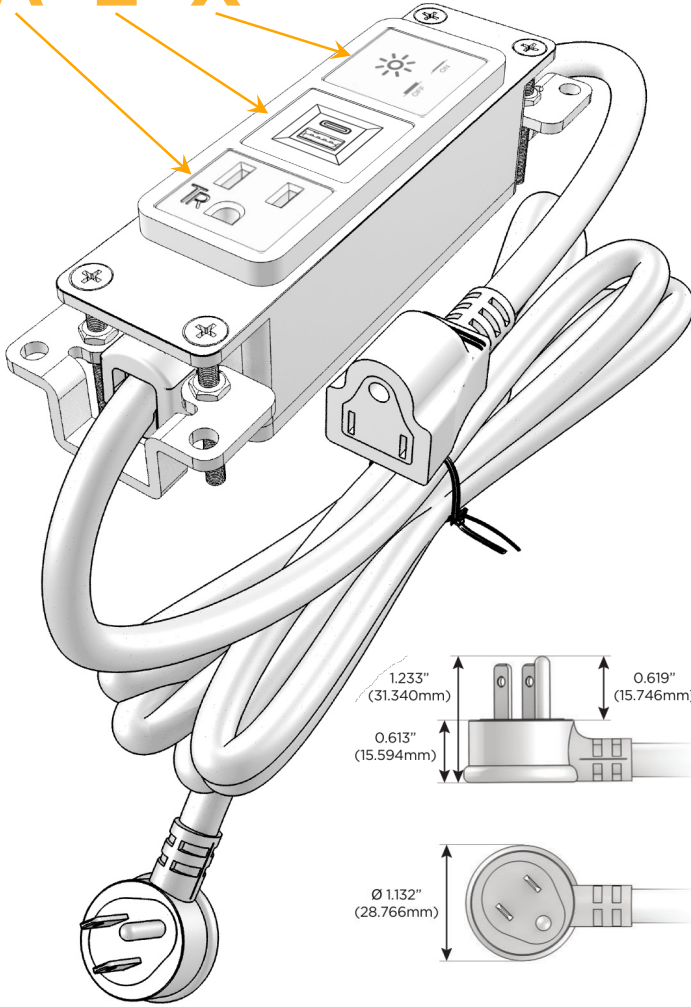

M-POWER-3T

AC POWER & DATA CONNECTIVITY SOLUTION

M-POWER-3TW-AEX-CRAB

Specs:

Modules/Ports:

- **A** Tamper Resistant AC Receptacle
- **E** USB-A & USB-C (20W)
- **X** Switched AC

Distributed by

Mormax Company, Inc.

8 Westchester Plaza

Elmsford, NY 10523

914-699-0101

sales@mormax.com

mormax.com

A E X