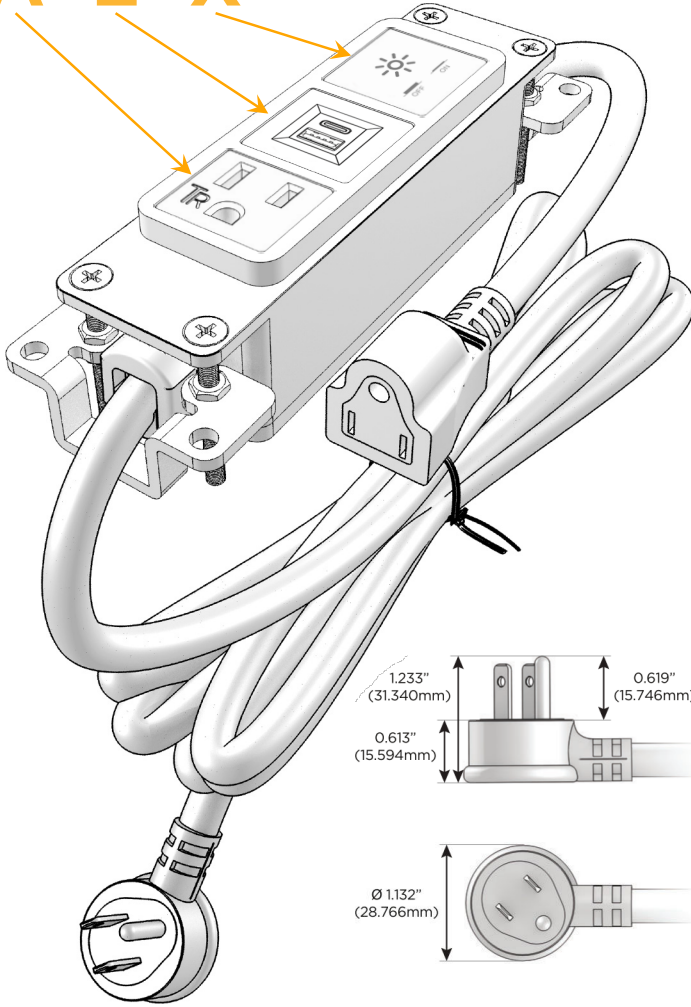

M-POWER-3T

AC POWER & DATA CONNECTIVITY SOLUTION

M-POWER-3TW-AEX-BZAB

Specs:

Modules/Ports:

- **A** Tamper Resistant AC Receptacle
- **E** USB-A & USB-C (20W)
- **X** Switched AC

Distributed by

Mormax Company, Inc.

8 Westchester Plaza

Elmsford, NY 10523

914-699-0101

sales@mormax.com

mormax.com

A E X