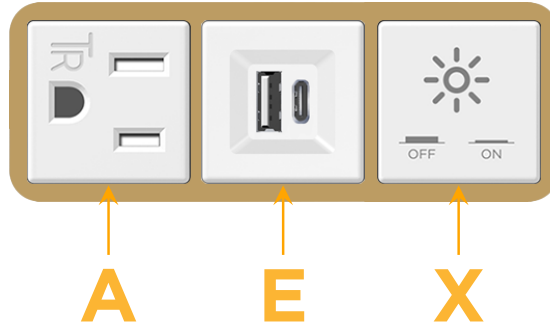

Bezel Finish: **STANDARD BRONZE (ABS)**

Custom Finishes Available M-POWER-3TW-AEX-BZAB

Features:

Module/Port Options:

- A** Tamper Resistant AC Receptacle
- E** USB-A & USB-C (20W)
- M** Double USB-A (Fast Charging Ports - 18W)
- H** HDMI
- 6** CAT 6
- 12** RJ 12
- X** Switched AC
- Y** 3-Way Switch (Low Voltage)
- V** USB-C (45W High Speed Charging Port)
- S** USB-C (25W High Speed Charging Port)
- R** Switched AC (Rocker Switch)
- D** Dimmer Switch

Plug:

Supplied with Low Profile Flat 45° Angle 120 VAC Plug

Optional Standard Straight 120 VAC Plug

Optional Straight 120 VAC Pass-through Plug

- CLEAN, COMPACT DESIGN
- STREAMLINED
- LOW PROFILE
- SIDE-EXITING CORDS
- PLUG & PLAY
- 6' AC CORD & PLUG (FLAT PLUG STANDARD)
- CUSTOMIZABLE CONFIGURATIONS AND FINISHES
- UL LISTED FOR MOUNTING IN FURNITURE
- 15A

M-POWER-3T

AC POWER & DATA CONNECTIVITY SOLUTION

M-POWER-3TW-AEX-BZAB

Specs:

Modules/Ports:

- A** Tamper Resistant AC Receptacle
- E** USB-A & USB-C (20W)
- X** Switched AC

Distributed by

Mormax Company, Inc.