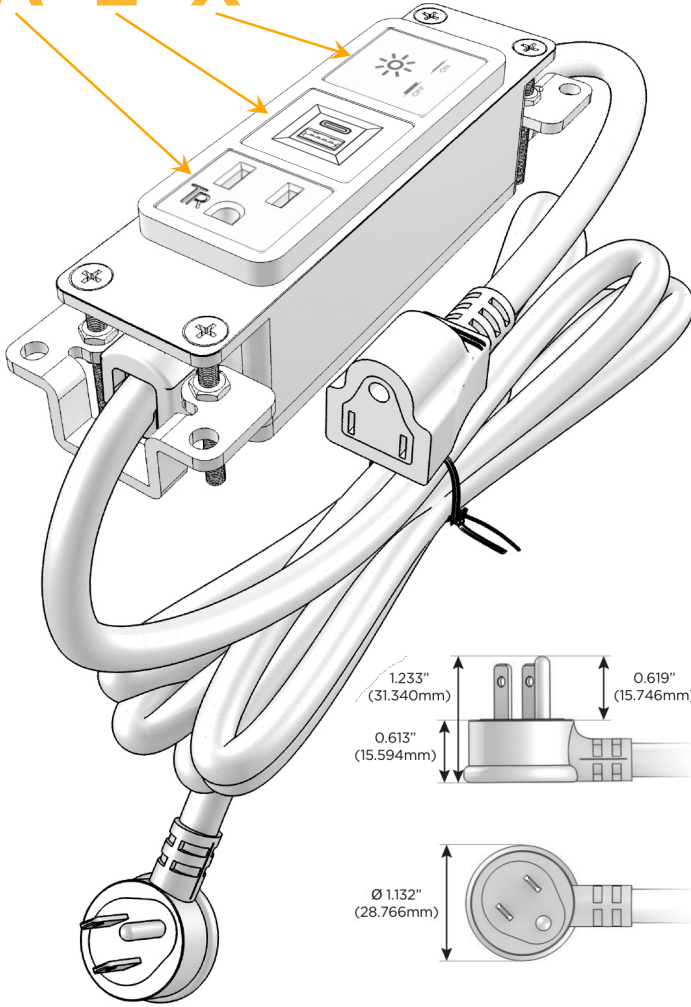

Bezel Finish: **ANTIQUED ARCHITECTURAL BRONZE (ABS)**

Custom Finishes Available M-POWER-3TW-AEX-BZ5AAB

Features:

Module/Port Options:

- A** Tamper Resistant AC Receptacle
- E** USB-A & USB-C (20W)
- M** Double USB-A (Fast Charging Ports - 18W)
- H** HDMI
- 6** CAT 6
- 12** RJ 12
- X** Switched AC
- Y** 3-Way Switch (Low Voltage)
- V** USB-C (45W High Speed Charging Port)
- S** USB-C (25W High Speed Charging Port)
- R** Switched AC (Rocker Switch)
- D** Dimmer Switch

Plug:

Supplied with Low Profile Flat 45° Angle 120 VAC Plug

Optional Standard Straight 120 VAC Plug

Optional Straight 120 VAC Pass-through Plug

- CLEAN, COMPACT DESIGN
- STREAMLINED
- LOW PROFILE
- SIDE-EXITING CORDS
- PLUG & PLAY
- 6' AC CORD & PLUG (FLAT PLUG STANDARD)
- CUSTOMIZABLE CONFIGURATIONS AND FINISHES
- UL LISTED FOR MOUNTING IN FURNITURE
- 15A

M-POWER-3T

AC POWER & DATA CONNECTIVITY SOLUTION

M-POWER-3TW-AEX-BZ5AAB

Specs:

Modules/Ports:

- A** Tamper Resistant AC Receptacle
- E** USB-A & USB-C (20W)
- X** Switched AC

A E X

Distributed by