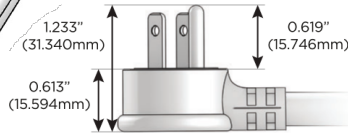

M-POWER-3T

AC POWER & DATA CONNECTIVITY SOLUTION

M-POWER-3TW-AEX-BZ5AAB

Specs:

Modules/Ports:

- A** Tamper Resistant AC Receptacle
- E** USB-A & USB-C (20W)
- X** Switched AC

A E X

Distributed by