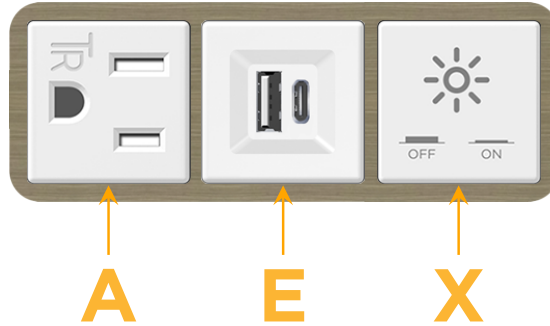

Bezel Finish: **ANTIQUED ARCHITECTURAL BRONZE (ABS)**

Custom Finishes Available M-POWER-3TW-AEX-BZ5AAB

Features:

Module/Port Options:

- A** Tamper Resistant AC Receptacle
- E** USB-A & USB-C (20W)
- M** Double USB-A (Fast Charging Ports - 18W)
- H** HDMI
- 6** CAT 6
- 12** RJ 12
- X** Switched AC
- Y** 3-Way Switch (Low Voltage)
- V** USB-C (45W High Speed Charging Port)
- S** USB-C (25W High Speed Charging Port)
- R** Switched AC (Rocker Switch)
- D** Dimmer Switch

Plug:

Supplied with Low Profile Flat 45° Angle 120 VAC Plug

Optional Standard Straight 120 VAC Plug

Optional Straight 120 VAC Pass-through Plug

- CLEAN, COMPACT DESIGN
- STREAMLINED
- LOW PROFILE
- SIDE-EXITING CORDS
- PLUG & PLAY
- 6' AC CORD & PLUG (FLAT PLUG STANDARD)
- CUSTOMIZABLE CONFIGURATIONS AND FINISHES
- UL LISTED FOR MOUNTING IN FURNITURE
- 15A

M-POWER-3T

AC POWER & DATA CONNECTIVITY SOLUTION

M-POWER-3TW-AEX-BZ5AAB

Specs:

Modules/Ports:

- A** Tamper Resistant AC Receptacle
- E** USB-A & USB-C (20W)
- X** Switched AC

A E X

Distributed by