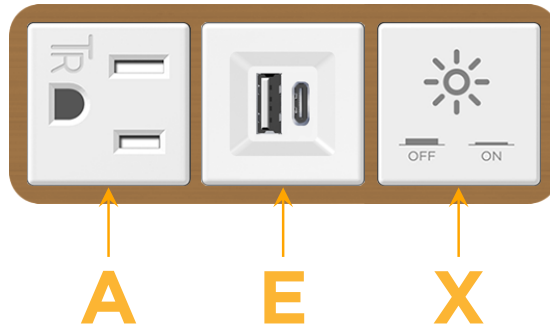

M-POWER-3T

AC POWER & DATA CONNECTIVITY SOLUTION

M-POWER-3TW-AEX-BZ4B

Distributed by

Mormax Company, Inc.

8 Westchester Plaza

Elmsford, NY 10523

914-699-0101

sales@mormax.com

mormax.com

Metro Light & Power's line of power & data solutions offers sophisticated design elements combined with greater ease of installation. Streamlined and low-profile, enhanced by side-exiting cords, our outlets advance the industry with their cutting edge look and feel. We believe flexibility is key, and we provide a variety of mounting options, including the ability to mount in limited spaces. Our outlets are available in many finishes and configurations, in addition to a custom color and finish capability for our clients.

Bezel Finish: **SOLID BRONZE BRUSHED**

Custom Finishes Available M-POWER-3TW-AEX-BZ4B

Features:

Module/Port Options:

- **A** Tamper Resistant AC Receptacle
- **E** USB-A & USB-C (20W)
- **M** Double USB-A (Fast Charging Ports - 18W)
- **H** HDMI
- **6** CAT 6
- **12** RJ 12
- **X** Switched AC
- **Y** 3-Way Switch (Low Voltage)
- **V** USB-C (45W High Speed Charging Port)
- **S** USB-C (25W High Speed Charging Port)
- **R** Switched AC (Rocker Switch)
- **D** Dimmer Switch

Plug:

Supplied with Low Profile Flat 45° Angle 120 VAC Plug

Optional Standard Straight 120 VAC Plug

Optional Straight 120 VAC Pass-through Plug

- CLEAN, COMPACT DESIGN
- STREAMLINED
- LOW PROFILE
- SIDE-EXITING CORDS
- PLUG & PLAY
- 6' AC CORD & PLUG (FLAT PLUG STANDARD)
- CUSTOMIZABLE CONFIGURATIONS AND FINISHES
- UL LISTED FOR MOUNTING IN FURNITURE
- 15A