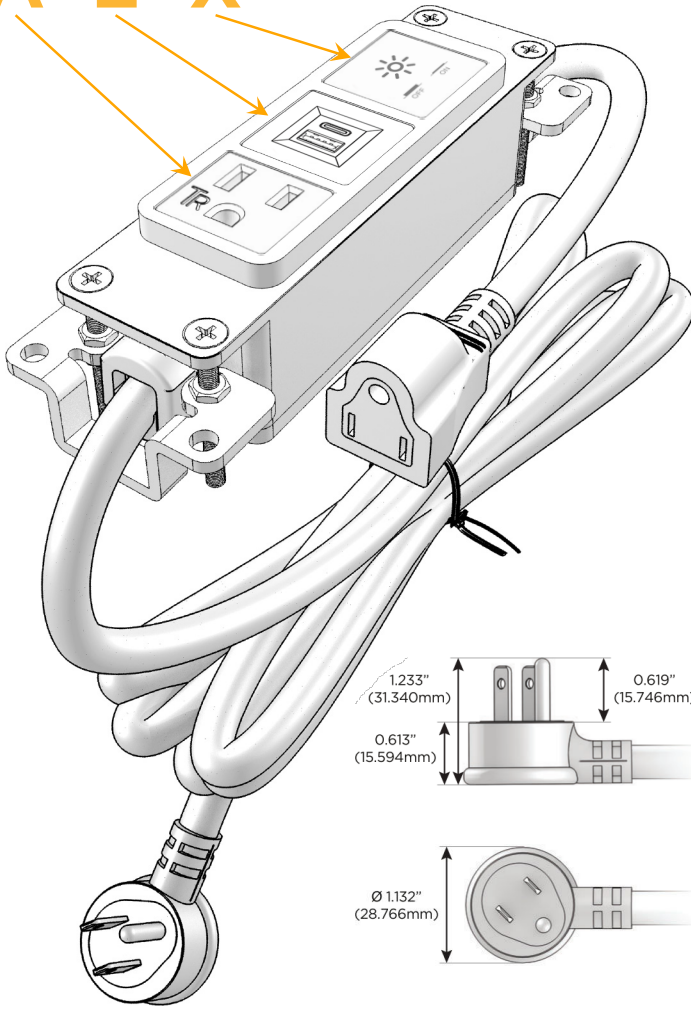

M-POWER-3T

AC POWER & DATA CONNECTIVITY SOLUTION

M-POWER-3TW-AEX-BZ4B

Specs:

Modules/Ports:

- **A** Tamper Resistant AC Receptacle
- **E** USB-A & USB-C (20W)
- **X** Switched AC

Distributed by

Mormax Company, Inc.

8 Westchester Plaza

Elmsford, NY 10523

914-699-0101

sales@mormax.com

mormax.com

A E X