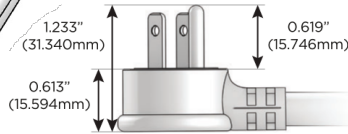

M-POWER-3T

AC POWER & DATA CONNECTIVITY SOLUTION

M-POWER-3TW-AEX-BRAB

Specs:

Modules/Ports:

- A** Tamper Resistant AC Receptacle
- E** USB-A & USB-C (20W)
- X** Switched AC

A E X

TOP