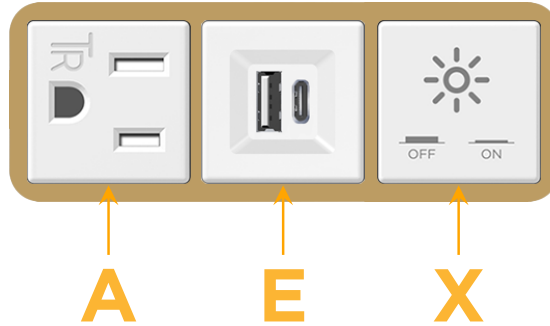

Bezel Finish: **BRASS (ABS)**

Custom Finishes Available M-POWER-3TW-AEX-BRAB

Features:

Module/Port Options:

- A** Tamper Resistant AC Receptacle
- E** USB-A & USB-C (20W)
- M** Double USB-A (Fast Charging Ports - 18W)
- H** HDMI
- 6** CAT 6
- 12** RJ 12
- X** Switched AC
- Y** 3-Way Switch (Low Voltage)
- V** USB-C (45W High Speed Charging Port)
- S** USB-C (25W High Speed Charging Port)
- R** Switched AC (Rocker Switch)
- D** Dimmer Switch

Plug:

Supplied with Low Profile Flat 45° Angle 120 VAC Plug

Optional Standard Straight 120 VAC Plug

Optional Straight 120 VAC Pass-through Plug

- CLEAN, COMPACT DESIGN
- STREAMLINED
- LOW PROFILE
- SIDE-EXITING CORDS
- PLUG & PLAY
- 6' AC CORD & PLUG (FLAT PLUG STANDARD)
- CUSTOMIZABLE CONFIGURATIONS AND FINISHES
- UL LISTED FOR MOUNTING IN FURNITURE
- 15A

M-POWER-3T

AC POWER & DATA CONNECTIVITY SOLUTION

M-POWER-3TW-AEX-BRAB

Specs:

Modules/Ports:

- A** Tamper Resistant AC Receptacle
- E** USB-A & USB-C (20W)
- X** Switched AC

A E X

TOP