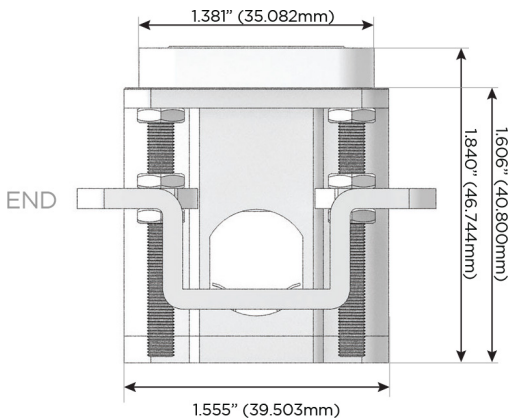

Plug:

Supplied with Low Profile Flat 45° Angle 120 VAC Plug

Optional Standard Straight 120 VAC Plug

Optional Straight 120 VAC Pass-through Plug

- CLEAN, COMPACT DESIGN
- STREAMLINED
- LOW PROFILE
- SIDE-EXITING CORDS
- PLUG & PLAY
- 6' AC CORD & PLUG (FLAT PLUG STANDARD)
- CUSTOMIZABLE CONFIGURATIONS AND FINISHES
- UL LISTED FOR MOUNTING IN FURNITURE
- 15A

M-POWER-3T

AC POWER & DATA CONNECTIVITY SOLUTION

M-POWER-3TW-AEX-BRAB

Specs:

Modules/Ports:

- A** Tamper Resistant AC Receptacle
- E** USB-A & USB-C (20W)
- X** Switched AC

A E X

TOP