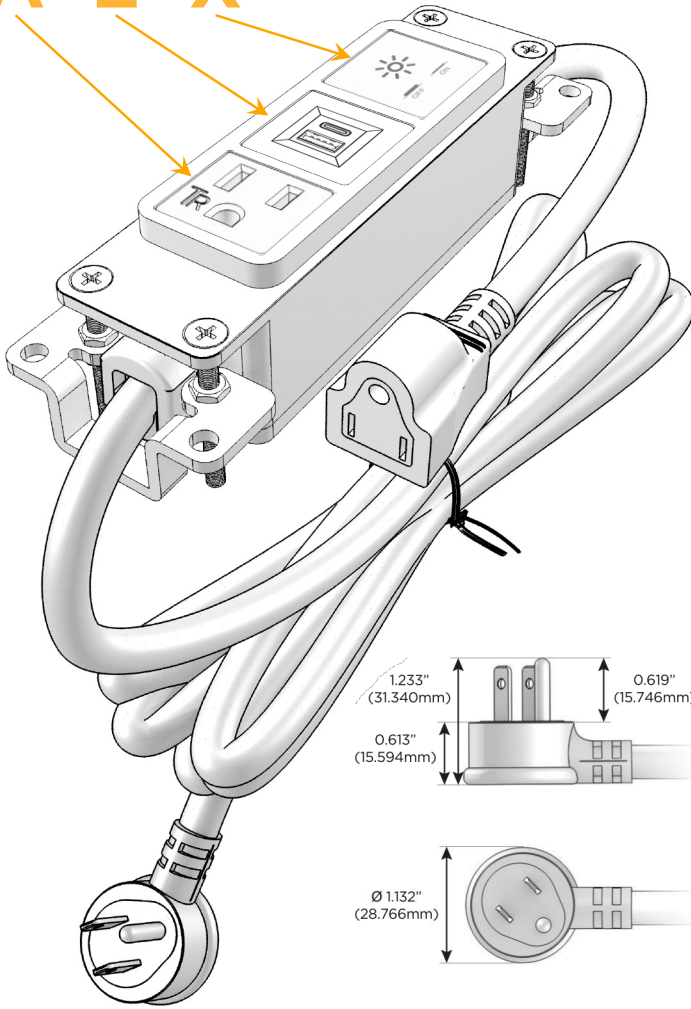

Bezel Finish: **BRASS (ABS)**

Custom Finishes Available M-POWER-3TW-AEX-BRAB

Features:

Module/Port Options:

- A** Tamper Resistant AC Receptacle
- E** USB-A & USB-C (20W)
- M** Double USB-A (Fast Charging Ports - 18W)
- H** HDMI
- 6** CAT 6
- 12** RJ 12
- X** Switched AC
- Y** 3-Way Switch (Low Voltage)
- V** USB-C (45W High Speed Charging Port)
- S** USB-C (25W High Speed Charging Port)
- R** Switched AC (Rocker Switch)
- D** Dimmer Switch

Plug:

Supplied with Low Profile Flat 45° Angle 120 VAC Plug

Optional Standard Straight 120 VAC Plug

Optional Straight 120 VAC Pass-through Plug

- CLEAN, COMPACT DESIGN
- STREAMLINED
- LOW PROFILE
- SIDE-EXITING CORDS
- PLUG & PLAY
- 6' AC CORD & PLUG (FLAT PLUG STANDARD)
- CUSTOMIZABLE CONFIGURATIONS AND FINISHES
- UL LISTED FOR MOUNTING IN FURNITURE
- 15A

M-POWER-3T

AC POWER & DATA CONNECTIVITY SOLUTION

M-POWER-3TW-AEX-BRAB

Specs:

Modules/Ports:

- A** Tamper Resistant AC Receptacle
- E** USB-A & USB-C (20W)
- X** Switched AC

A E X

TOP