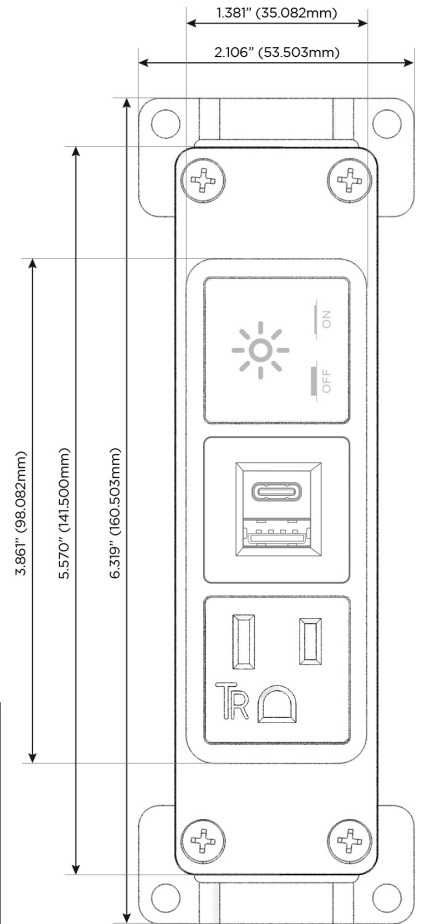

Bezel Finish: **BRASS (ABS)**

Custom Finishes Available M-POWER-3TW-AEX-BRAB

Features:

Module/Port Options:

- A** Tamper Resistant AC Receptacle
- E** USB-A & USB-C (20W)
- M** Double USB-A (Fast Charging Ports - 18W)
- H** HDMI
- 6** CAT 6
- 12** RJ 12
- X** Switched AC
- Y** 3-Way Switch (Low Voltage)
- V** USB-C (45W High Speed Charging Port)
- S** USB-C (25W High Speed Charging Port)
- R** Switched AC (Rocker Switch)
- D** Dimmer Switch

Plug:

Supplied with Low Profile Flat 45° Angle 120 VAC Plug

Optional Standard Straight 120 VAC Plug

Optional Straight 120 VAC Pass-through Plug

- CLEAN, COMPACT DESIGN
- STREAMLINED
- LOW PROFILE
- SIDE-EXITING CORDS
- PLUG & PLAY
- 6' AC CORD & PLUG (FLAT PLUG STANDARD)
- CUSTOMIZABLE CONFIGURATIONS AND FINISHES
- UL LISTED FOR MOUNTING IN FURNITURE
- 15A

M-POWER-3T

AC POWER & DATA CONNECTIVITY SOLUTION

M-POWER-3TW-AEX-BRAB

Specs:

Modules/Ports:

- A** Tamper Resistant AC Receptacle
- E** USB-A & USB-C (20W)
- X** Switched AC

A E X

TOP