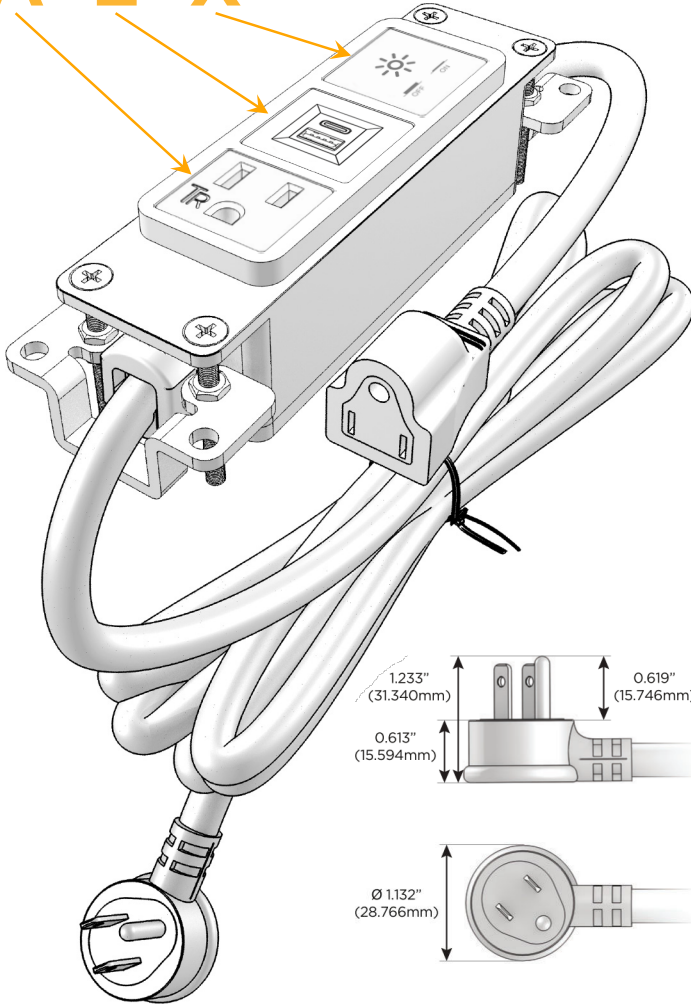

M-POWER-3T

AC POWER & DATA CONNECTIVITY SOLUTION

M-POWER-3TW-AEX-BRAAB

Specs:

Modules/Ports:

- **A** Tamper Resistant AC Receptacle
- **E** USB-A & USB-C (20W)
- **X** Switched AC

Distributed by

Mormax Company, Inc.

8 Westchester Plaza

Elmsford, NY 10523

914-699-0101

sales@mormax.com

mormax.com

A E X