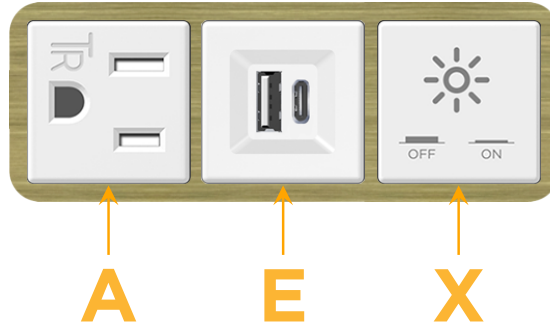

Bezel Finish: **BRASS ANTIQUED (ABS)**

Custom Finishes Available M-POWER-3TW-AEX-BRAAB

Features:

Module/Port Options:

- A** Tamper Resistant AC Receptacle
- E** USB-A & USB-C (20W)
- M** Double USB-A (Fast Charging Ports - 18W)
- H** HDMI
- 6** CAT 6
- 12** RJ 12
- X** Switched AC
- Y** 3-Way Switch (Low Voltage)
- V** USB-C (45W High Speed Charging Port)
- S** USB-C (25W High Speed Charging Port)
- R** Switched AC (Rocker Switch)
- D** Dimmer Switch

Plug:

Supplied with Low Profile Flat 45° Angle 120 VAC Plug

Optional Standard Straight 120 VAC Plug

Optional Straight 120 VAC Pass-through Plug

- CLEAN, COMPACT DESIGN
- STREAMLINED
- LOW PROFILE
- SIDE-EXITING CORDS
- PLUG & PLAY
- 6' AC CORD & PLUG (FLAT PLUG STANDARD)
- CUSTOMIZABLE CONFIGURATIONS AND FINISHES
- UL LISTED FOR MOUNTING IN FURNITURE
- 15A

M-POWER-3T

AC POWER & DATA CONNECTIVITY SOLUTION

M-POWER-3TW-AEX-BRAAB

Specs:

Modules/Ports:

- A** Tamper Resistant AC Receptacle
- E** USB-A & USB-C (20W)
- X** Switched AC

Distributed by

Mormax Company, Inc.