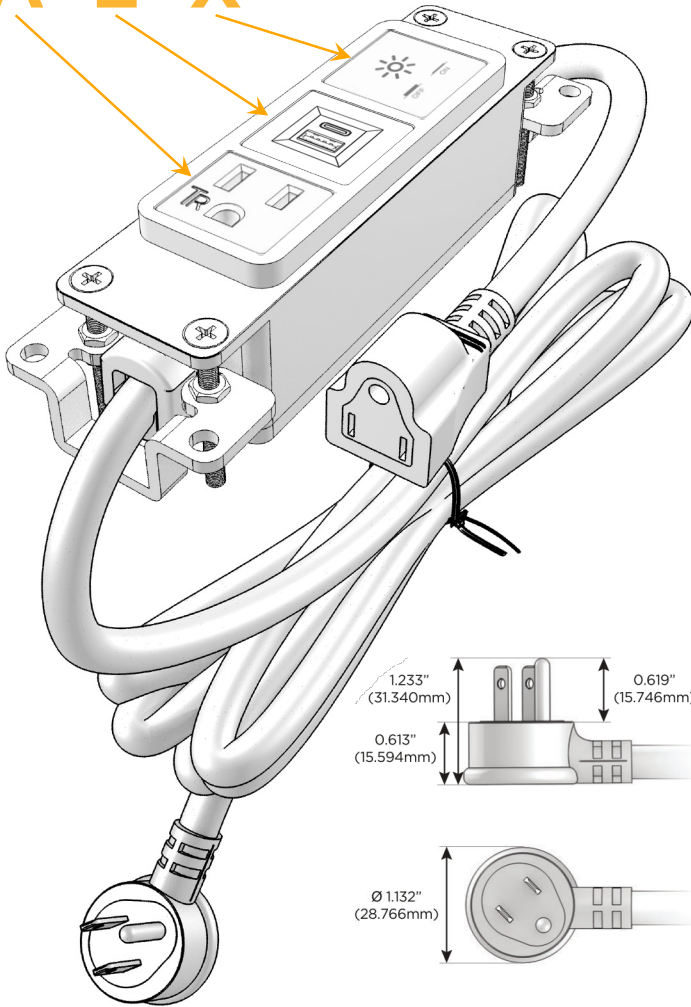

M-POWER-3T

AC POWER & DATA CONNECTIVITY SOLUTION

M-POWER-3TW-AEX-BB

Specs:

Modules/Ports:

- **A** Tamper Resistant AC Receptacle
- **E** USB-A & USB-C (20W)
- **X** Switched AC

Distributed by

Mormax Company, Inc.

8 Westchester Plaza

Elmsford, NY 10523

914-699-0101

sales@mormax.com

mormax.com

A E X