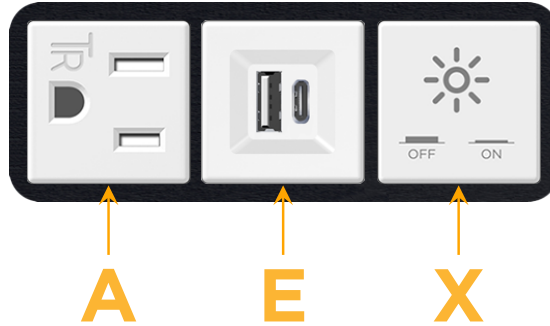

M-POWER-3T

AC POWER & DATA CONNECTIVITY SOLUTION

M-POWER-3TW-AEX-BB

Distributed by

Mormax Company, Inc.

8 Westchester Plaza

Elmsford, NY 10523

914-699-0101

sales@mormax.com

mormax.com

Metro Light & Power's line of power & data solutions offers sophisticated design elements combined with greater ease of installation. Streamlined and low-profile, enhanced by side-exiting cords, our outlets advance the industry with their cutting edge look and feel. We believe flexibility is key, and we provide a variety of mounting options, including the ability to mount in limited spaces. Our outlets are available in many finishes and configurations, in addition to a custom color and finish capability for our clients.

Bezel Finish: **BLACK (STEEL)**

Custom Finishes Available M-POWER-3TW-AEX-BB

Features:

Module/Port Options:

- **A** Tamper Resistant AC Receptacle
- **E** USB-A & USB-C (20W)
- **M** Double USB-A (Fast Charging Ports - 18W)
- **H** HDMI
- **6** CAT 6
- **12** RJ 12
- **X** Switched AC
- **Y** 3-Way Switch (Low Voltage)
- **V** USB-C (45W High Speed Charging Port)
- **S** USB-C (25W High Speed Charging Port)
- **R** Switched AC (Rocker Switch)
- **D** Dimmer Switch

Plug:

Supplied with Low Profile Flat 45° Angle 120 VAC Plug

Optional Standard Straight 120 VAC Plug

Optional Straight 120 VAC Pass-through Plug

- CLEAN, COMPACT DESIGN
- STREAMLINED
- LOW PROFILE
- SIDE-EXITING CORDS
- PLUG & PLAY
- 6' AC CORD & PLUG (FLAT PLUG STANDARD)
- CUSTOMIZABLE CONFIGURATIONS AND FINISHES
- UL LISTED FOR MOUNTING IN FURNITURE
- 15A