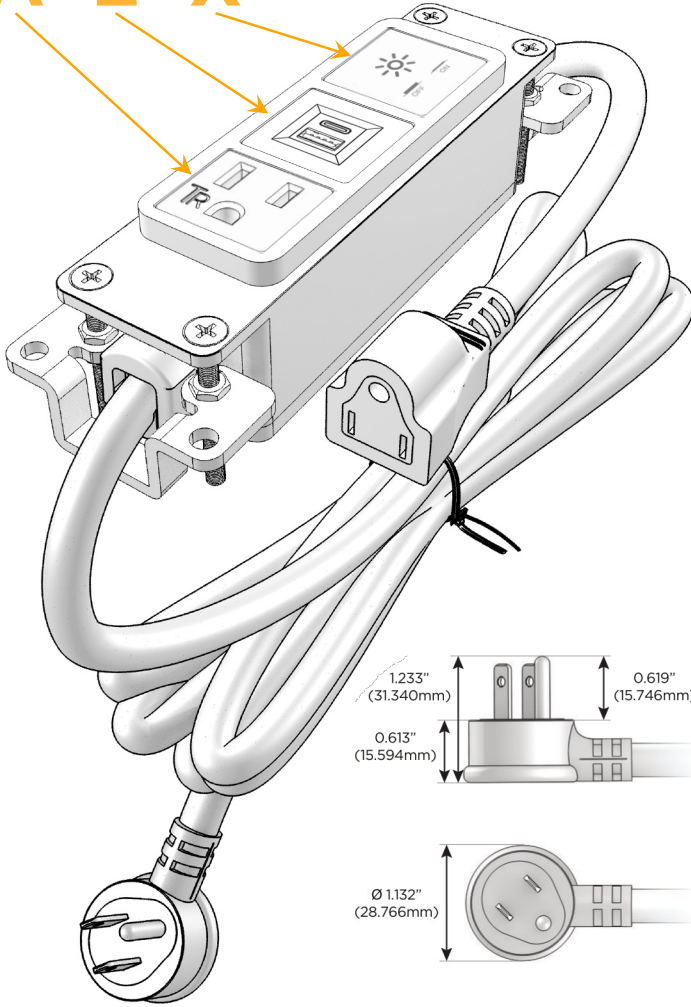

M-POWER-3T

AC POWER & DATA CONNECTIVITY SOLUTION

M-POWER-3TW-AEX-B2AB

Specs:

Modules/Ports:

- **A** Tamper Resistant AC Receptacle
- **E** USB-A & USB-C (20W)
- **X** Switched AC

Distributed by

Mormax Company, Inc.

8 Westchester Plaza

Elmsford, NY 10523

914-699-0101

sales@mormax.com

mormax.com

A E X