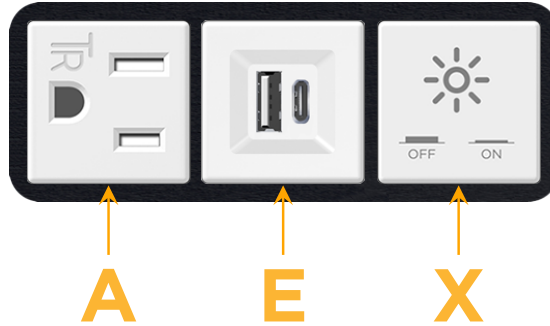

M-POWER-3T

AC POWER & DATA CONNECTIVITY SOLUTION

M-POWER-3TW-AEX-B2AB

Distributed by

Mormax Company, Inc.

8 Westchester Plaza

Elmsford, NY 10523

914-699-0101

sales@mormax.com

mormax.com

Metro Light & Power's line of power & data solutions offers sophisticated design elements combined with greater ease of installation. Streamlined and low-profile, enhanced by side-exiting cords, our outlets advance the industry with their cutting edge look and feel. We believe flexibility is key, and we provide a variety of mounting options, including the ability to mount in limited spaces. Our outlets are available in many finishes and configurations, in addition to a custom color and finish capability for our clients.

Bezel Finish: **SATIN BLACK (ABS)**

Custom Finishes Available M-POWER-3TW-AEX-B2AB

Features:

Module/Port Options:

- **A** Tamper Resistant AC Receptacle
- **E** USB-A & USB-C (20W)
- **M** Double USB-A (Fast Charging Ports - 18W)
- **H** HDMI
- **6** CAT 6
- **12** RJ 12
- **X** Switched AC
- **Y** 3-Way Switch (Low Voltage)
- **V** USB-C (45W High Speed Charging Port)
- **S** USB-C (25W High Speed Charging Port)
- **R** Switched AC (Rocker Switch)
- **D** Dimmer Switch

Plug:

Supplied with Low Profile Flat 45° Angle 120 VAC Plug

Optional Standard Straight 120 VAC Plug

Optional Straight 120 VAC Pass-through Plug

- CLEAN, COMPACT DESIGN
- STREAMLINED
- LOW PROFILE
- SIDE-EXITING CORDS
- PLUG & PLAY
- 6' AC CORD & PLUG (FLAT PLUG STANDARD)
- CUSTOMIZABLE CONFIGURATIONS AND FINISHES
- UL LISTED FOR MOUNTING IN FURNITURE
- 15A