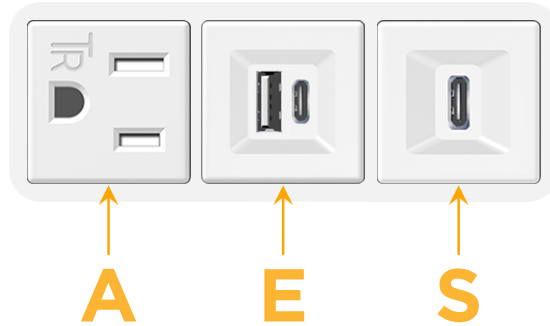

M-POWER-3T

AC POWER & DATA CONNECTIVITY SOLUTION

M-POWER-3TW-AES-WAB

Distributed by

Mormax Company, Inc.

8 Westchester Plaza

Elmsford, NY 10523

914-699-0101

sales@mormax.com

mormax.com

Metro Light & Power's line of power & data solutions offers sophisticated design elements combined with greater ease of installation. Streamlined and low-profile, enhanced by side-exiting cords, our outlets advance the industry with their cutting edge look and feel. We believe flexibility is key, and we provide a variety of mounting options, including the ability to mount in limited spaces. Our outlets are available in many finishes and configurations, in addition to a custom color and finish capability for our clients.

Bezel Finish: **WHITE (ABS)**

Custom Finishes Available M-POWER-3TW-AES-WAB

Features:

Module/Port Options:

- **A** Tamper Resistant AC Receptacle
- **E** USB-A & USB-C (20W)
- **M** Double USB-A (Fast Charging Ports - 18W)
- **H** HDMI
- **6** CAT 6
- **12** RJ 12
- **X** Switched AC
- **Y** 3-Way Switch (Low Voltage)
- **V** USB-C (45W High Speed Charging Port)
- **S** USB-C (25W High Speed Charging Port)
- **R** Switched AC (Rocker Switch)
- **D** Dimmer Switch

Plug:

Supplied with Low Profile Flat 45° Angle 120 VAC Plug

Optional Standard Straight 120 VAC Plug

Optional Straight 120 VAC Pass-through Plug

- CLEAN, COMPACT DESIGN
- STREAMLINED
- LOW PROFILE
- SIDE-EXITING CORDS
- PLUG & PLAY
- 6' AC CORD & PLUG (FLAT PLUG STANDARD)
- CUSTOMIZABLE CONFIGURATIONS AND FINISHES
- UL LISTED FOR MOUNTING IN FURNITURE
- 15A