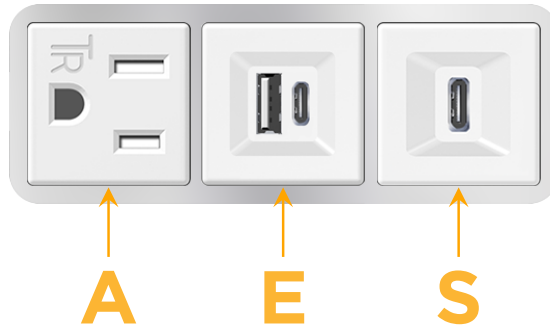

M-POWER-3T

AC POWER & DATA CONNECTIVITY SOLUTION

M-POWER-3TW-AES-SS8B

Distributed by

Mormax Company, Inc.

8 Westchester Plaza

Elmsford, NY 10523

914-699-0101

sales@mormax.com

mormax.com

Metro Light & Power's line of power & data solutions offers sophisticated design elements combined with greater ease of installation. Streamlined and low-profile, enhanced by side-exiting cords, our outlets advance the industry with their cutting edge look and feel. We believe flexibility is key, and we provide a variety of mounting options, including the ability to mount in limited spaces. Our outlets are available in many finishes and configurations, in addition to a custom color and finish capability for our clients.

Bezel Finish: **STAINLESS STEEL MIRROR FINISH**

Custom Finishes Available M-POWER-3TW-AES-SS8B

Features:

Module/Port Options:

- **A** Tamper Resistant AC Receptacle
- **E** USB-A & USB-C (20W)
- **M** Double USB-A (Fast Charging Ports - 18W)
- **H** HDMI
- **6** CAT 6
- **12** RJ 12
- **X** Switched AC
- **Y** 3-Way Switch (Low Voltage)
- **V** USB-C (45W High Speed Charging Port)
- **S** USB-C (25W High Speed Charging Port)
- **R** Switched AC (Rocker Switch)
- **D** Dimmer Switch

Plug:

Supplied with Low Profile Flat 45° Angle 120 VAC Plug

Optional Standard Straight 120 VAC Plug

Optional Straight 120 VAC Pass-through Plug

- CLEAN, COMPACT DESIGN
- STREAMLINED
- LOW PROFILE
- SIDE-EXITING CORDS
- PLUG & PLAY
- 6' AC CORD & PLUG (FLAT PLUG STANDARD)
- CUSTOMIZABLE CONFIGURATIONS AND FINISHES
- UL LISTED FOR MOUNTING IN FURNITURE
- 15A