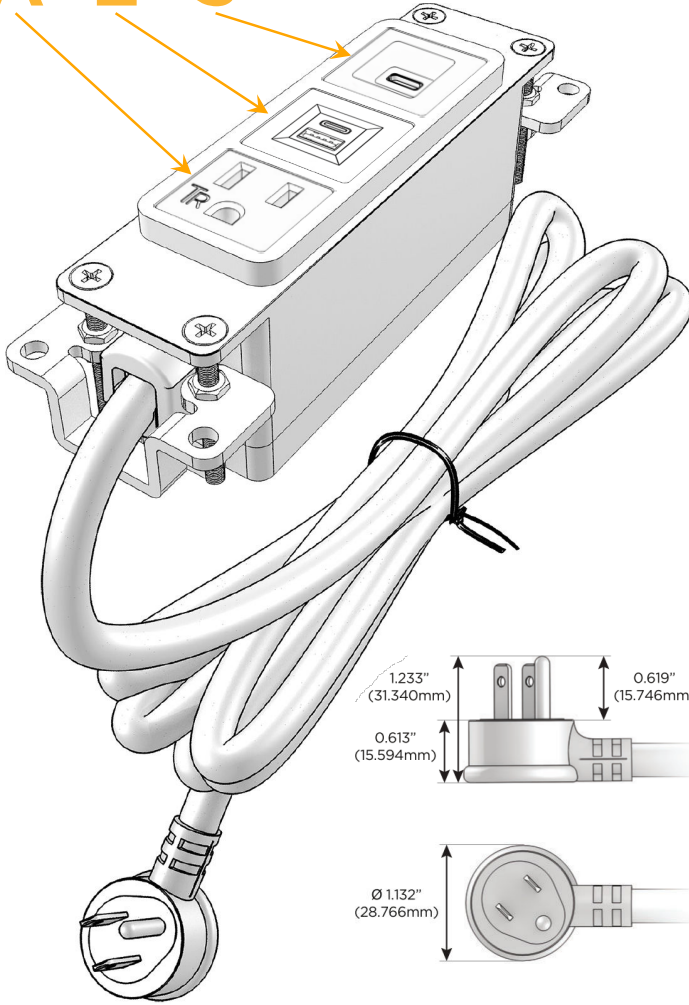

M-POWER-3T

AC POWER & DATA CONNECTIVITY SOLUTION

M-POWER-3TW-AES-SS8B

Specs:

Modules/Ports:

- **A** Tamper Resistant AC Receptacle
- **E** USB-A & USB-C (20W)
- **S** USB-C (25W High Speed Charging Port)

Distributed by

Mormax Company, Inc.

8 Westchester Plaza

Elmsford, NY 10523

914-699-0101

sales@mormax.com

mormax.com

A E S