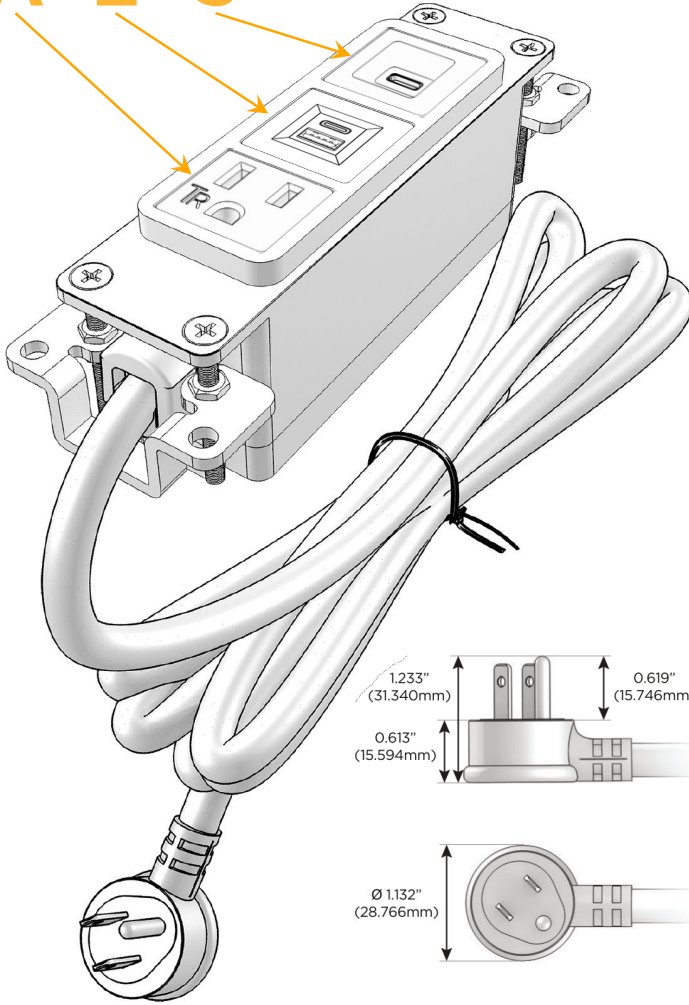

M-POWER-3T

AC POWER & DATA CONNECTIVITY SOLUTION

M-POWER-3TW-AES-SAB

Specs:

Modules/Ports:

- **A** Tamper Resistant AC Receptacle
- **E** USB-A & USB-C (20W)
- **S** USB-C (25W High Speed Charging Port)

Distributed by

Mormax Company, Inc.

8 Westchester Plaza

Elmsford, NY 10523

914-699-0101

sales@mormax.com

mormax.com

A E S