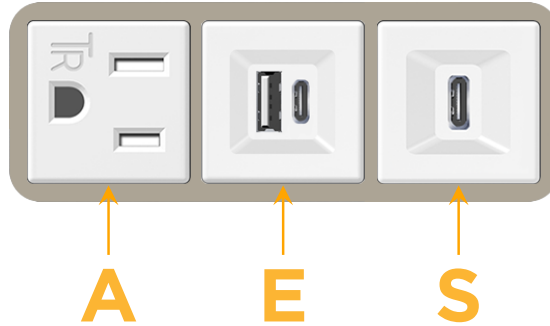

Bezel Finish: **SATIN NICKEL (ABS)**

Custom Finishes Available M-POWER-3TW-AES-SAB

Features:

Module/Port Options:

- A** Tamper Resistant AC Receptacle
- E** USB-A & USB-C (20W)
- M** Double USB-A (Fast Charging Ports - 18W)
- H** HDMI
- 6** CAT 6
- 12** RJ 12
- X** Switched AC
- Y** 3-Way Switch (Low Voltage)
- V** USB-C (45W High Speed Charging Port)
- S** USB-C (25W High Speed Charging Port)
- R** Switched AC (Rocker Switch)
- D** Dimmer Switch

Plug:

Supplied with Low Profile Flat 45° Angle 120 VAC Plug

Optional Standard Straight 120 VAC Plug

Optional Straight 120 VAC Pass-through Plug

- CLEAN, COMPACT DESIGN
- STREAMLINED
- LOW PROFILE
- SIDE-EXITING CORDS
- PLUG & PLAY
- 6' AC CORD & PLUG (FLAT PLUG STANDARD)
- CUSTOMIZABLE CONFIGURATIONS AND FINISHES
- UL LISTED FOR MOUNTING IN FURNITURE
- 15A

M-POWER-3T

AC POWER & DATA CONNECTIVITY SOLUTION

M-POWER-3TW-AES-SAB

Specs:

Modules/Ports:

- A** Tamper Resistant AC Receptacle
- E** USB-A & USB-C (20W)
- S** USB-C (25W High Speed Charging Port)

Distributed by