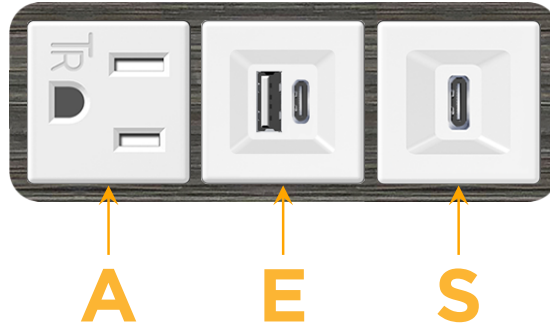

M-POWER-3T

AC POWER & DATA CONNECTIVITY SOLUTION

M-POWER-3TW-AES-S3AB

Distributed by

Mormax Company, Inc.

8 Westchester Plaza

Elmsford, NY 10523

914-699-0101

sales@mormax.com

mormax.com

Metro Light & Power's line of power & data solutions offers sophisticated design elements combined with greater ease of installation. Streamlined and low-profile, enhanced by side-exiting cords, our outlets advance the industry with their cutting edge look and feel. We believe flexibility is key, and we provide a variety of mounting options, including the ability to mount in limited spaces. Our outlets are available in many finishes and configurations, in addition to a custom color and finish capability for our clients.

Bezel Finish: **GUNMETAL (ABS)**

Custom Finishes Available M-POWER-3TW-AES-S3AB

Features:

Module/Port Options:

- **A** Tamper Resistant AC Receptacle
- **E** USB-A & USB-C (20W)
- **M** Double USB-A (Fast Charging Ports - 18W)
- **H** HDMI
- **6** CAT 6
- **12** RJ 12
- **X** Switched AC
- **Y** 3-Way Switch (Low Voltage)
- **V** USB-C (45W High Speed Charging Port)
- **S** USB-C (25W High Speed Charging Port)
- **R** Switched AC (Rocker Switch)
- **D** Dimmer Switch

Plug:

Supplied with Low Profile Flat 45° Angle 120 VAC Plug

Optional Standard Straight 120 VAC Plug

Optional Straight 120 VAC Pass-through Plug

- CLEAN, COMPACT DESIGN
- STREAMLINED
- LOW PROFILE
- SIDE-EXITING CORDS
- PLUG & PLAY
- 6' AC CORD & PLUG (FLAT PLUG STANDARD)
- CUSTOMIZABLE CONFIGURATIONS AND FINISHES
- UL LISTED FOR MOUNTING IN FURNITURE
- 15A