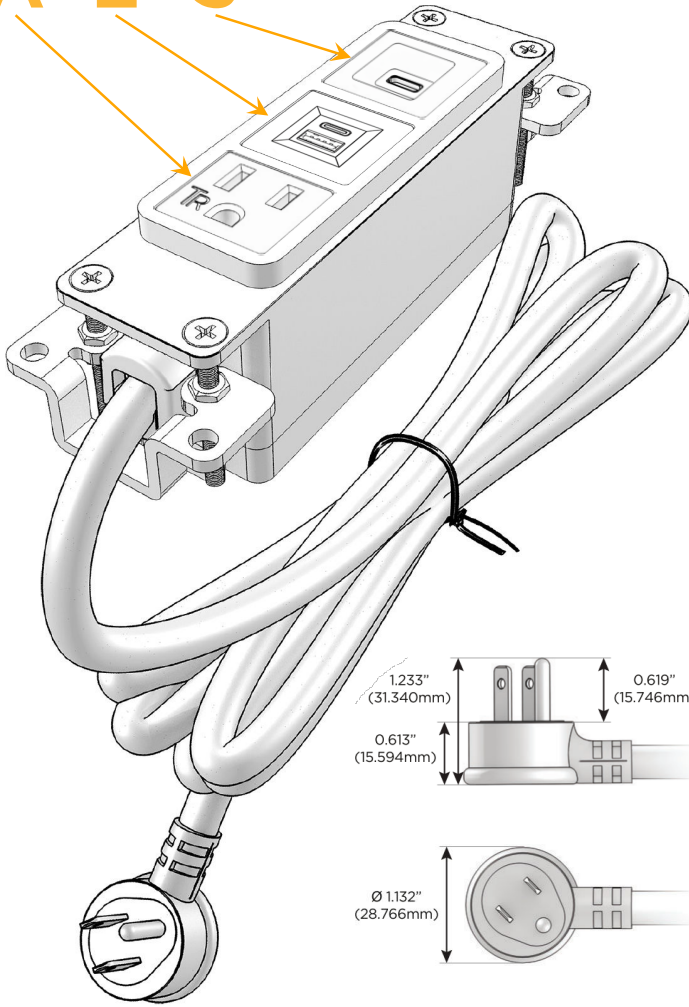

M-POWER-3T

AC POWER & DATA CONNECTIVITY SOLUTION

M-POWER-3TW-AES-MAB

Specs:

Modules/Ports:

- **A** Tamper Resistant AC Receptacle
- **E** USB-A & USB-C (20W)
- **S** USB-C (25W High Speed Charging Port)

Distributed by

Mormax Company, Inc.

8 Westchester Plaza

Elmsford, NY 10523

914-699-0101

sales@mormax.com

mormax.com

A E S