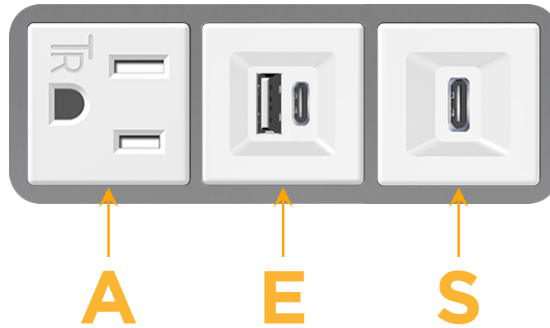

M-POWER-3T

AC POWER & DATA CONNECTIVITY SOLUTION

M-POWER-3TW-AES-MAB

Distributed by

Mormax Company, Inc.

8 Westchester Plaza

Elmsford, NY 10523

914-699-0101

sales@mormax.com

mormax.com

Metro Light & Power's line of power & data solutions offers sophisticated design elements combined with greater ease of installation. Streamlined and low-profile, enhanced by side-exiting cords, our outlets advance the industry with their cutting edge look and feel. We believe flexibility is key, and we provide a variety of mounting options, including the ability to mount in limited spaces. Our outlets are available in many finishes and configurations, in addition to a custom color and finish capability for our clients.

Bezel Finish: **MAGNESIUM (ABS)**

Custom Finishes Available M-POWER-3TW-AES-MAB

Features:

Module/Port Options:

- **A** Tamper Resistant AC Receptacle
- **E** USB-A & USB-C (20W)
- **M** Double USB-A (Fast Charging Ports - 18W)
- **H** HDMI
- **6** CAT 6
- **12** RJ 12
- **X** Switched AC
- **Y** 3-Way Switch (Low Voltage)
- **V** USB-C (45W High Speed Charging Port)
- **S** USB-C (25W High Speed Charging Port)
- **R** Switched AC (Rocker Switch)
- **D** Dimmer Switch

Plug:

Supplied with Low Profile Flat 45° Angle 120 VAC Plug

Optional Standard Straight 120 VAC Plug

Optional Straight 120 VAC Pass-through Plug

- CLEAN, COMPACT DESIGN
- STREAMLINED
- LOW PROFILE
- SIDE-EXITING CORDS
- PLUG & PLAY
- 6' AC CORD & PLUG (FLAT PLUG STANDARD)
- CUSTOMIZABLE CONFIGURATIONS AND FINISHES
- UL LISTED FOR MOUNTING IN FURNITURE
- 15A