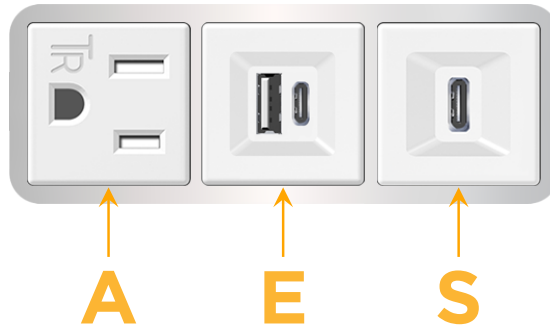

M-POWER-3T

AC POWER & DATA CONNECTIVITY SOLUTION

M-POWER-3TW-AES-CRAB

Distributed by

Mormax Company, Inc.

8 Westchester Plaza

Elmsford, NY 10523

914-699-0101

sales@mormax.com

mormax.com

Metro Light & Power's line of power & data solutions offers sophisticated design elements combined with greater ease of installation. Streamlined and low-profile, enhanced by side-exiting cords, our outlets advance the industry with their cutting edge look and feel. We believe flexibility is key, and we provide a variety of mounting options, including the ability to mount in limited spaces. Our outlets are available in many finishes and configurations, in addition to a custom color and finish capability for our clients.

Bezel Finish: **CHROME (ABS)**
Custom Finishes Available M-POWER-3TW-AES-CRAB

Features:

Module/Port Options:

- **A** Tamper Resistant AC Receptacle
- **E** USB-A & USB-C (20W)
- **M** Double USB-A (Fast Charging Ports - 18W)
- **H** HDMI
- **6** CAT 6
- **12** RJ 12
- **X** Switched AC
- **Y** 3-Way Switch (Low Voltage)
- **V** USB-C (45W High Speed Charging Port)
- **S** USB-C (25W High Speed Charging Port)
- **R** Switched AC (Rocker Switch)
- **D** Dimmer Switch

Plug:

Supplied with Low Profile Flat 45° Angle 120 VAC Plug

Optional Standard Straight 120 VAC Plug

Optional Straight 120 VAC Pass-through Plug

- CLEAN, COMPACT DESIGN
- STREAMLINED
- LOW PROFILE
- SIDE-EXITING CORDS
- PLUG & PLAY
- 6' AC CORD & PLUG (FLAT PLUG STANDARD)
- CUSTOMIZABLE CONFIGURATIONS AND FINISHES
- UL LISTED FOR MOUNTING IN FURNITURE
- 15A