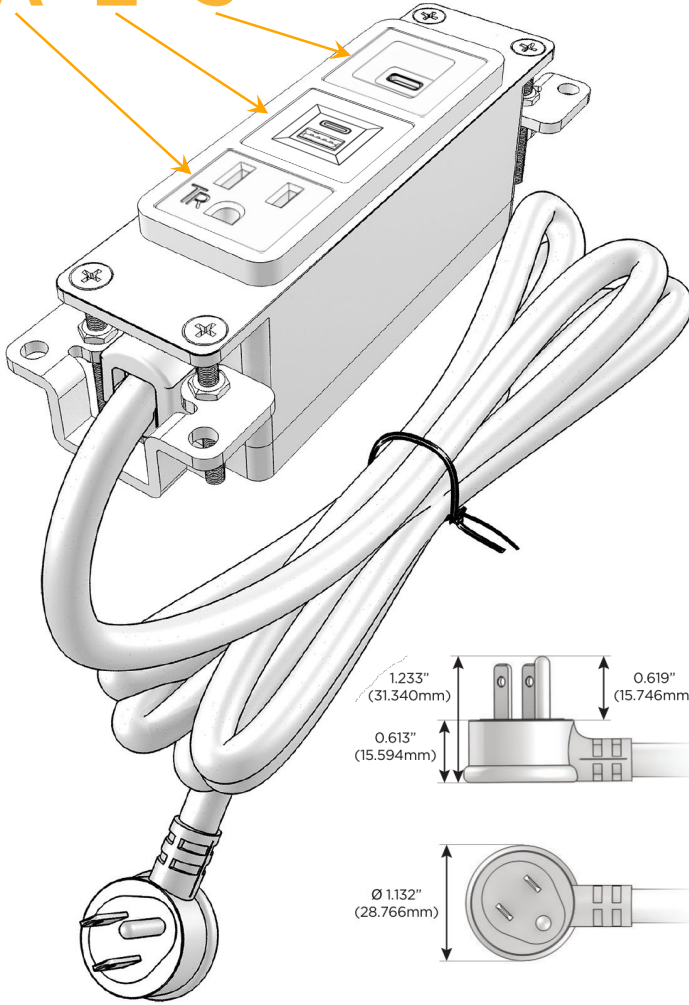

M-POWER-3T

AC POWER & DATA CONNECTIVITY SOLUTION

M-POWER-3TW-AES-BZAB

Specs:

Modules/Ports:

- **A** Tamper Resistant AC Receptacle
- **E** USB-A & USB-C (20W)
- **S** USB-C (25W High Speed Charging Port)

Distributed by

Mormax Company, Inc.

8 Westchester Plaza

Elmsford, NY 10523

914-699-0101

sales@mormax.com

mormax.com

A E S