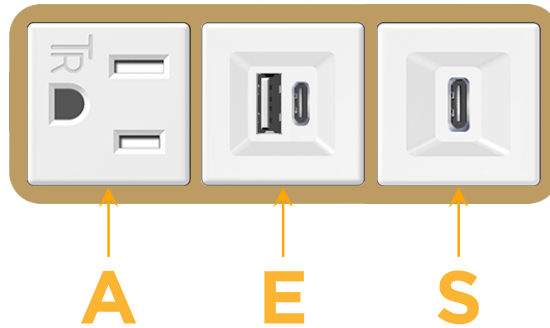

Bezel Finish: **STANDARD BRONZE (ABS)**

Custom Finishes Available M-POWER-3TW-AES-BZAB

Features:

Module/Port Options:

- A** Tamper Resistant AC Receptacle
- E** USB-A & USB-C (20W)
- M** Double USB-A (Fast Charging Ports - 18W)
- H** HDMI
- 6** CAT 6
- 12** RJ 12
- X** Switched AC
- Y** 3-Way Switch (Low Voltage)
- V** USB-C (45W High Speed Charging Port)
- S** USB-C (25W High Speed Charging Port)
- R** Switched AC (Rocker Switch)
- D** Dimmer Switch

Plug:

Supplied with Low Profile Flat 45° Angle 120 VAC Plug

Optional Standard Straight 120 VAC Plug

Optional Straight 120 VAC Pass-through Plug

- CLEAN, COMPACT DESIGN
- STREAMLINED
- LOW PROFILE
- SIDE-EXITING CORDS
- PLUG & PLAY
- 6' AC CORD & PLUG (FLAT PLUG STANDARD)
- CUSTOMIZABLE CONFIGURATIONS AND FINISHES
- UL LISTED FOR MOUNTING IN FURNITURE
- 15A

M-POWER-3T

AC POWER & DATA CONNECTIVITY SOLUTION

M-POWER-3TW-AES-BZAB

Specs:

Modules/Ports:

- A** Tamper Resistant AC Receptacle
- E** USB-A & USB-C (20W)
- S** USB-C (25W High Speed Charging Port)

Distributed by