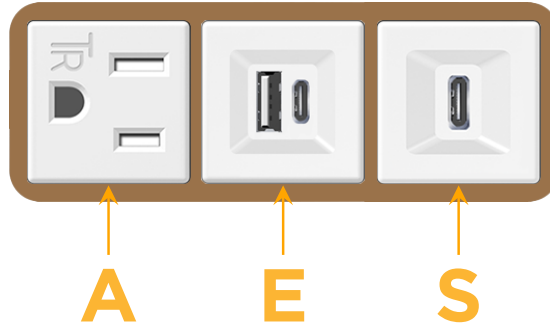

M-POWER-3T

AC POWER & DATA CONNECTIVITY SOLUTION

M-POWER-3TW-AES-BZ5AB

Distributed by

Mormax Company, Inc.

8 Westchester Plaza

Elmsford, NY 10523

914-699-0101

sales@mormax.com

mormax.com

Metro Light & Power's line of power & data solutions offers sophisticated design elements combined with greater ease of installation. Streamlined and low-profile, enhanced by side-exiting cords, our outlets advance the industry with their cutting edge look and feel. We believe flexibility is key, and we provide a variety of mounting options, including the ability to mount in limited spaces. Our outlets are available in many finishes and configurations, in addition to a custom color and finish capability for our clients.

Bezel Finish: **ARCHITECTURAL BRONZE (ABS)**

Custom Finishes Available M-POWER-3TW-AES-BZ5AB

Features:

Module/Port Options:

- **A** Tamper Resistant AC Receptacle
- **E** USB-A & USB-C (20W)
- **M** Double USB-A (Fast Charging Ports - 18W)
- **H** HDMI
- **6** CAT 6
- **12** RJ 12
- **X** Switched AC
- **Y** 3-Way Switch (Low Voltage)
- **V** USB-C (45W High Speed Charging Port)
- **S** USB-C (25W High Speed Charging Port)
- **R** Switched AC (Rocker Switch)
- **D** Dimmer Switch

Plug:

Supplied with Low Profile Flat 45° Angle 120 VAC Plug

Optional Standard Straight 120 VAC Plug

Optional Straight 120 VAC Pass-through Plug

- CLEAN, COMPACT DESIGN
- STREAMLINED
- LOW PROFILE
- SIDE-EXITING CORDS
- PLUG & PLAY
- 6' AC CORD & PLUG (FLAT PLUG STANDARD)
- CUSTOMIZABLE CONFIGURATIONS AND FINISHES
- UL LISTED FOR MOUNTING IN FURNITURE
- 15A