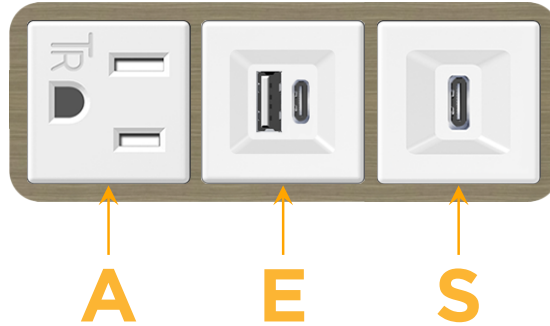

Bezel Finish: **ANTIQUED ARCHITECTURAL BRONZE (ABS)**

Custom Finishes Available M-POWER-3TW-AES-BZ5AAB

Features:

Module/Port Options:

- A** Tamper Resistant AC Receptacle
- E** USB-A & USB-C (20W)
- M** Double USB-A (Fast Charging Ports - 18W)
- H** HDMI
- 6** CAT 6
- 12** RJ 12
- X** Switched AC
- Y** 3-Way Switch (Low Voltage)
- V** USB-C (45W High Speed Charging Port)
- S** USB-C (25W High Speed Charging Port)
- R** Switched AC (Rocker Switch)
- D** Dimmer Switch

Plug:

Supplied with Low Profile Flat 45° Angle 120 VAC Plug

Optional Standard Straight 120 VAC Plug

Optional Straight 120 VAC Pass-through Plug

- CLEAN, COMPACT DESIGN
- STREAMLINED
- LOW PROFILE
- SIDE-EXITING CORDS
- PLUG & PLAY
- 6' AC CORD & PLUG (FLAT PLUG STANDARD)
- CUSTOMIZABLE CONFIGURATIONS AND FINISHES
- UL LISTED FOR MOUNTING IN FURNITURE
- 15A

M-POWER-3T

AC POWER & DATA CONNECTIVITY SOLUTION

M-POWER-3TW-AES-BZ5AAB

Specs:

Modules/Ports:

- A** Tamper Resistant AC Receptacle
- E** USB-A & USB-C (20W)
- S** USB-C (25W High Speed Charging Port)

Distributed by