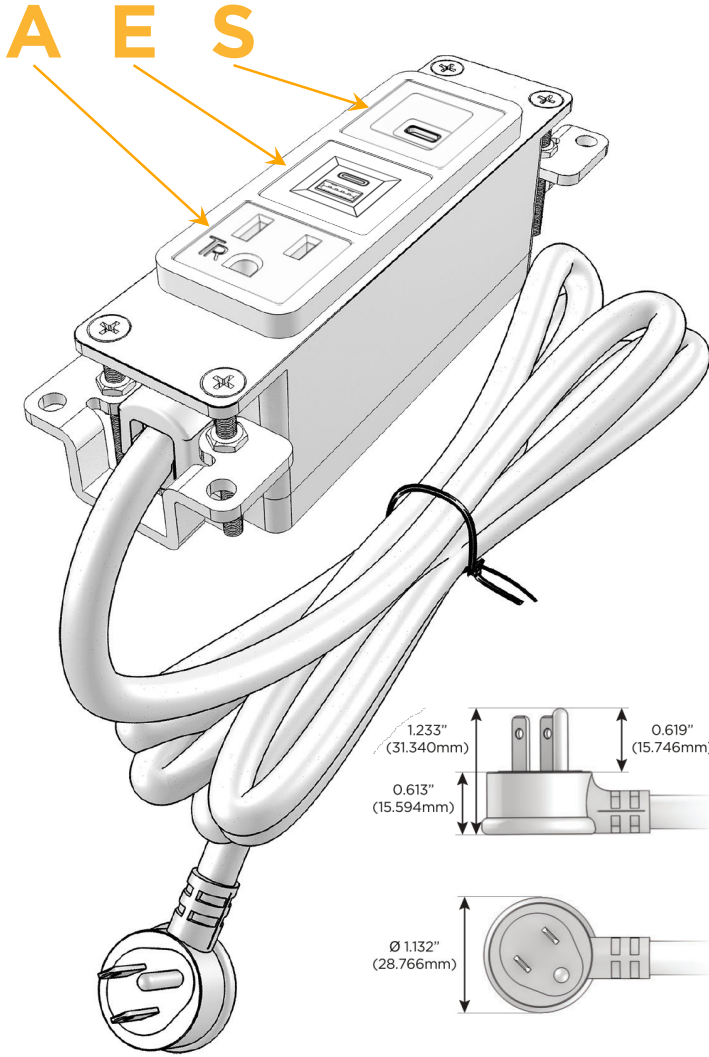

M-POWER-3T

AC POWER & DATA CONNECTIVITY SOLUTION

M-POWER-3TW-AES-BZ5AAB

Specs:

Modules/Ports:

- **A** Tamper Resistant AC Receptacle
- **E** USB-A & USB-C (20W)
- **S** USB-C (25W High Speed Charging Port)

Distributed by

Mormax Company, Inc.

8 Westchester Plaza

Elmsford, NY 10523

914-699-0101

sales@mormax.com

mormax.com