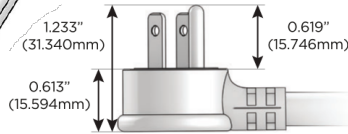

M-POWER-3T

AC POWER & DATA CONNECTIVITY SOLUTION

M-POWER-3TW-AES-BZ5AAB

Specs:

Modules/Ports:

- **A** Tamper Resistant AC Receptacle
- **E** USB-A & USB-C (20W)
- **S** USB-C (25W High Speed Charging Port)

Distributed by

Mormax Company, Inc.

8 Westchester Plaza

Elmsford, NY 10523

914-699-0101

sales@mormax.com

mormax.com

TOP