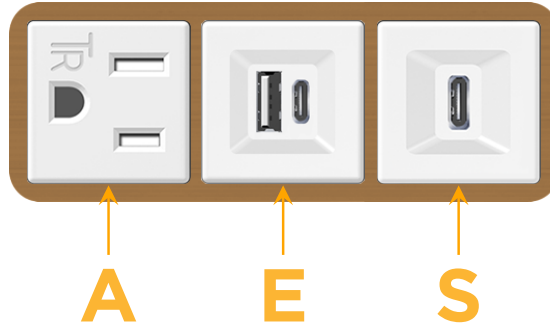

M-POWER-3T

AC POWER & DATA CONNECTIVITY SOLUTION

M-POWER-3TW-AES-BZ4B

Distributed by

Mormax Company, Inc.

8 Westchester Plaza

Elmsford, NY 10523

914-699-0101

sales@mormax.com

mormax.com

Metro Light & Power's line of power & data solutions offers sophisticated design elements combined with greater ease of installation. Streamlined and low-profile, enhanced by side-exiting cords, our outlets advance the industry with their cutting edge look and feel. We believe flexibility is key, and we provide a variety of mounting options, including the ability to mount in limited spaces. Our outlets are available in many finishes and configurations, in addition to a custom color and finish capability for our clients.

Bezel Finish: **SOLID BRONZE BRUSHED**

Custom Finishes Available M-POWER-3TW-AES-BZ4B

Features:

Module/Port Options:

- **A** Tamper Resistant AC Receptacle
- **E** USB-A & USB-C (20W)
- **M** Double USB-A (Fast Charging Ports - 18W)
- **H** HDMI
- **6** CAT 6
- **12** RJ 12
- **X** Switched AC
- **Y** 3-Way Switch (Low Voltage)
- **V** USB-C (45W High Speed Charging Port)
- **S** USB-C (25W High Speed Charging Port)
- **R** Switched AC (Rocker Switch)
- **D** Dimmer Switch

Plug:

Supplied with Low Profile Flat 45° Angle 120 VAC Plug

Optional Standard Straight 120 VAC Plug

Optional Straight 120 VAC Pass-through Plug

- CLEAN, COMPACT DESIGN
- STREAMLINED
- LOW PROFILE
- SIDE-EXITING CORDS
- PLUG & PLAY
- 6' AC CORD & PLUG (FLAT PLUG STANDARD)
- CUSTOMIZABLE CONFIGURATIONS AND FINISHES
- UL LISTED FOR MOUNTING IN FURNITURE
- 15A