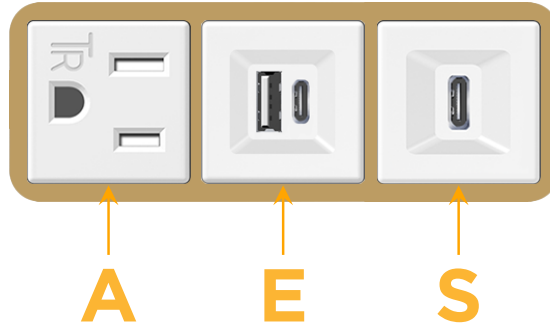

Bezel Finish: **BRASS (ABS)**

Custom Finishes Available M-POWER-3TW-AES-BRAB

Features:

Module/Port Options:

- A** Tamper Resistant AC Receptacle
- E** USB-A & USB-C (20W)
- M** Double USB-A (Fast Charging Ports - 18W)
- H** HDMI
- 6** CAT 6
- 12** RJ 12
- X** Switched AC
- Y** 3-Way Switch (Low Voltage)
- V** USB-C (45W High Speed Charging Port)
- S** USB-C (25W High Speed Charging Port)
- R** Switched AC (Rocker Switch)
- D** Dimmer Switch

Plug:

Supplied with Low Profile Flat 45° Angle 120 VAC Plug

Optional Standard Straight 120 VAC Plug

Optional Straight 120 VAC Pass-through Plug

- CLEAN, COMPACT DESIGN
- STREAMLINED
- LOW PROFILE
- SIDE-EXITING CORDS
- PLUG & PLAY
- 6' AC CORD & PLUG (FLAT PLUG STANDARD)
- CUSTOMIZABLE CONFIGURATIONS AND FINISHES
- UL LISTED FOR MOUNTING IN FURNITURE
- 15A

M-POWER-3T

AC POWER & DATA CONNECTIVITY SOLUTION

M-POWER-3TW-AES-BRAB

Specs:

Modules/Ports:

- A** Tamper Resistant AC Receptacle
- E** USB-A & USB-C (20W)
- S** USB-C (25W High Speed Charging Port)

Distributed by