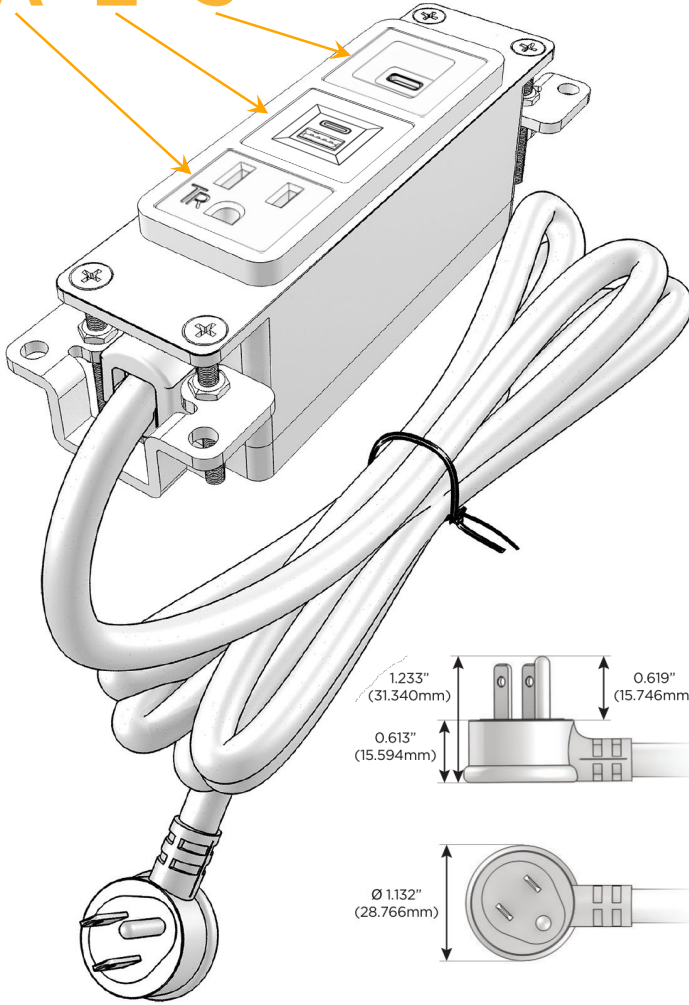

M-POWER-3T

AC POWER & DATA CONNECTIVITY SOLUTION

M-POWER-3TW-AES-BRAB

Specs:

Modules/Ports:

- **A** Tamper Resistant AC Receptacle
- **E** USB-A & USB-C (20W)
- **S** USB-C (25W High Speed Charging Port)

Distributed by

Mormax Company, Inc.

8 Westchester Plaza

Elmsford, NY 10523

914-699-0101

sales@mormax.com

mormax.com

A E S