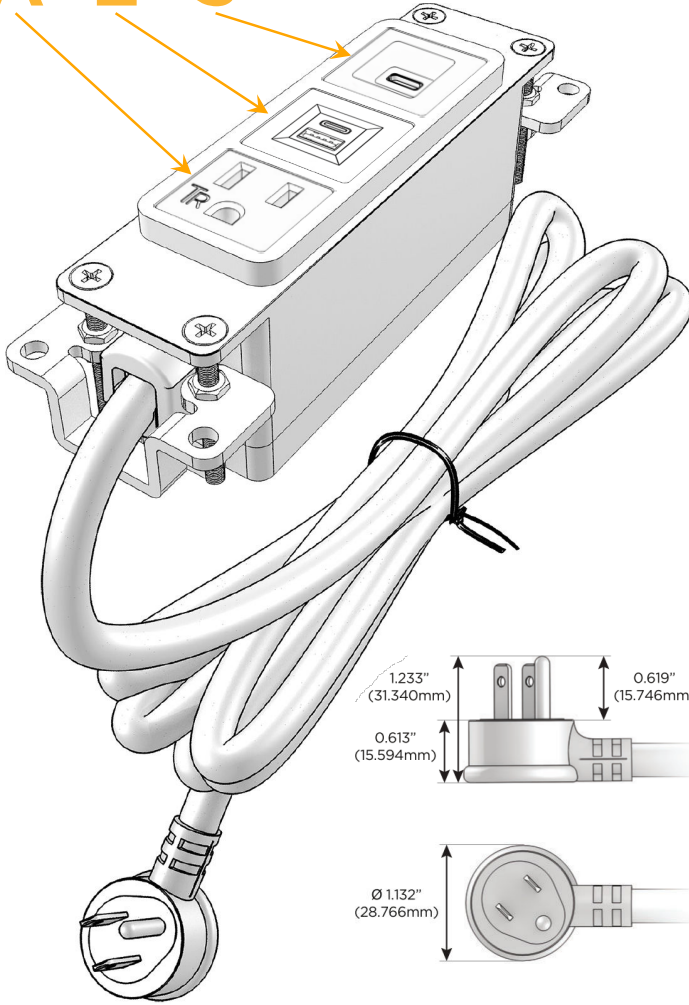

M-POWER-3T

AC POWER & DATA CONNECTIVITY SOLUTION

M-POWER-3TW-AES-BRAAB

Specs:

Modules/Ports:

- **A** Tamper Resistant AC Receptacle
- **E** USB-A & USB-C (20W)
- **S** USB-C (25W High Speed Charging Port)

Distributed by

Mormax Company, Inc.

8 Westchester Plaza

Elmsford, NY 10523

914-699-0101

sales@mormax.com

mormax.com

A E S