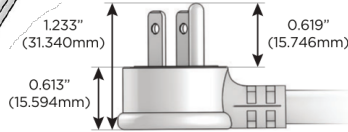

Mormax Company, Inc.

8 Westchester Plaza

Elmsford, NY 10523

914-699-0101

sales@mormax.com

mormax.com

A E S