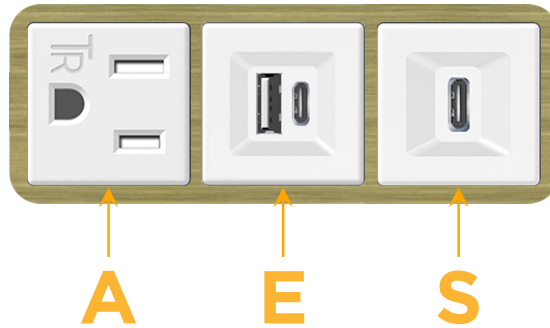

M-POWER-3T

AC POWER & DATA CONNECTIVITY SOLUTION

M-POWER-3TW-AES-BRAAB

Distributed by

Mormax Company, Inc.

8 Westchester Plaza

Elmsford, NY 10523

914-699-0101

sales@mormax.com

mormax.com

Metro Light & Power's line of power & data solutions offers sophisticated design elements combined with greater ease of installation. Streamlined and low-profile, enhanced by side-exiting cords, our outlets advance the industry with their cutting edge look and feel. We believe flexibility is key, and we provide a variety of mounting options, including the ability to mount in limited spaces. Our outlets are available in many finishes and configurations, in addition to a custom color and finish capability for our clients.

Bezel Finish: **BRASS ANTIQUED (ABS)**

Custom Finishes Available M-POWER-3TW-AES-BRAAB

Features:

Module/Port Options:

- **A** Tamper Resistant AC Receptacle
- **E** USB-A & USB-C (20W)
- **M** Double USB-A (Fast Charging Ports - 18W)
- **H** HDMI
- **6** CAT 6
- **12** RJ 12
- **X** Switched AC
- **Y** 3-Way Switch (Low Voltage)
- **V** USB-C (45W High Speed Charging Port)
- **S** USB-C (25W High Speed Charging Port)
- **R** Switched AC (Rocker Switch)
- **D** Dimmer Switch

Plug:

Supplied with Low Profile Flat 45° Angle 120 VAC Plug

Optional Standard Straight 120 VAC Plug

Optional Straight 120 VAC Pass-through Plug

- CLEAN, COMPACT DESIGN
- STREAMLINED
- LOW PROFILE
- SIDE-EXITING CORDS
- PLUG & PLAY
- 6' AC CORD & PLUG (FLAT PLUG STANDARD)
- CUSTOMIZABLE CONFIGURATIONS AND FINISHES
- UL LISTED FOR MOUNTING IN FURNITURE
- 15A