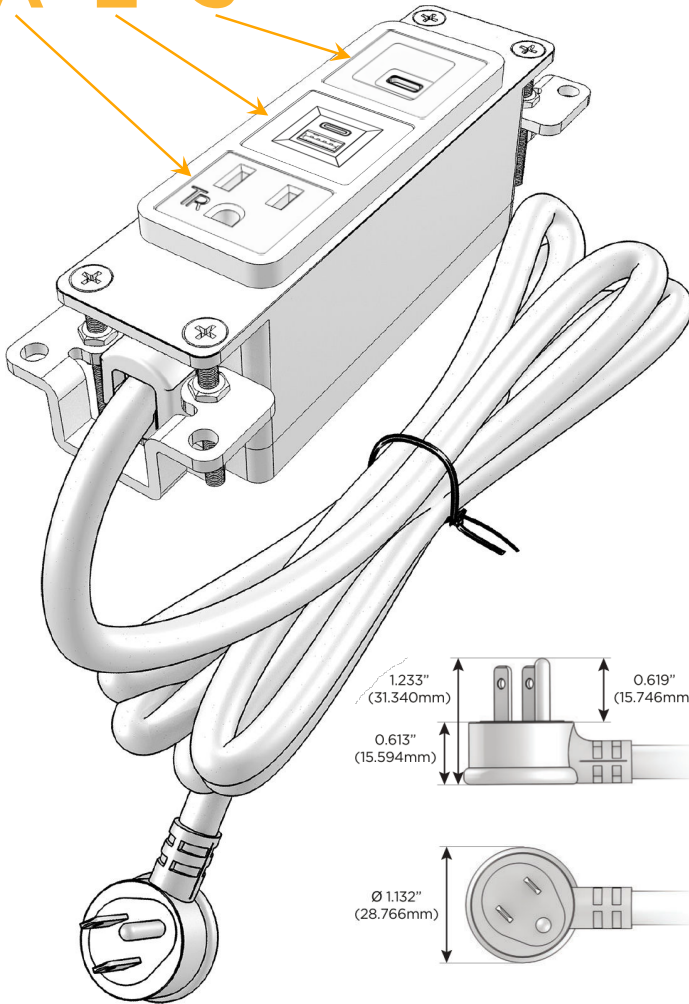

M-POWER-3T

AC POWER & DATA CONNECTIVITY SOLUTION

M-POWER-3TW-AES-BB

Specs:

Modules/Ports:

- **A** Tamper Resistant AC Receptacle
- **E** USB-A & USB-C (20W)
- **S** USB-C (25W High Speed Charging Port)

Distributed by

Mormax Company, Inc.

8 Westchester Plaza

Elmsford, NY 10523

914-699-0101

sales@mormax.com

mormax.com

A E S