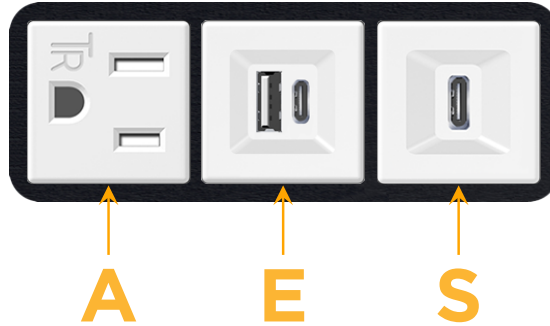

M-POWER-3T

AC POWER & DATA CONNECTIVITY SOLUTION

M-POWER-3TW-AES-BB

Distributed by

Mormax Company, Inc.

8 Westchester Plaza

Elmsford, NY 10523

914-699-0101

sales@mormax.com

mormax.com

Metro Light & Power's line of power & data solutions offers sophisticated design elements combined with greater ease of installation. Streamlined and low-profile, enhanced by side-exiting cords, our outlets advance the industry with their cutting edge look and feel. We believe flexibility is key, and we provide a variety of mounting options, including the ability to mount in limited spaces. Our outlets are available in many finishes and configurations, in addition to a custom color and finish capability for our clients.

Bezel Finish: **BLACK (STEEL)**

Custom Finishes Available M-POWER-3TW-AES-BB

Features:

Module/Port Options:

- **A** Tamper Resistant AC Receptacle
- **E** USB-A & USB-C (20W)
- **M** Double USB-A (Fast Charging Ports - 18W)
- **H** HDMI
- **6** CAT 6
- **12** RJ 12
- **X** Switched AC
- **Y** 3-Way Switch (Low Voltage)
- **V** USB-C (45W High Speed Charging Port)
- **S** USB-C (25W High Speed Charging Port)
- **R** Switched AC (Rocker Switch)
- **D** Dimmer Switch

Plug:

Supplied with Low Profile Flat 45° Angle 120 VAC Plug

Optional Standard Straight 120 VAC Plug

Optional Straight 120 VAC Pass-through Plug

- CLEAN, COMPACT DESIGN
- STREAMLINED
- LOW PROFILE
- SIDE-EXITING CORDS
- PLUG & PLAY
- 6' AC CORD & PLUG (FLAT PLUG STANDARD)
- CUSTOMIZABLE CONFIGURATIONS AND FINISHES
- UL LISTED FOR MOUNTING IN FURNITURE
- 15A