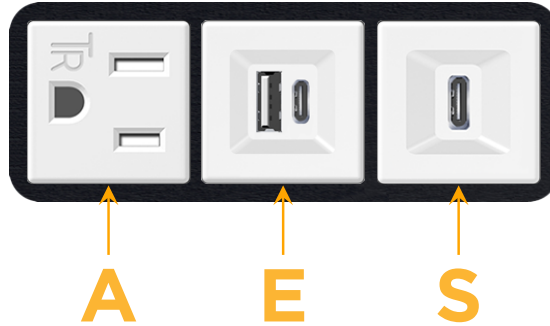

M-POWER-3T

AC POWER & DATA CONNECTIVITY SOLUTION

M-POWER-3TW-AES-BAB

Distributed by

Mormax Company, Inc.

8 Westchester Plaza

Elmsford, NY 10523

914-699-0101

sales@mormax.com

mormax.com

Metro Light & Power's line of power & data solutions offers sophisticated design elements combined with greater ease of installation. Streamlined and low-profile, enhanced by side-exiting cords, our outlets advance the industry with their cutting edge look and feel. We believe flexibility is key, and we provide a variety of mounting options, including the ability to mount in limited spaces. Our outlets are available in many finishes and configurations, in addition to a custom color and finish capability for our clients.

Bezel Finish: **BLACK (ABS)**

Custom Finishes Available M-POWER-3TW-AES-BAB

Features:

Module/Port Options:

- **A** Tamper Resistant AC Receptacle
- **E** USB-A & USB-C (20W)
- **M** Double USB-A (Fast Charging Ports - 18W)
- **H** HDMI
- **6** CAT 6
- **12** RJ 12
- **X** Switched AC
- **Y** 3-Way Switch (Low Voltage)
- **V** USB-C (45W High Speed Charging Port)
- **S** USB-C (25W High Speed Charging Port)
- **R** Switched AC (Rocker Switch)
- **D** Dimmer Switch

Plug:

Supplied with Low Profile Flat 45° Angle 120 VAC Plug

Optional Standard Straight 120 VAC Plug

Optional Straight 120 VAC Pass-through Plug

- CLEAN, COMPACT DESIGN
- STREAMLINED
- LOW PROFILE
- SIDE-EXITING CORDS
- PLUG & PLAY
- 6' AC CORD & PLUG (FLAT PLUG STANDARD)
- CUSTOMIZABLE CONFIGURATIONS AND FINISHES
- UL LISTED FOR MOUNTING IN FURNITURE
- 15A