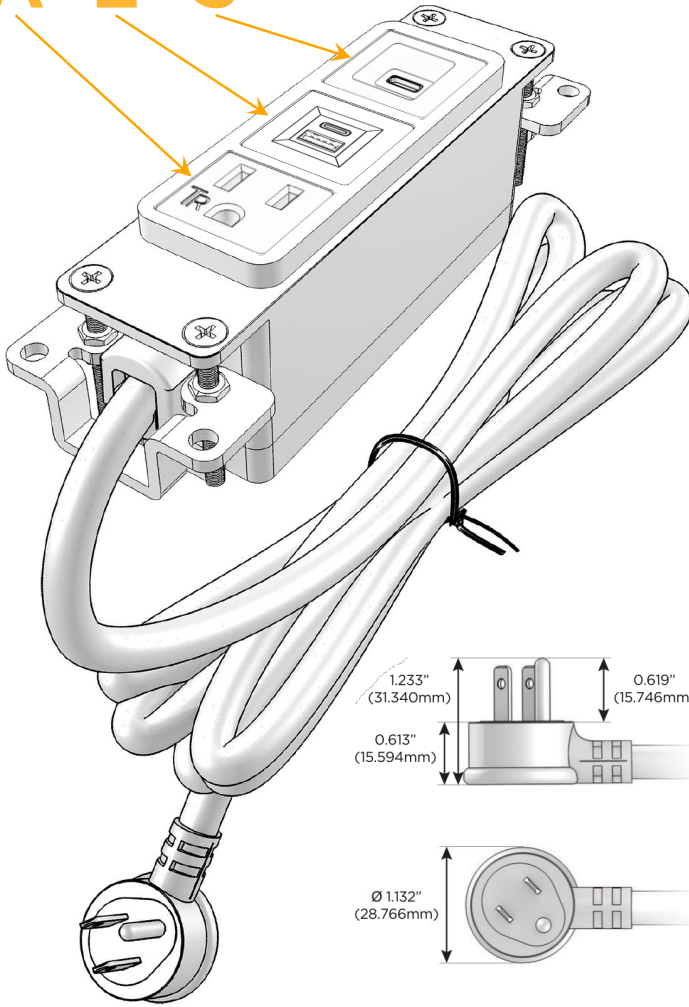

M-POWER-3T

AC POWER & DATA CONNECTIVITY SOLUTION

M-POWER-3TW-AES-BAB

Specs:

Modules/Ports:

- **A** Tamper Resistant AC Receptacle
- **E** USB-A & USB-C (20W)
- **S** USB-C (25W High Speed Charging Port)

Distributed by

Mormax Company, Inc.

8 Westchester Plaza

Elmsford, NY 10523

914-699-0101

sales@mormax.com

mormax.com

A E S