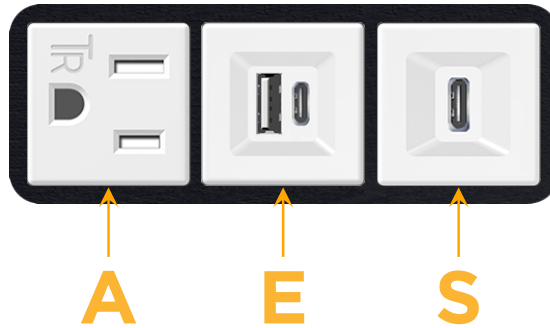

M-POWER-3T

AC POWER & DATA CONNECTIVITY SOLUTION

M-POWER-3TW-AES-B2AB

Distributed by

Mormax Company, Inc.

8 Westchester Plaza

Elmsford, NY 10523

914-699-0101

sales@mormax.com

mormax.com

Metro Light & Power's line of power & data solutions offers sophisticated design elements combined with greater ease of installation. Streamlined and low-profile, enhanced by side-exiting cords, our outlets advance the industry with their cutting edge look and feel. We believe flexibility is key, and we provide a variety of mounting options, including the ability to mount in limited spaces. Our outlets are available in many finishes and configurations, in addition to a custom color and finish capability for our clients.

Bezel Finish: **SATIN BLACK (ABS)**

Custom Finishes Available M-POWER-3TW-AES-B2AB

Features:

Module/Port Options:

- **A** Tamper Resistant AC Receptacle
- **E** USB-A & USB-C (20W)
- **M** Double USB-A (Fast Charging Ports - 18W)
- **H** HDMI
- **6** CAT 6
- **12** RJ 12
- **X** Switched AC
- **Y** 3-Way Switch (Low Voltage)
- **V** USB-C (45W High Speed Charging Port)
- **S** USB-C (25W High Speed Charging Port)
- **R** Switched AC (Rocker Switch)
- **D** Dimmer Switch

Plug:

Supplied with Low Profile Flat 45° Angle 120 VAC Plug

Optional Standard Straight 120 VAC Plug

Optional Straight 120 VAC Pass-through Plug

- CLEAN, COMPACT DESIGN
- STREAMLINED
- LOW PROFILE
- SIDE-EXITING CORDS
- PLUG & PLAY
- 6' AC CORD & PLUG (FLAT PLUG STANDARD)
- CUSTOMIZABLE CONFIGURATIONS AND FINISHES
- UL LISTED FOR MOUNTING IN FURNITURE
- 15A