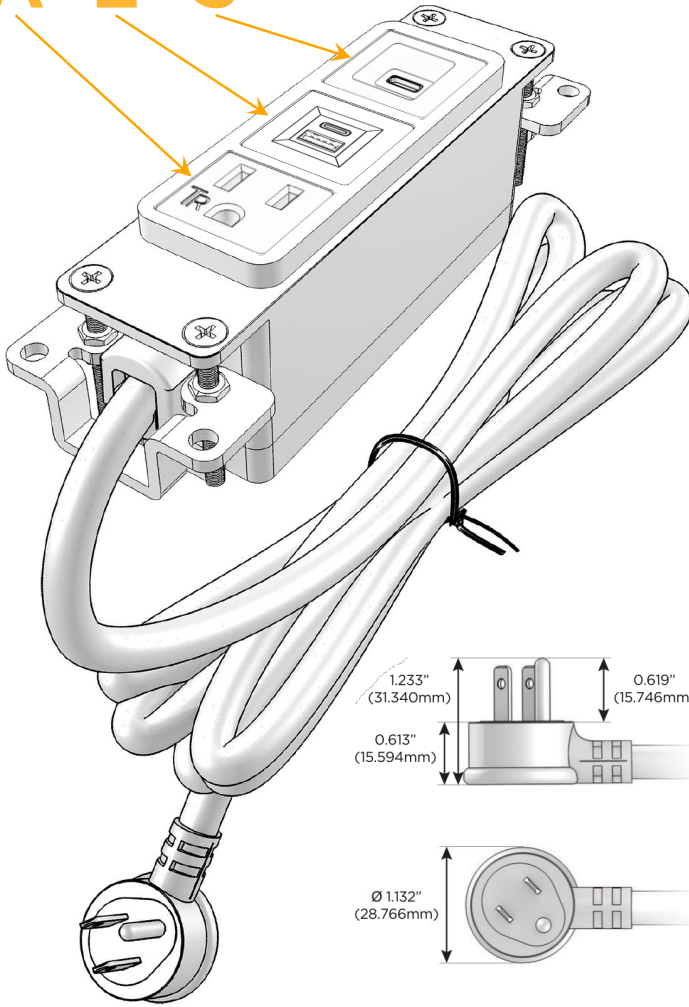

M-POWER-3T

AC POWER & DATA CONNECTIVITY SOLUTION

M-POWER-3TW-AES-APAB

Specs:

Modules/Ports:

- **A** Tamper Resistant AC Receptacle
- **E** USB-A & USB-C (20W)
- **S** USB-C (25W High Speed Charging Port)

Distributed by

Mormax Company, Inc.

8 Westchester Plaza

Elmsford, NY 10523

914-699-0101

sales@mormax.com

mormax.com

A E S