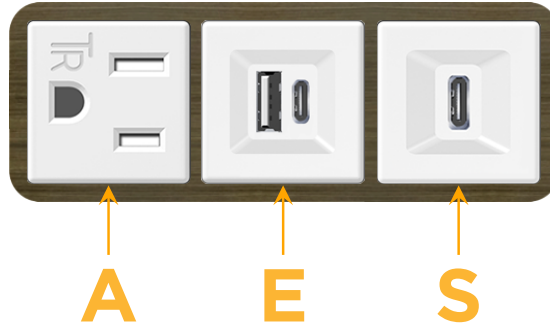

M-POWER-3T

AC POWER & DATA CONNECTIVITY SOLUTION

M-POWER-3TW-AES-APAB

Distributed by

Mormax Company, Inc.

8 Westchester Plaza

Elmsford, NY 10523

914-699-0101

sales@mormax.com

mormax.com

Metro Light & Power's line of power & data solutions offers sophisticated design elements combined with greater ease of installation. Streamlined and low-profile, enhanced by side-exiting cords, our outlets advance the industry with their cutting edge look and feel. We believe flexibility is key, and we provide a variety of mounting options, including the ability to mount in limited spaces. Our outlets are available in many finishes and configurations, in addition to a custom color and finish capability for our clients.

Bezel Finish: **SPECIAL ANTIQUE BRONZE (ABS)**

Custom Finishes Available M-POWER-3TW-AES-APAB

Features:

Module/Port Options:

- A Tamper Resistant AC Receptacle
- E USB-A & USB-C (20W)
- M Double USB-A (Fast Charging Ports - 18W)
- H HDMI
- 6 CAT 6
- 12 RJ 12
- X Switched AC
- Y 3-Way Switch (Low Voltage)
- V USB-C (45W High Speed Charging Port)
- S USB-C (25W High Speed Charging Port)
- R Switched AC (Rocker Switch)
- D Dimmer Switch

Plug:

Supplied with Low Profile Flat 45° Angle 120 VAC Plug

Optional Standard Straight 120 VAC Plug

Optional Straight 120 VAC Pass-through Plug

- CLEAN, COMPACT DESIGN
- STREAMLINED
- LOW PROFILE
- SIDE-EXITING CORDS
- PLUG & PLAY
- 6' AC CORD & PLUG (FLAT PLUG STANDARD)
- CUSTOMIZABLE CONFIGURATIONS AND FINISHES
- UL LISTED FOR MOUNTING IN FURNITURE
- 15A