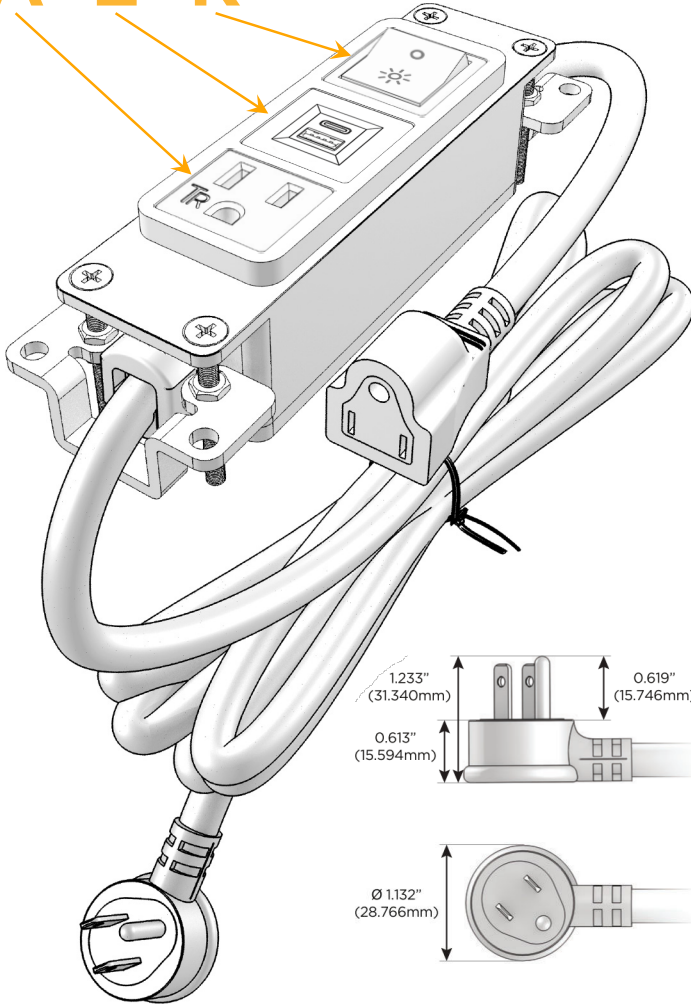

M-POWER-3T

AC POWER & DATA CONNECTIVITY SOLUTION

M-POWER-3TW-AER-SAB

Specs:

Modules/Ports:

- **A** Tamper Resistant AC Receptacle
- **E** USB-A & USB-C (20W)
- **R** Switched AC (Rocker Switch)

Distributed by

Mormax Company, Inc.

8 Westchester Plaza

Elmsford, NY 10523

914-699-0101

sales@mormax.com

mormax.com

A E R