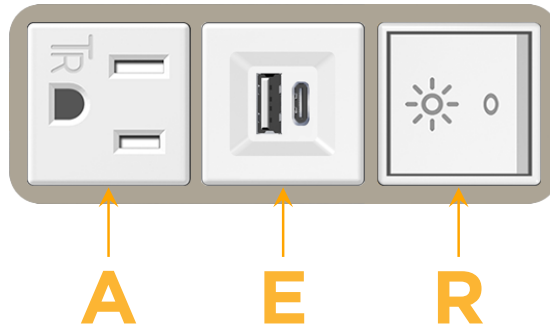

M-POWER-3T

AC POWER & DATA CONNECTIVITY SOLUTION

M-POWER-3TW-AER-SAB

Distributed by

Mormax Company, Inc.

8 Westchester Plaza

Elmsford, NY 10523

914-699-0101

sales@mormax.com

mormax.com

Metro Light & Power's line of power & data solutions offers sophisticated design elements combined with greater ease of installation. Streamlined and low-profile, enhanced by side-exiting cords, our outlets advance the industry with their cutting edge look and feel. We believe flexibility is key, and we provide a variety of mounting options, including the ability to mount in limited spaces. Our outlets are available in many finishes and configurations, in addition to a custom color and finish capability for our clients.

Bezel Finish: **SATIN NICKEL (ABS)**

Custom Finishes Available M-POWER-3TW-AER-SAB

Features:

Module/Port Options:

- **A** Tamper Resistant AC Receptacle
- **E** USB-A & USB-C (20W)
- **M** Double USB-A (Fast Charging Ports - 18W)
- **H** HDMI
- **6** CAT 6
- **12** RJ 12
- **X** Switched AC
- **Y** 3-Way Switch (Low Voltage)
- **V** USB-C (45W High Speed Charging Port)
- **S** USB-C (25W High Speed Charging Port)
- **R** Switched AC (Rocker Switch)
- **D** Dimmer Switch

Plug:

Supplied with Low Profile Flat 45° Angle 120 VAC Plug

Optional Standard Straight 120 VAC Plug

Optional Straight 120 VAC Pass-through Plug

- CLEAN, COMPACT DESIGN
- STREAMLINED
- LOW PROFILE
- SIDE-EXITING CORDS
- PLUG & PLAY
- 6' AC CORD & PLUG (FLAT PLUG STANDARD)
- CUSTOMIZABLE CONFIGURATIONS AND FINISHES
- UL LISTED FOR MOUNTING IN FURNITURE
- 15A